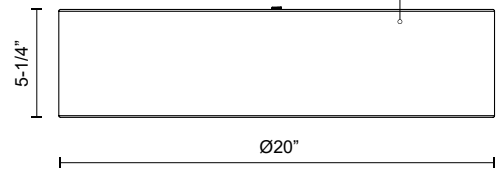

SPECIFICATION DETAILS

* For custom options, consult factory for details.

Fixture Dimensions	D20" x H5-1/4"
Light Source	AC LED Module
Wattage	32W
Total Lumens	2380lm
Delivered Lumens	BK-1252lm; BOR-1310lm*; WOR-1650lm;
Voltage	120V
Color Temperature	3000K
CRI (Ra)	90CRI
Optional Color Temps	2700K - 5000K Available, Minimum Order Quantities Apply
LED Rated Life	50,000 hours
Dimming	100% - 10%, ELV Dimmer (Not Included)
Diffuser Details	White Acrylic Diffuser
Shade Details	Organza Shade; Textured Linen Shade;
Wire Length	60"
Location	Dry
Compliance	T24-JA8
Warranty	5 Years
CEC Title 24 JA8	Yes, JA8-19
Energy Star Certified	Energy Star Compliant - Black Organza, Beige, Black, Gray, White

KUZCO

19054 28TH AVENUE
SURREY - BC V3Z 6M3
CANADA

WWW.KUZCOLIGHTING.COM

COMMENT