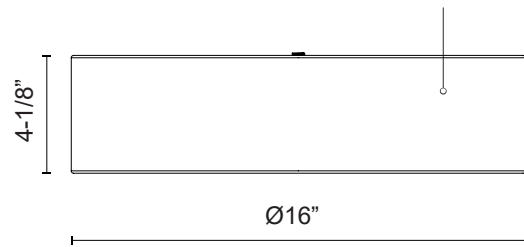

DALTON FM7916 (ORGANZA)

FLUSH MOUNT

PROJECT

SPECIFICATION DETAILS

* For custom options, consult factory for details.

Fixture Dimensions	D16" x H4-1/8"
Light Source	AC LED Module
Wattage	25W
Total Lumens	2125lm
Delivered Lumens	BOR-1050lm; WOR-1432lm;
Voltage	120V
Color Temperature	3000K
CRI (Ra)	90CRI
Optional Color Temps	2700K - 5000K Available, Minimum Order Quantities Apply
LED Rated Life	50,000 hours
Dimming	100% - 10%, ELV Dimmer (Not Included)
Diffuser Details	White Acrylic Diffuser
Shade Details	Organza Fabric
Wire Length	60"
Location	Dry
Warranty	5 Years
CEC Title 24 JA8	Yes, JA8-19

DESCRIPTION

An organza band surrounds a concentric polymeric diffuser spreading even light from the LED source. Finely hand-tailored, the fabric shade contributes a soft sophistication to the modern interior. Applicable as a flush mount, pendant and in numerous sizes and fabric colors to suit your context.

Organza Fabric
BOR - Black Organza
WOR - White Organza

KUZCO

19054 28TH AVENUE
SURREY - BC V3Z 6M3
CANADA

WWW.KUZCOLIGHTING.COM

COMMENT