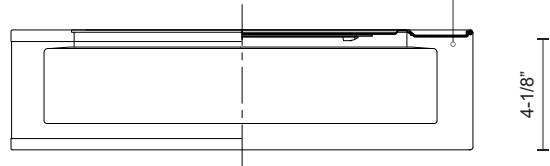

KUZCO

19054 28TH AVENUE
SURREY - BC V3Z 6M3
CANADA

WWW.KUZCOLIGHTING.COM

COMMENT