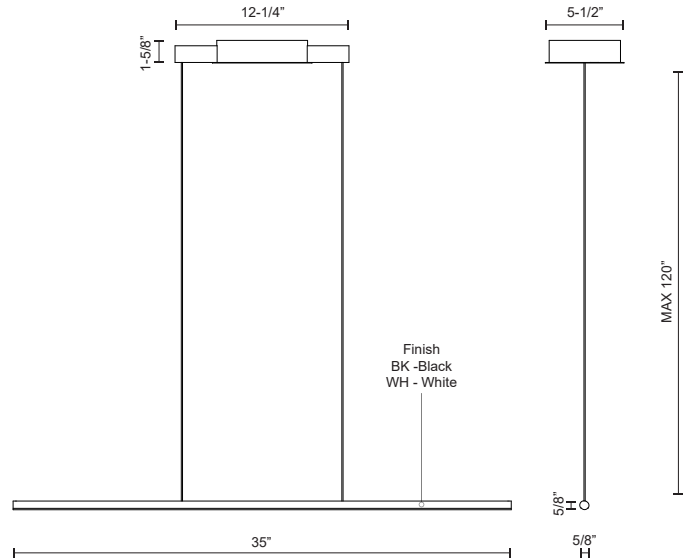

**CHUTE
LP14935
PENDANTS**

PROJECT

DESCRIPTION

Extruded aluminum cylinder with welded capped ends. Finely textured powder-coat finish. Rounded opal silicon diffuser. Down light. Custom options available.

LP14935-BK
Black

LP14935-WH
White

SPECIFICATION DETAILS

* For custom options, consult factory for details.

Fixture Dimensions	L35" x W5/8" x H5/8"
Light Source	LED with DC Driver
Wattage	16W
Total Lumens	1355lm
Delivered Lumens	BK-784lm; WH-958lm;
Voltage	120V
Color Temperature	3000K
CRI (Ra)	90CRI
Optional Color Temps	2700K - 5000K Available, Minimum Order Quantities Apply
LED Rated Life	50,000 hours
Dimming	100% - 10%, TRIAC or ELV Dimmer (Not Included)
Diffuser Details	White Acrylic Diffuser
Adjustable	Yes
Wire Length	120" Max
Wire Type	Clear Coaxial Wire
Location	Dry
Warranty	5 Years
Canopy Dimensions	L12-1/4" x W5-1/2" x H1-5/8"