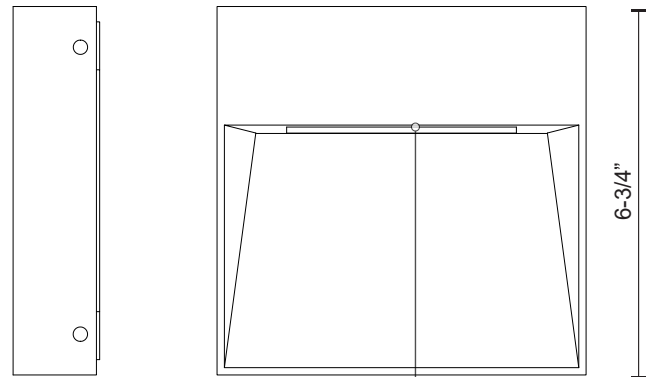

SPECIFICATION DETAILS

* For custom options, consult factory for details.

Fixture Dimensions	W6-3/4" x H6-3/4" x E1"
Light Source	AC LED Module
Wattage	23W
Total Lumens	1600lm
Delivered Lumens	BK-274lm; GY-308lm;
Voltage	120V
Color Temperature	3000K
CRI (Ra)	90CRI
Optional Color Temps	2700K - 5000K Available, Minimum Order Quantities Apply
LED Rated Life	50,000 hours
Dimming	100% - 10%, ELV Dimmer (Not Included)
Diffuser Details	Frosted Glass Diffuser
Location	Wet
Mounting Style	All Orientation; Wall;
Warranty	5 Years
ADA Compliant	Yes

DESCRIPTION

This family of exterior wall-mounted fixtures is available in a variety of geometric forms: circle, square, and two different rectilinear configurations. Light is directed downward from a recess, and the incline allows the glow to radiate gradually. Vanishingly thin and ideal for egress, courtesy, and grace lighting. Optional stone inlays offer additional opportunities for customizing to complement different wall surfaces.

Metal Finish
BK - Black
GY - Gray

Polymeric
Diffuser