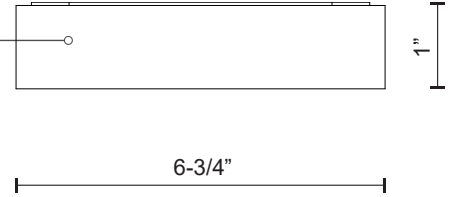

DESCRIPTION

This family of exterior wall-mounted fixtures is available in a variety of geometric forms: circle, square, and two different rectilinear configurations. Light is directed downward from a recess, and the incline allows the glow to radiate gradually. Vanishingly thin and ideal for egress, courtesy, and grace lighting. Optional stone inlays offer additional opportunities for customizing to complement different wall surfaces.

Metal Finish
BK - Black
GY - Gray