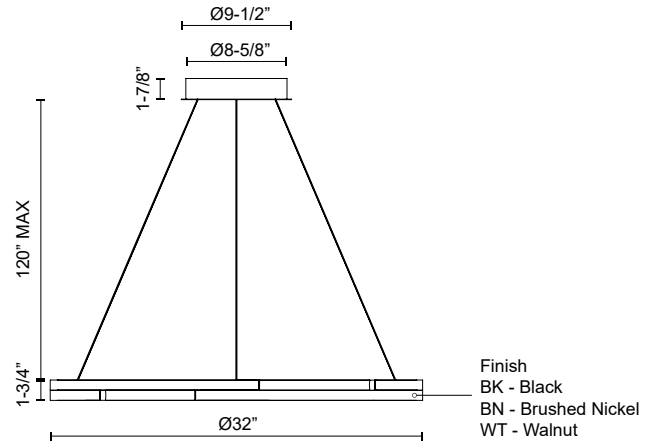

Fixture Dimensions	D32" x H1-3/4"
Light Source	LED with DC Driver
Wattage	80W
Total Lumens	6630lm
Delivered Lumens	BK-2775lm*; BN-3240lm*; WT-2366lm;
Voltage	120V
Color Temperature	3000K
CRI (Ra)	90CRI
Optional Color Temps	2700K - 5000K Available, Minimum Order Quantities Apply
LED Rated Life	50,000 hours
Dimming	100% - 10%, TRIAC Dimmer (Not Included)
Diffuser Details	Frosted acrylic diffuser
Adjustable	Yes
Wire Length	120" Max
Wire Type	Black Coaxial Wire
Minimum Hang Height	18"
Location	Dry
Warranty	5 Years
Canopy Dimensions	D9-1/2" x H1-7/8"

DESCRIPTION

Two layers of gently arched metal bands combine to form an asymmetric architectural appearance. The offset illuminated components create a dynamic lamp that changes visually depending on your viewpoint.