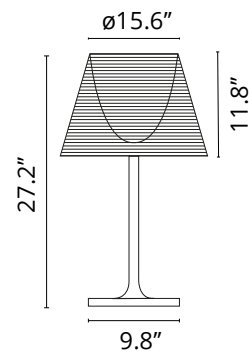

EAN	8059607011843
Mounting	Table
Environments	Indoor dry location
Light Source Type	Bulb
Lamp category	Halogen
Lamp type	T
Lamp holders	E26
Number of heads	1
Power (W)	100

Physical

Color	Aluminized Silver
Cord length (in)	65
Net weight (lb)	9.92
Package volume (in)	10829.94
IP internal	20