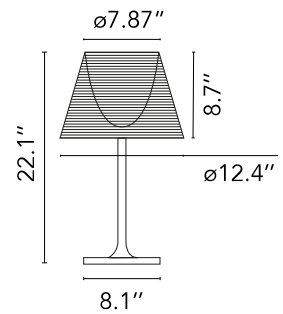

### Main specifications

EAN	8059607011751
Mounting	Table
Environments	Indoor dry location
Light Source Type	Bulb
Lamp category	Halogen
Lamp type	T
Lamp holders	E26
Number of heads	1
Power (W)	100

### Physical

Color	Fumée
Cord length (in)	65
Net weight (lb)	6.9
Package volume (in)	5753.92
IP internal	20