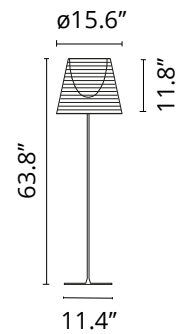

### Main specifications

EAN	8059607011928
Mounting	Floor
Environments	Indoor dry location
Light Source Type	Bulb
Lamp category	Halogen
Lamp type	T Shielded
Lamp holders	E26
Number of heads	1
Power (W)	150

### Physical

Color	Aluminized Bronze
Cord length (in)	79
Net weight (lb)	14.77
Package volume (in)	22272.19
IP internal	20