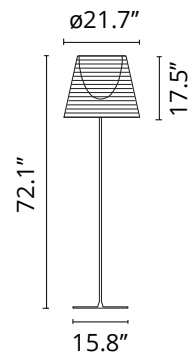

EAN	8059607011829
Mounting	Floor
Environments	Indoor dry location
Light Source Type	Bulb
Lamp category	Halogen
Lamp type	T Shielded
Lamp holders	E26
Number of heads	1
Power (W)	150

Physical

Color	Aluminized Bronze
Net weight (lb)	35.28
Package volume (in)	44337.14
IP internal	20