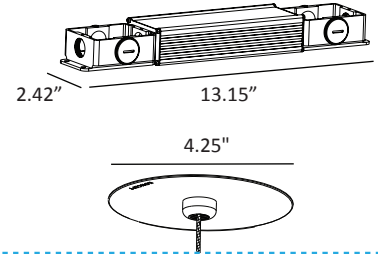

Remote Transformer

LEED information

Integrative Process

To support high-performance, cost-effective project outcomes through an early analysis of the interrelationships among systems.

Koncept's LED lighting fixtures operate at high efficacy, therefore helping to minimize energy costs. All Koncept lighting fixtures are dimmable so that occupants can choose the appropriate setting to avoid energy overuse.

Interior Lighting

To promote occupants' productivity, comfort and well-being by providing high-quality lighting.

Koncept's entire line of hardwired lighting fixtures are dimmable. Users can adjust the brightness settings to suit their needs. Furthermore, all products utilize high quality LED light sources with CRI over 80 and L90 rated lifespan over 60,000 hours.

On GSA schedule