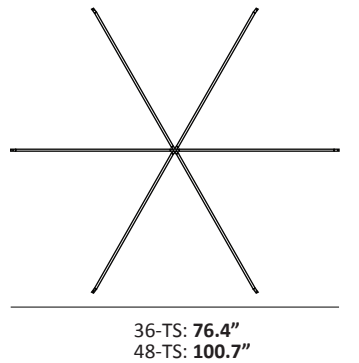

Standard Configurations

Lumens:	36-TS: 5400 / 48-TS: 7800
Energy Consumption:	36-TS: 90 W / 48-TS: 120 W
Rated Lifespan	>60,000 hours
Color Rendering Index (CRI) :	90
Brightness Adjustability:	Compatible with ELV wall dimmers*, 1-10V control
Material:	Aluminum, plastic
Cable length:	10'
Safety Rating:	C-UL-US Certified, CE
Warranty:	5 years; 1 year for hardwire driver
Voltage:	277V (remote transformer)
Standard Finishes:	Matte black, gold, silver
IES:	Visit koncept.com/zbarpendant for IES files

*Visit koncept.com/dimmers for information on compatible dimmers.
Remote transformers are only compatible with 1-10V dimmers.

Power placement

The Z-Bar pendant tri-star can only be mounted by multipoint installation.

How to specify

1. Choose an option from each column and enter into the appropriate fields at the bottom.
2. Submit this "SKU" to sales@koncept.com, along with any questions.

ZBP	Light Bar Length (in) (this is length of each light bar, NOT length of fixture.)	Model	Light Temperature (K)	Finish	Mount
	16*	TS	2,700*	Silver (SIL)	Remote Transformer (RTM)
	24*		3,000 (SW)	Matte Black (MTB)	
	36		3,500*	Gold (GLD)	
	48		4,000*	Matte White (MWT)*	
			4,500*		
			5,000*		

Order example: ZBP - 36 - TS - SW - SIL - RTM

*Custom

Remote Transformer is recommended for any configuration requiring more than 40 W energy consumption
Additional lead time/charges may be applied to non-stocked options

Dimensions