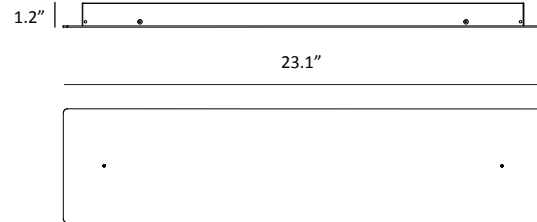

Ceiling

Light for Above & Below

Designers
Kenneth Ng, Edmund Ng

Z-Bar pendant *rise*

The *rise* is a three-dimensional addition to the Z-Bar Pendant line. Available in five different geometric configurations, these contemporary and minimalist pendants consist of modular light bars on the top and bottom tiers that independently rotate 360.° Direct the top light bars up to the ceiling and the bottom bars down to enjoy both ambient and task light. Optional acoustic panels are available as an attractive solution to sound absorption.

Lumens:	18 x 18" Square 2,100	26 x 26" Square 3,000	50.5 x 50.5" Square 8,900	40 x 14" Rect. 3,000	56.2" x 14" Rect. 5,350
Energy Consumption:	40 W	40 W	140 W	40 W	84 W
Rated Lifespan:	50,000 hours				
Color Temperature:	3,000 K				
Color Rendering Index (CRI):	90				
Brightness Adjustability:	Compatible with ELV wall dimmers*				
Material:	Aluminum, Zinc alloy, plastic				
Safety Rating:	C-UL-US Certified				
Warranty:	5 years / 1 year for hardwire driver				
Voltage:	120 V				
Standard Finishes:	Matte Black, Matte White, Silver				

*Visit koncept.com/dimmers for information on compatible dimmers

ZBP - - RR - SW - - CNP

Z-Bar Rise Square

ZBP - - RS - SW - - CNP

Z-Bar Rise Rectangle

Z-Bar Rise Square canopy

Z-Bar Rise Rectangle canopy

Rise Square: 8 rotatable light bars (applies to all sizes)

Rise Rectangle: 4 rotatable light bars (applies to all sizes)

LEED Information

Integrative Process

To support high-performance, cost-effective project outcomes through an early analysis of the interrelationships among systems.