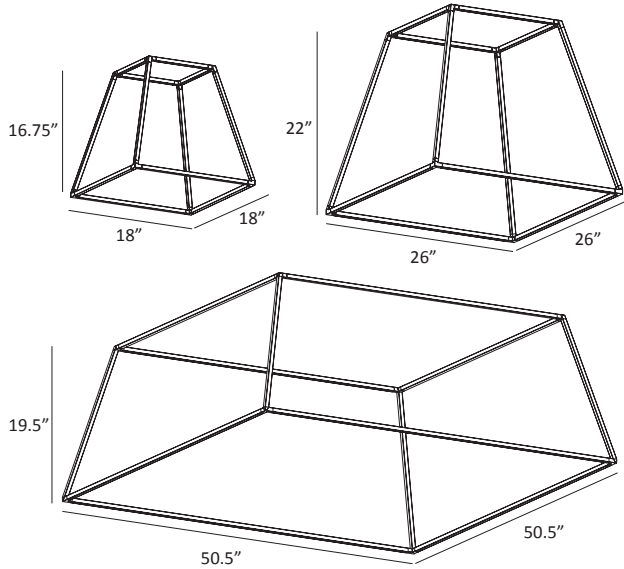

Ceiling

Light for Above & Below

Designers
Kenneth Ng, Edmund Ng

Z-Bar pendant *rise*

The *rise* is a three-dimensional addition to the Z-Bar Pendant line. Available in five different geometric configurations, these contemporary and minimalist pendants consist of modular light bars on the top and bottom tiers that independently rotate 360.° Direct the top light bars up to the ceiling and the bottom bars down to enjoy both ambient and task light. Optional acoustic panels are available as an attractive solution to sound absorption.

Lumens:	18 x 18" Square 2,100	26 x 26" Square 3,000	50.5 x 50.5" Square 8,900	40 x 14" Rect. 3,000	56.2" x 14" Rect. 5,350
Energy Consumption:	40 W	40 W	140 W	40 W	84 W
Rated Lifespan:	50,000 hours				
Color Temperature:	3,000 K				
Color Rendering Index (CRI):	90				
Brightness Adjustability:	Compatible with ELV wall dimmers*				
Material:	Aluminum, Zinc alloy, plastic				
Safety Rating:	C-UL-US Certified				
Warranty:	5 years / 1 year for hardwire driver				
Voltage:	120 V				
Standard Finishes:	Matte Black, Matte White, Silver				

*Visit koncept.com/dimmers for information on compatible dimmers

ZBP - - RR - SW - - CNP

Z-Bar Rise Square

ZBP - - RS - SW - - CNP

Z-Bar Rise Rectangle

Z-Bar Rise Square canopy

Z-Bar Rise Rectangle canopy

Rise Square: 8 rotatable light bars (applies to all sizes)