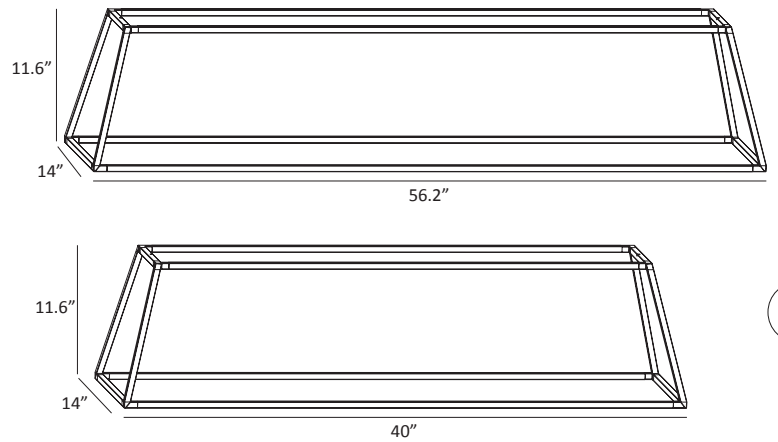

Ceiling

Light for Above & Below

Designers
Kenneth Ng, Edmund Ng

Z-Bar pendant *rise*

The *rise* is a three-dimensional addition to the Z-Bar Pendant line. Available in five different geometric configurations, these contemporary and minimalist pendants consist of modular light bars on the top and bottom tiers that independently rotate 360.° Direct the top light bars up to the ceiling and the bottom bars down to enjoy both ambient and task light. Optional acoustic panels are available as an attractive solution to sound absorption.

*Visit koncept.com/dimmers for information on compatible dimmers

ZBP - - RR - SW - - CNP

Z-Bar Rise Square

ZBP - - RS - SW - - CNP

Z-Bar Rise Rectangle

Z-Bar Rise Square canopy

Z-Bar Rise Rectangle canopy

Rise Square: 8 rotatable light bars (applies to all sizes)

Rise Rectangle: 4 rotatable light bars (applies to all sizes)

LEED Information

Integrative Process

To support high-performance, cost-effective project outcomes through an early analysis of the interrelationships among systems.