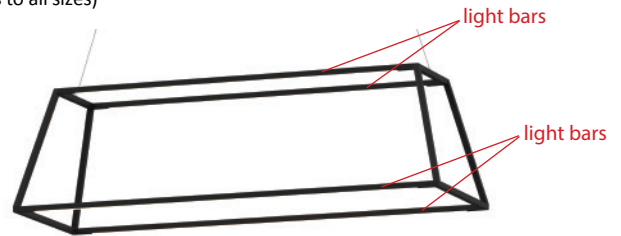

Ceiling

Light for Above & Below

Designers
Kenneth Ng, Edmund Ng

Z-Bar pendant *rise*

The *rise* is a three-dimensional addition to the Z-Bar Pendant line. Available in five different geometric configurations, these contemporary and minimalist pendants consist of modular light bars on the top and bottom tiers that independently rotate 360.° Direct the top light bars up to the ceiling and the bottom bars down to enjoy both ambient and task light. Optional acoustic panels are available as an attractive solution to sound absorption.

*Visit koncept.com/dimmers for information on compatible dimmers

ZBP - - RR - SW - - CNP

Z-Bar Rise Square

ZBP - - RS - SW - - CNP

Z-Bar Rise Rectangle

Z-Bar Rise Square canopy

Z-Bar Rise Rectangle canopy

Rise Square: 8 rotatable light bars (applies to all sizes)

Rise Rectangle: 4 rotatable light bars (applies to all sizes)

LEED Information

Integrative Process

To support high-performance, cost-effective project outcomes through an early analysis of the interrelationships among systems.