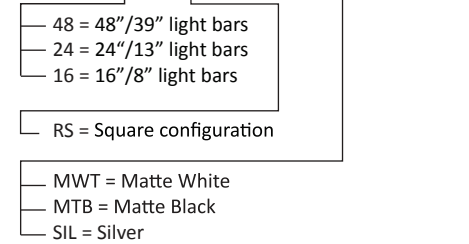

Ceiling

Light for Above & Below

Designers
Kenneth Ng, Edmund Ng

Z-Bar pendant *rise*

The *rise* is a three-dimensional addition to the Z-Bar Pendant line. Available in five different geometric configurations, these contemporary and minimalist pendants consist of modular light bars on the top and bottom tiers that independently rotate 360.° Direct the top light bars up to the ceiling and the bottom bars down to enjoy both ambient and task light. Optional acoustic panels are available as an attractive solution to sound absorption.

Lumens:	18 x 18" Square 2,100	26 x 26" Square 3,000	50.5 x 50.5" Square 8,900	40 x 14" Rect. 3,000	56.2" x 14" Rect. 5,350
Energy Consumption:	40 W	40 W	140 W	40 W	84 W
Rated Lifespan:	50,000 hours				
Color Temperature:	3,000 K				
Color Rendering Index (CRI):	90				
Brightness Adjustability:	Compatible with ELV wall dimmers*				
Material:	Aluminum, Zinc alloy, plastic				
Safety Rating:	C-UL-US Certified				
Warranty:	5 years / 1 year for hardwire driver				
Voltage:	120 V				
Standard Finishes:	Matte Black, Matte White, Silver				

*Visit koncept.com/dimmers for information on compatible dimmers

ZBP - - RR - SW - - CNP

Z-Bar Rise Square

ZBP - - RS - SW - - CNP

Z-Bar Rise Rectangle

Z-Bar Rise Square canopy

Z-Bar Rise Rectangle canopy

Rise Square: 8 rotatable light bars (applies to all sizes)

Rise Rectangle: 4 rotatable light bars (applies to all sizes)

LEED Information

Integrative Process

To support high-performance, cost-effective project outcomes through an early analysis of the interrelationships among systems.