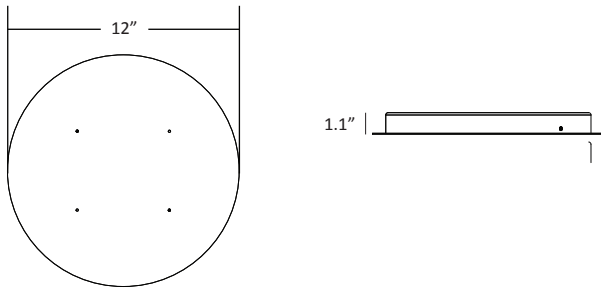

Ceiling

Light for Above & Below

Designers
Kenneth Ng, Edmund Ng

Z-Bar pendant *rise*

The *rise* is a three-dimensional addition to the Z-Bar Pendant line. Available in five different geometric configurations, these contemporary and minimalist pendants consist of modular light bars on the top and bottom tiers that independently rotate 360.° Direct the top light bars up to the ceiling and the bottom bars down to enjoy both ambient and task light. Optional acoustic panels are available as an attractive solution to sound absorption.

*Visit koncept.com/dimmers for information on compatible dimmers

ZBP - - RR - SW - - CNP

Z-Bar Rise Square

ZBP - - RS - SW - - CNP

Z-Bar Rise Rectangle

Z-Bar Rise Square canopy

Z-Bar Rise Rectangle canopy

Rise Square: 8 rotatable light bars (applies to all sizes)