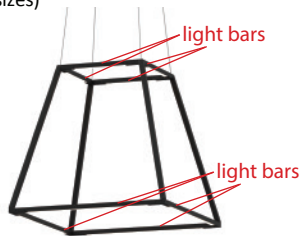

Ceiling

Light for Above & Below

Designers
Kenneth Ng, Edmund Ng

Z-Bar pendant *rise*

The *rise* is a three-dimensional addition to the Z-Bar Pendant line. Available in five different geometric configurations, these contemporary and minimalist pendants consist of modular light bars on the top and bottom tiers that independently rotate 360.° Direct the top light bars up to the ceiling and the bottom bars down to enjoy both ambient and task light. Optional acoustic panels are available as an attractive solution to sound absorption.

*Visit koncept.com/dimmers for information on compatible dimmers

ZBP - - RR - SW - - CNP

Z-Bar Rise Square

ZBP - - RS - SW - - CNP

Z-Bar Rise Rectangle

Z-Bar Rise Square canopy

Z-Bar Rise Rectangle canopy

Rise Square: 8 rotatable light bars (applies to all sizes)

Rise Rectangle: 4 rotatable light bars (applies to all sizes)

LEED Information

Integrative Process

To support high-performance, cost-effective project outcomes through an early analysis of the interrelationships among systems.