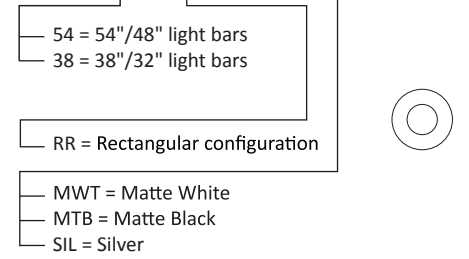

Ceiling

Light for Above & Below

Designers
Kenneth Ng, Edmund Ng

Z-Bar pendant *rise*

The *rise* is a three-dimensional addition to the Z-Bar Pendant line. Available in five different geometric configurations, these contemporary and minimalist pendants consist of modular light bars on the top and bottom tiers that independently rotate 360.° Direct the top light bars up to the ceiling and the bottom bars down to enjoy both ambient and task light. Optional acoustic panels are available as an attractive solution to sound absorption.

Lumens:	18 x 18" Square 2,100	26 x 26" Square 3,000	50.5 x 50.5" Square 8,900	40 x 14" Rect. 3,000	56.2" x 14" Rect. 5,350
Energy Consumption:	40 W	40 W	140 W	40 W	84 W
Rated Lifespan:	50,000 hours				
Color Temperature:	3,000 K				
Color Rendering Index (CRI):	90				
Brightness Adjustability:	Compatible with ELV wall dimmers*				
Material:	Aluminum, Zinc alloy, plastic				
Safety Rating:	C-UL-US Certified				
Warranty:	5 years / 1 year for hardwire driver				
Voltage:	120 V				
Standard Finishes:	Matte Black, Matte White, Silver				

*Visit koncept.com/dimmers for information on compatible dimmers

ZBP - - RR - SW - - CNP

Z-Bar Rise Square

ZBP - - RS - SW - - CNP

Z-Bar Rise Rectangle

Z-Bar Rise Square canopy

Z-Bar Rise Rectangle canopy

Rise Square: 8 rotatable light bars (applies to all sizes)

Rise Rectangle: 4 rotatable light bars (applies to all sizes)

LEED Information

Integrative Process

To support high-performance, cost-effective project outcomes through an early analysis of the interrelationships among systems.