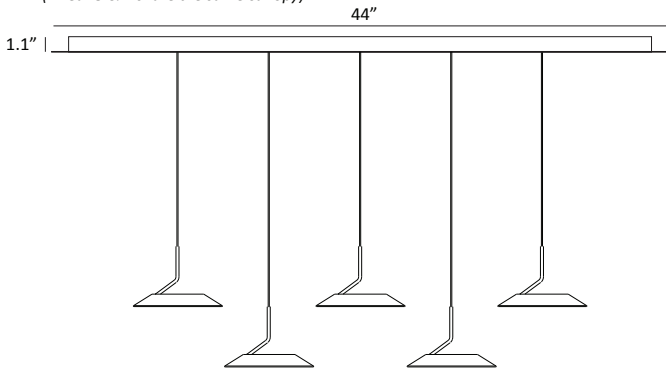

Lumens: 600 per head
Energy Consumption: 11 W per head
Rated Lifespan: 50,000 hours
Color Temperature: Soft Warm (3,000 K)
Color Rendering Index (CRI) : 90
Brightness Adjustability: Compatible with ELV wall dimmers
Material: Aluminum, plastic
USB port: Built-in, 1A (Royyo Desk only)
Safety Rating: C-UL-US Certified
Warranty: 5 years (1 year for hardwire driver in Royyo Pendant)
Voltage: 120V
Standard Finishes: Matte Black, Matte White, Silver, Chrome

RYP- - SW -

1. S1 = Single
   - L3 = Linear 3
   - L5 = Linear 5
   - L7 = Linear 7
   - C3 = Circular 3
   - C6 = Circular 6
   - C13 = Circular 13
   - C19 = Circular 19
3. MTB = Matte Black
   - SIL = Silver
   - MWG = Matte White with Gold
   - CRM = Chrome

Royyo Pendant Linear 5
(Linear 3 & 7 share the same canopy)