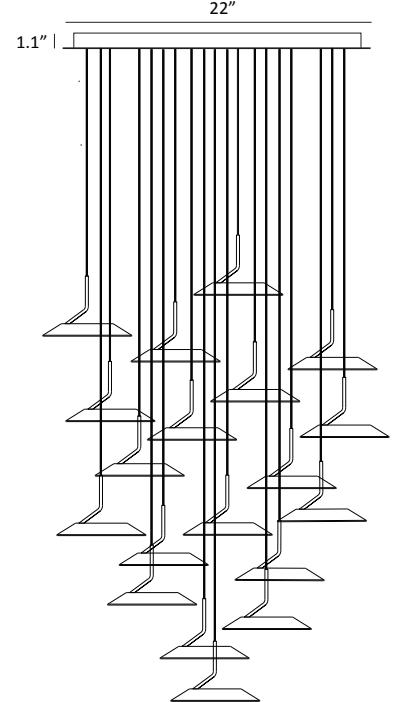

KONCEPT

Ceiling

Practicality Meets Elegance

Designers
Kenneth Ng, Edmund Ng

Royyo pendant

Royyo adds an elegant flair to any space with its minimal wiring and pleasing circular design. Its unique silhouette houses complex inner technology for a marriage of form and functionality. Suspend a single Royyo for a minimalist statement, or combine multiple pendants together to make a stunning circular or linear focal point. Royyo Pendant is available in four matte or metallic finishes.

Royyo Pendant head

Royyo Pendant Single

Royyo Pendant Linear 5
(Linear 3 & 7 share the same canopy)

Royyo Pendant Circular 6
(Circular 3 shares the same canopy)

Royyo Pendant Circular 19
(Circular 13 shares the same canopy)

Photometrics for desk/floor lamps: Light source placed 15" away from work surface