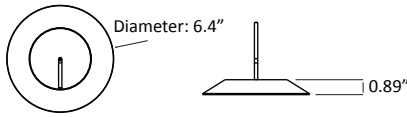

Lumens: 600 per head
Energy Consumption: 11 W per head
Rated Lifespan: 50,000 hours
Color Temperature: Soft Warm (3,000 K)
Color Rendering Index (CRI) : 90
Brightness Adjustability: Compatible with ELV wall dimmers
Material: Aluminum, plastic
USB port: Built-in, 1A (Royyo Desk only)
Safety Rating: C-UL-US Certified
Warranty: 5 years (1 year for hardwire driver in Royyo Pendant)
Voltage: 120V
Standard Finishes: Matte Black, Matte White, Silver, Chrome

RYP- - SW -

1. S1 = Single
   - L3 = Linear 3
   - L5 = Linear 5
   - L7 = Linear 7
   - C3 = Circular 3
   - C6 = Circular 6
   - C13 = Circular 13
   - C19 = Circular 19
3. MTB = Matte Black
   - SIL = Silver
   - MWG = Matte White with Gold
   - CRM = Chrome

Royyo Pendant head