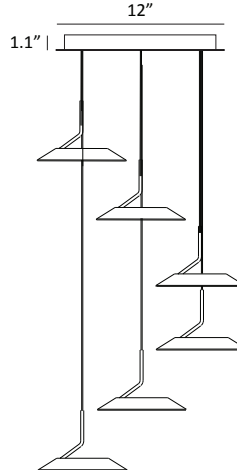

Royyo Pendant head

Royyo Pendant Single

Royyo Pendant Linear 5
(Linear 3 & 7 share the same canopy)

Royyo Pendant Circular 6
(Circular 3 shares the same canopy)

Royyo Pendant Circular 19
(Circular 13 shares the same canopy)

Photometrics for desk/floor lamps: Light source placed 15" away from work surface