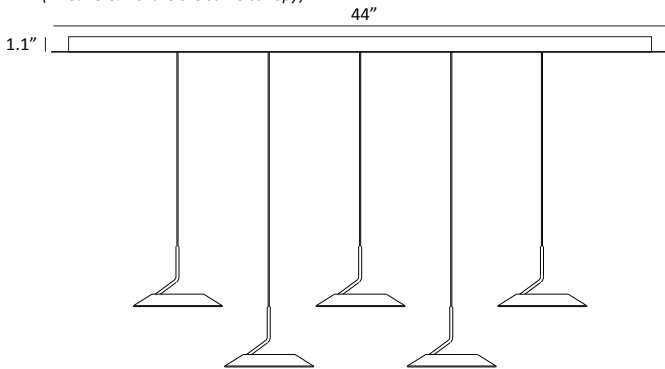

Lumens: 600 per head
Energy Consumption: 11 W per head
Rated Lifespan: 50,000 hours
Color Temperature: Soft Warm (3,000 K)
Color Rendering Index (CRI) : 90
Brightness Adjustability: Compatible with ELV wall dimmers
Material: Aluminum, plastic
USB port: Built-in, 1A (Royyo Desk only)
Safety Rating: C-UL-US Certified
Warranty: 5 years (1 year for hardwire driver in Royyo Pendant)
Voltage: 120V
Standard Finishes: Matte Black, Matte White, Silver, Chrome

RYP- - SW -

- S1 = Single
- L3 = Linear 3
- L5 = Linear 5
- L7 = Linear 7
- C3 = Circular 3
- C6 = Circular 6
- C13 = Circular 13
- C19 = Circular 19

- MTB = Matte Black
- SIL = Silver
- MWG = Matte White with Gold
- CRM = Chrome

Royyo Pendant Linear 5
(Linear 3 & 7 share the same canopy)