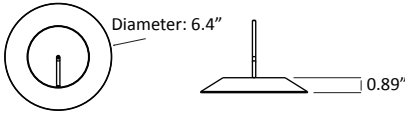

Lumens: 600 per head
Energy Consumption: 11 W per head
Rated Lifespan: 50,000 hours
Color Temperature: Soft Warm (3,000 K)
Color Rendering Index (CRI) : 90
Brightness Adjustability: Compatible with ELV wall dimmers
Material: Aluminum, plastic
USB port: Built-in, 1A (Royyo Desk only)
Safety Rating: C-UL-US Certified
Warranty: 5 years (1 year for hardwire driver in Royyo Pendant)
Voltage: 120V
Standard Finishes: Matte Black, Matte White, Silver, Chrome

RYP- - SW -

- S1 = Single
- L3 = Linear 3
- L5 = Linear 5
- L7 = Linear 7
- C3 = Circular 3
- C6 = Circular 6
- C13 = Circular 13
- C19 = Circular 19

- MTB = Matte Black
- SIL = Silver
- MWG = Matte White with Gold
- CRM = Chrome

Royyo Pendant head