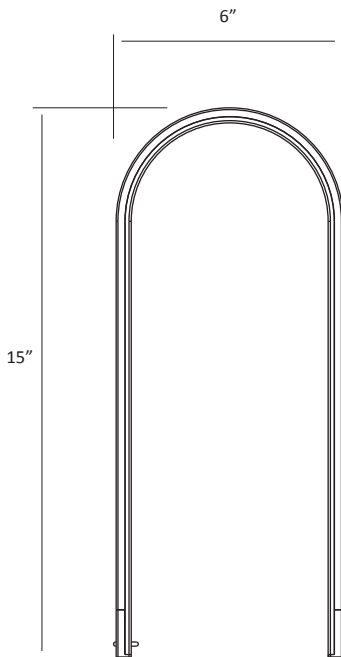

Lumens:	<b>Mr n</b> 250	<b>Mr n tall</b> 600
Energy Consumption:	5 W	13.5 W
USB port:	N/A	Built-in
Standard Finishes:	Metallic Black, Silver	Silver
Rated Lifespan:	50,000 hours	
Color Temperature:	2,700 K	
Color Rendering Index (CRI) :	90	
Brightness Adjustability:	Continuous dimming (press & hold Konzept logo)	
Material:	Aluminum, plastic	
Safety Rating:	C-UL-US Certified	
Warranty:	5 years	
Voltage:	100-240V	

NL1 - S -  - DSK  
 — MBK = Metallic Black  
 — SIL = Silver

NL2 - S - SIL - DSK

Mr n

Top view

Mr n Tall

Side view