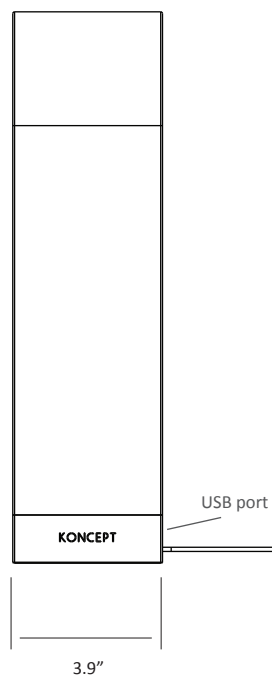

Lumens:	<b>Mr n</b> 250	<b>Mr n tall</b> 600
Energy Consumption:	5 W	13.5 W
USB port:	N/A	Built-in
Standard Finishes:	Metallic Black, Silver	Silver
Rated Lifespan:	50,000 hours	
Color Temperature:	2,700 K	
Color Rendering Index (CRI) :	90	
Brightness Adjustability:	Continuous dimming (press & hold Konzept logo)	
Material:	Aluminum, plastic	
Safety Rating:	C-UL-US Certified	
Warranty:	5 years	
Voltage:	100-240V	

NL1 - S -  - DSK  
 — MBK = Metallic Black  
 — SIL = Silver

NL2 - S - SIL - DSK

Mr n

Top view

Mr n Tall

Side view