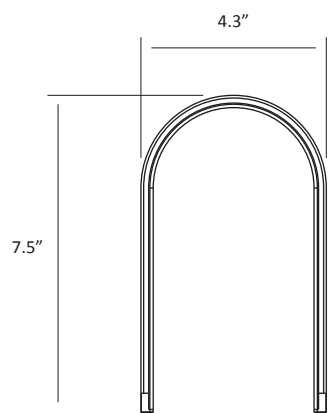

# Mr. n

Designers  
Kenneth Ng, Edmund Ng

Spark Award 2013  
Interior Design Best of Year 2013  
Metropolis Likes 2014

Meet the Mr. n family: two arch-shaped table lamps that exude soft, omni-directional light. The smaller of the two lamps, Mr. n, is the original design, and has been featured on numerous movies and tv shows over the years. Mr. n *tall* is double the height and double the brightness of its little brother. Plug your phone or tablet into the built-in USB port to re-charge. A one-finger tap on a touchstrip is all that's needed to make either lamp glow. Hold your finger on the same strip to adjust brightness. Sit Mr. n or Mr. n tall on your desk, bookshelf or table to cast a glow across the room and add a hint of modern quirkiness.

Lumens:	<b>Mr n</b> 250	<b>Mr n tall</b> 600
Energy Consumption:	5 W	13.5 W
USB port:	N/A	Built-in
Standard Finishes:	Metallic Black, Silver	Silver
Rated Lifespan:	50,000 hours	
Color Temperature:	2,700 K	
Color Rendering Index (CRI) :	90	
Brightness Adjustability:	Continuous dimming (press & hold Konzept logo)	
Material:	Aluminum, plastic	
Safety Rating:	C-UL-US Certified	
Warranty:	5 years	
Voltage:	100-240V	

NL1 - S -  - DSK  
 — MBK = Metallic Black  
 — SIL = Silver

NL2 - S - SIL - DSK

Mr n

Top view

Mr n Tall

Side view