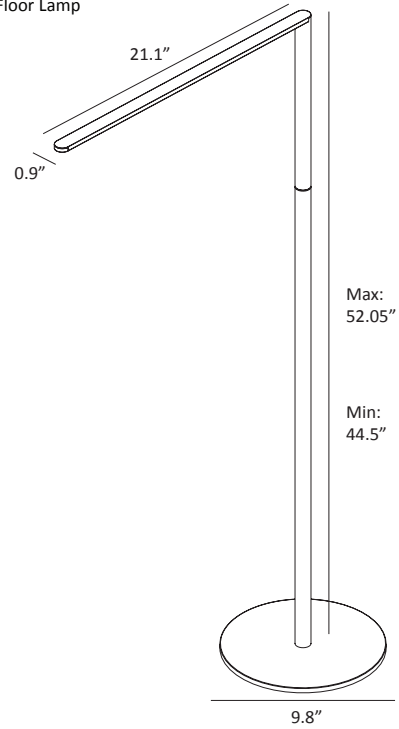

Lady7 Floor Lamp