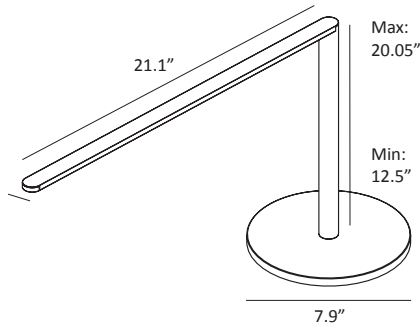

Lumens: 300
Footcandles: 100
Lux: 1080
Energy Consumption: 6.5 W. 9 hour auto-shutoff timer.
Rated Lifespan: 50,000 hours
Color Temperature: Variable from 2,700 K to 4,000 K
Color Rendering Index (CRI) : 83
Brightness Adjustability: Continuous dimming (touchstrip)
Material: Aluminum, plastic
USB port: Built-in; 1A
Safety Rating: C-UL-US Certified
Warranty: 5 years
Voltage: 120V
Standard Finishes: Matte Red, Matte White, Metallic Black, Silver

Lady7 Desk Lamp

LEED Information

Integrative Process

To support high-performance, cost-effective project outcomes through an early analysis of the interrelationships among systems. Konzept's LED desktop and task lighting provides finer control over lighting levels in occupied spaces. With personal lighting in place, elimination or downsizing of building lighting systems is possible.

Interior Lighting

To promote occupants' productivity, comfort and well-being by providing high-quality lighting. Konzept's portable task lighting products provide more than three lighting levels that occupants can easily adjust to suit their needs. Furthermore, all Konzept lighting products use high quality LED light sources with CRI over 80 and L70 rated lifespan over 50,000 hours. Desktop and task personal lighting also provide the opportunity to reduce overhead lighting.

Photometrics: Light source placed 15" away from work surface