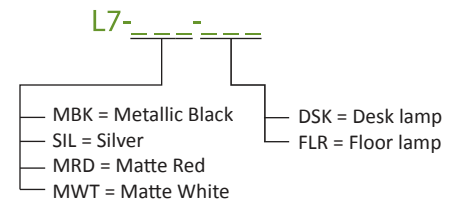

The Ultimate Minimalist

Lady7

Designed with a wispy-thin silhouette, Lady7 emits a beautifully diffused, linear light. This timeless piece is available as a desk lamp or floor lamp. The body features a telescopic mechanism to adjust its height. The light is dimmable and its color tunable from cool to warm. With its contemporary, clean lines, Lady7 is a gorgeous task light for any interior.

Designers
Kenneth Ng, Edmund Ng

Good Design Award (Japan) 2014
Spark Award 2014
Interiors & Sources Readers' Choice 2014
iF Design Award 2015

Desk

Floor

Lumens: 300
 Footcandles: 100
 Lux: 1080
 Energy Consumption: 6.5 W. 9 hour auto-shutoff timer.
 Rated Lifespan: 50,000 hours
 Color Temperature: Variable from 2,700 K to 4,000 K
 Color Rendering Index (CRI) : 83
 Brightness Adjustability: Continuous dimming (touchstrip)
 Material: Aluminum, plastic
 USB port: Built-in; 1A
 Safety Rating: C-UL-US Certified
 Warranty: 5 years
 Voltage: 120V
 Standard Finishes: Matte Red, Matte White, Metallic Black, Silver