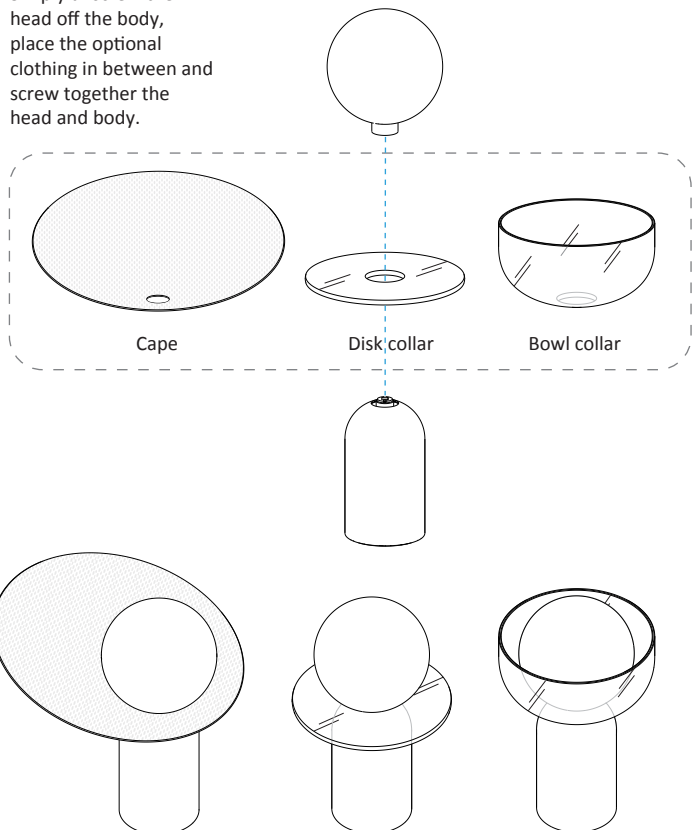

Lantern

Your lighting companion

Designers
Kenneth Ng, Edmund Ng

Guy lantern

The Guy lantern serves as a versatile and convenient lighting source suitable for both indoor and outdoor settings. It goes beyond mere illumination, offering warm light with adjustable dimming options, enhancing user experiences. With a minimum 10-hour (& 80+ hours at dimmest setting) usage time at full charge, it addresses the need for portable, long-lasting lighting, further extended by its adaptability as it transforms into a table lamp when used with a charging base. Its uniqueness lies in its design concept, mimicking a person with interchangeable "clothing" accessories, setting it apart from typical lanterns, including a "cape" – a curved hot pressed felt, "collar glass" – a glass disk, "collar bowl" – a glass bowl, and a rotatable trapezoid-shaped lamp shade. Its soft glow, and durable features make it distinct and appealing. The primary goal was to craft a stylish, versatile, and enduring lighting solution that caters to diverse settings. This objective was successfully achieved by focusing on user needs, such as extended battery life, adaptability, and the opportunity for personalization.

*USB-C Charger not included.

Guy Standard package with shade

Guy with optional clothing item

Optional clothing item

- Guy Disk Collar (Glass)
P4 - GUY - DDGY
- Guy Cape (Felt)
P4 - GUY - CLTM
- Guy Bowl Collar (Glass)
P4 - GUY - BDGY - 5

Optional clothing items for Guy

Simply unscrew the head off the body, place the optional clothing in between and screw together the head and body.

LEED Information

Integrative Process

To support high-performance, cost-effective project outcomes through an early analysis of the interrelationships among systems. Konzept's LED desktop and task lighting provides finer control over lighting levels in occupied spaces. With personal lighting in place, elimination or downsizing of building lighting systems is possible.