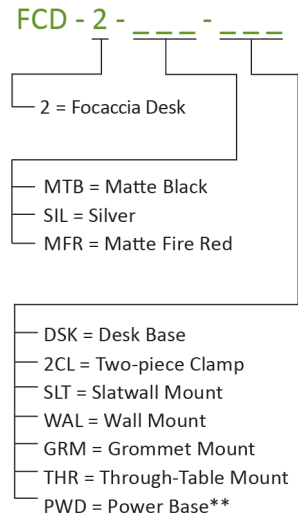

Wireless Charging Qi Base

Two-piece clamp

Grommet mount

Slatwall mount

Wall mount

Through-table mount

Focaccia Desk with grommet mount

Articulate and flexible body

Touch strip to adjust brightness

Occupancy sensor & light color changing button

USB-C charging port

The optional wireless charging base is powered by the USB-C port on the Focaccia body.

Technical Information

	Focaccia Desk
Occupancy Sensor:	Built-in
USB-C port:	Built-in
Color Temperature:	2,700K - 5000K
Lumens:	460
Energy Consumption:	7 W
Standard Finishes:	Matte Black, Silver, Matte Fire Red
L-90 Rated Lifespan:	60,000 hours
Color Rendering Index:	90+
Brightness Adjustability:	Continuous dimming (touchstrip)
Material:	Aluminum, plastic
Safety Rating:	C-UL-US Certified
Warranty:	5 years
Voltage:	100-240V

Focaccia Desk

Dimensions

**Power Base comes in silver finish, custom finish available.

Photometrics: Light source placed 15" away from work surface

LEED Information

Integrative Process

To support high-performance, cost-effective project outcomes through an early analysis of the interrelationships among systems.