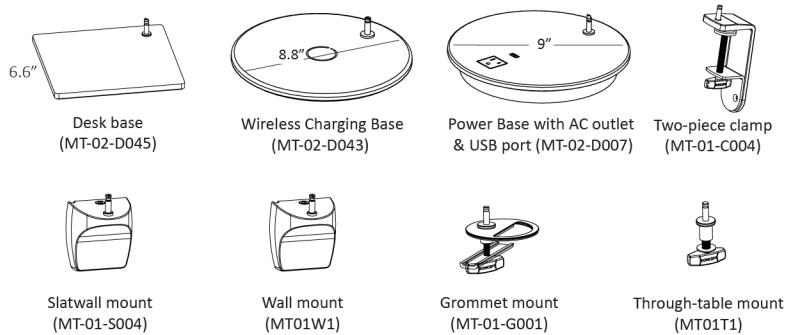

Mounting Options/Accessories*

*Limited finishes available on mounting options