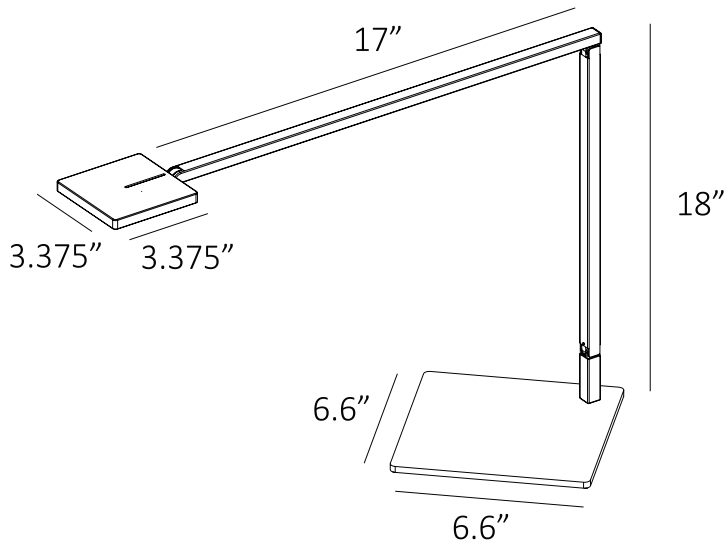

Wireless Charging Qi Base

Two-piece clamp

Grommet mount

Slatwall mount

Wall mount

Through-table mount

Focaccia Desk with grommet mount

Articulate and flexible body

Touch strip to adjust brightness

Occupancy sensor & light color changing button

USB-C charging port

The optional wireless charging base is powered by the USB-C port on the Focaccia body.

Technical Information

Focaccia Desk

Dimensions

**Power Base comes in silver finish, custom finish available.

Photometrics: Light source placed 15" away from work surface

LEED Information

Integrative Process

To support high-performance, cost-effective project outcomes through an early analysis of the interrelationships among systems.