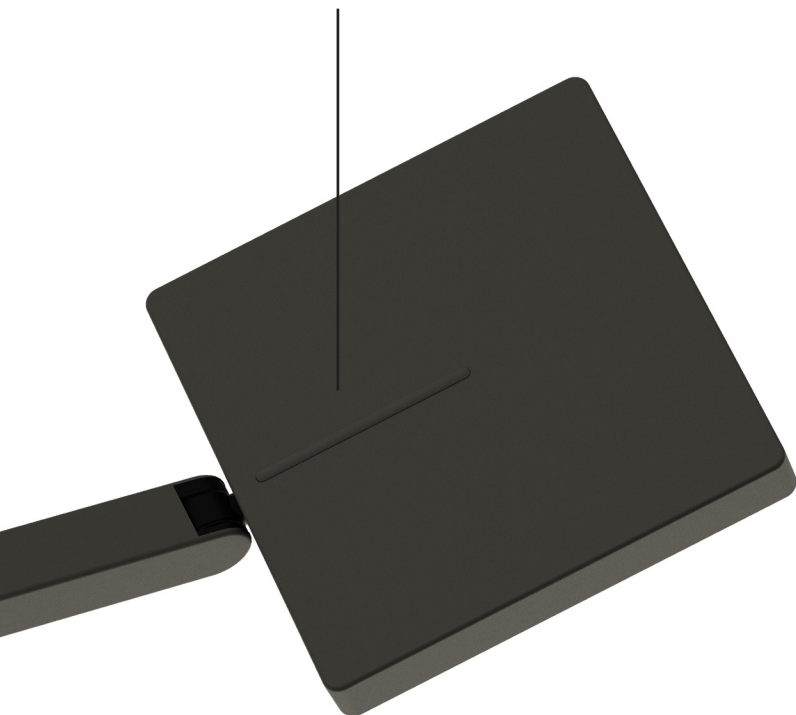

Desk

Contemporary Spotlight

Focaccia desk lamp

Designers
Kenneth Ng, Edmund Ng

Best of NeoCon GOLD 2022

The Focaccia Desk Lamp provides a sleek and modern solution for any workspace, home office, and more. The lamp is designed with a slim and flexible body that can be bent at the joints, and swiveled at the base. The Desk model features two arms for a long reach and extension for your tasks. The diffused square spotlight head is able to adjust light color from 2700 K (warm) to 5000 K (white), and brightness level with a touch strip on the top. Additionally, the Desk model includes an occupancy sensor, and a USB-C charging port for charging devices. This contemporary lamp is both functional and stylish.

The Focaccia Desk Lamp was designed to encompass a minimal footprint. Koncept designers amplified this idea by ensuring that the lamp is compatible with a variety of Koncept's mounting options. When users incorporate desk clamps, grommet mounts and hardwire wall mounts, they automatically create more desk space. The lamp's power cord is barely visible with these mounts. The Qi base provides quick and easy charging for compatible phones. Users can simply place their phone on the base, and the device will automatically begin charging.

Wireless Charging Qi Base

Two-piece clamp

Grommet mount

Slatwall mount

Wall mount

Through-table mount

Focaccia Desk with grommet mount

Articulate and flexible body

Touch strip to adjust brightness

Occupancy sensor & light color changing button

USB-C charging port

The optional wireless charging base is powered by the USB-C port on the Focaccia body.

Technical Information