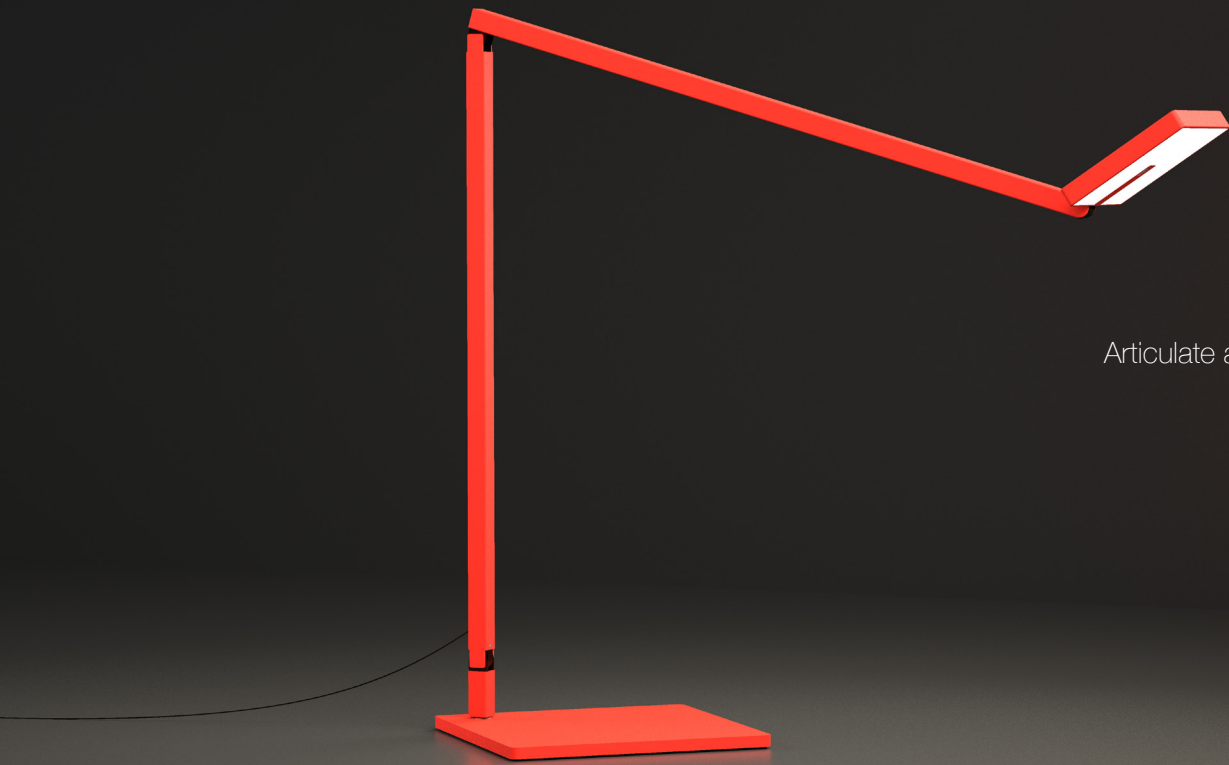

Desk

Contemporary Spotlight

Focaccia desk lamp

Designers
Kenneth Ng, Edmund Ng

Best of NeoCon GOLD 2022

The Focaccia Desk Lamp provides a sleek and modern solution for any workspace, home office, and more. The lamp is designed with a slim and flexible body that can be bent at the joints, and swiveled at the base. The Desk model features two arms for a long reach and extension for your tasks. The diffused square spotlight head is able to adjust light color from 2700 K (warm) to 5000 K (white), and brightness level with a touch strip on the top. Additionally, the Desk model includes an occupancy sensor, and a USB-C charging port for charging devices. This contemporary lamp is both functional and stylish.

The Focaccia Desk Lamp was designed to encompass a minimal footprint. Koncept designers amplified this idea by ensuring that the lamp is compatible with a variety of Koncept's mounting options. When users incorporate desk clamps, grommet mounts and hardwire wall mounts, they automatically create more desk space. The lamp's power cord is barely visible with these mounts. The Qi base provides quick and easy charging for compatible phones. Users can simply place their phone on the base, and the device will automatically begin charging.

Wireless Charging Qi Base

Two-piece clamp

Grommet mount

Slatwall mount

Wall mount

Through-table mount

Focaccia Desk with grommet mount

Articulate and flexible body

Touch strip to adjust brightness

Occupancy sensor & light color changing button

USB-C charging port

The optional wireless charging base is powered by the USB-C port on the Focaccia body.

Technical Information