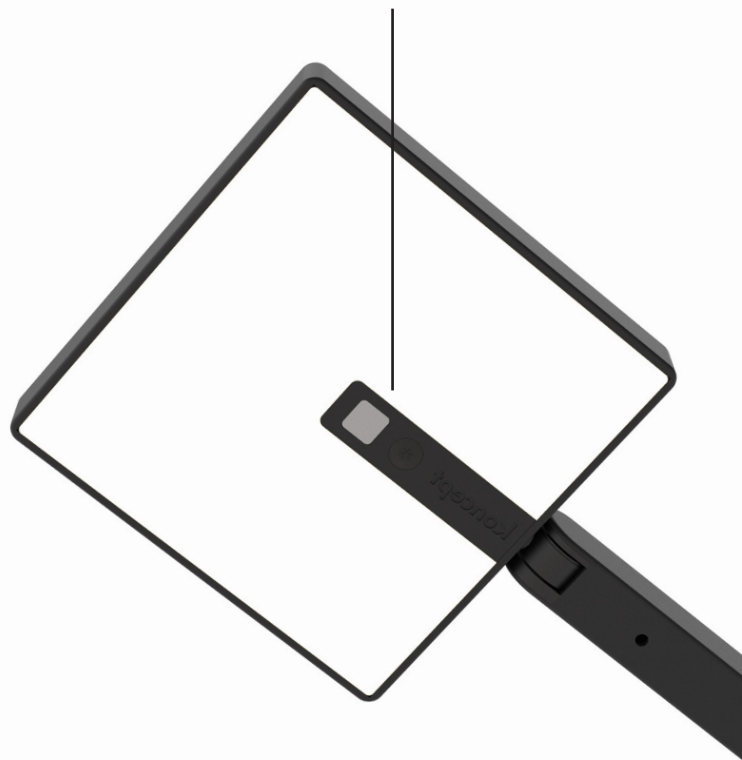

Desk

Contemporary Spotlight

Focaccia desk lamp

Designers
Kenneth Ng, Edmund Ng

Best of NeoCon GOLD 2022

The Focaccia Desk Lamp provides a sleek and modern solution for any workspace, home office, and more. The lamp is designed with a slim and flexible body that can be bent at the joints, and swiveled at the base. The Desk model features two arms for a long reach and extension for your tasks. The diffused square spotlight head is able to adjust light color from 2700 K (warm) to 5000 K (white), and brightness level with a touch strip on the top. Additionally, the Desk model includes an occupancy sensor, and a USB-C charging port for charging devices. This contemporary lamp is both functional and stylish.

The Focaccia Desk Lamp was designed to encompass a minimal footprint. Koncept designers amplified this idea by ensuring that the lamp is compatible with a variety of Koncept's mounting options. When users incorporate desk clamps, grommet mounts and hardwire wall mounts, they automatically create more desk space. The lamp's power cord is barely visible with these mounts. The Qi base provides quick and easy charging for compatible phones. Users can simply place their phone on the base, and the device will automatically begin charging.

Wireless Charging Qi Base

Two-piece clamp

Grommet mount

Slatwall mount

Wall mount

Through-table mount

Focaccia Desk with grommet mount

Articulate and flexible body

Touch strip to adjust brightness

Occupancy sensor & light color changing button

USB-C charging port

The optional wireless charging base is powered by the USB-C port on the Focaccia body.

Technical Information