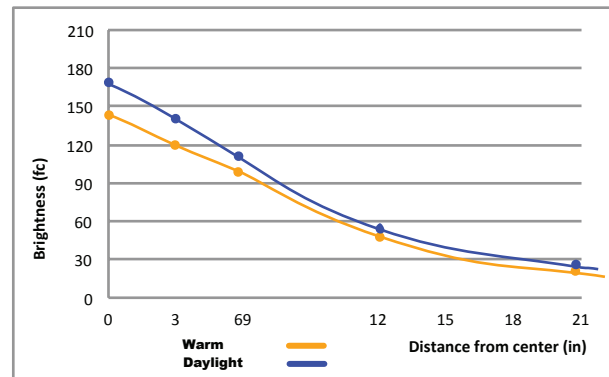

Focaccia Desk

Dimensions

**Power Base comes in silver finish, custom finish available.

Photometrics: Light source placed 15" away from work surface

LEED Information

Integrative Process

To support high-performance, cost-effective project outcomes through an early analysis of the interrelationships among systems.