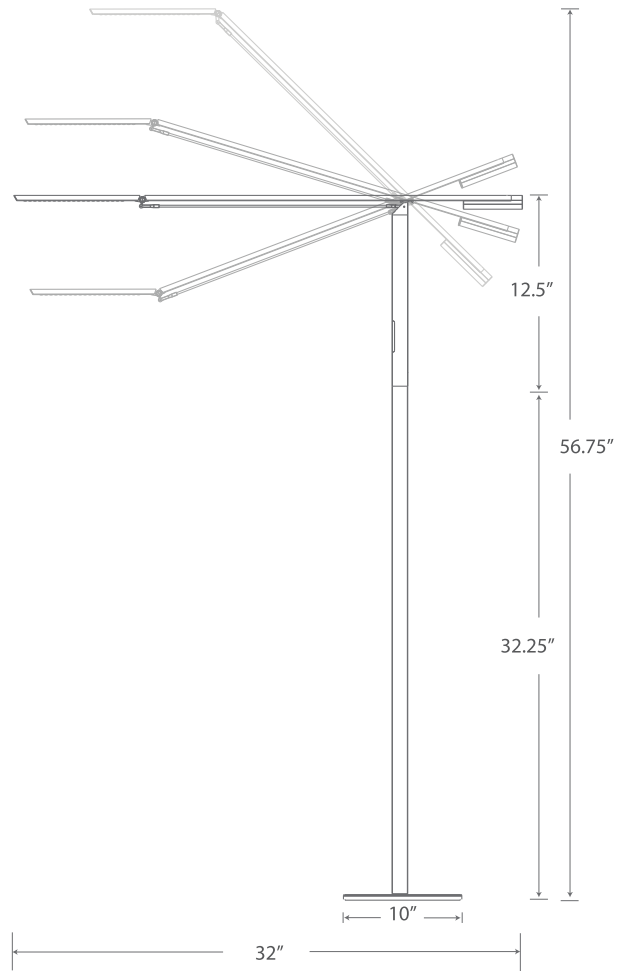

KONCEPT

equo floor

The Equo Floor Lamp features a streamlined, counterweight design without the need for a table. A featherlight touch is all you need to adjust the floating arm's position, and the tilting head stays at the angle you set when the arm is raised or lowered. Gravity is seemingly defied with Equo.

Designers

Peter Ng, Kenneth Ng & Edmund Ng

Lumens: 360
 Energy Consumption: 6 W
 Rated Lifespan: 50,000 hours
 Color Temperature: Cool: 4,500 K / Warm 3,500 K
 CRI: 85
 Dimmer: Built-in
 Brightness Adjustability: Continuous Dimming
 Standard Finishes: Black, Chrome*, Silver, Orange
 Material: Aluminum, plastic
 Cord: Black, 10'
 C-UL-US Certified

*Chrome finish available on warm light model only

ELX-A- - - - -FLR

C = Cool White Light
 W = Warm White Light

CRM = Chrome*
 BLK = Black
 SIL = Silver
 ORG = Orange

Light source placed 15" away from surface