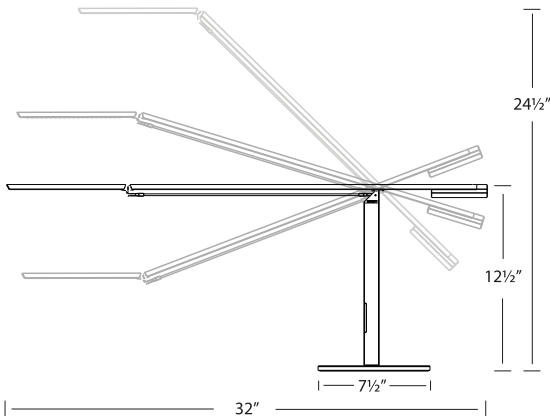

Lumens: 360
Energy Consumption: 6 W
Rated Lifespan: 50,000 hours
Color Temperature: 4,500 K / 3,500 K
Color Rendering Index (CRI): 85
Brightness Adjustability: Continuous dimming
Material: Aluminum, plastic
Safety Rating: C-UL-US Certified
Warranty: 5 years
Voltage: 120 V
Standard Finishes: Black, Chrome,* Orange, Silver

*Chrome finish available on warm light (3,500 K) model only

ELX-A-

CD = Cool Light (4,500 K)
WD = Warm Light (3,500 K)

BLK = Black
CRM = Chrome*
ORG = Orange
SIL = Silver

DSK = Desk Lamp
FLR = Floor Lamp

*Sold separately