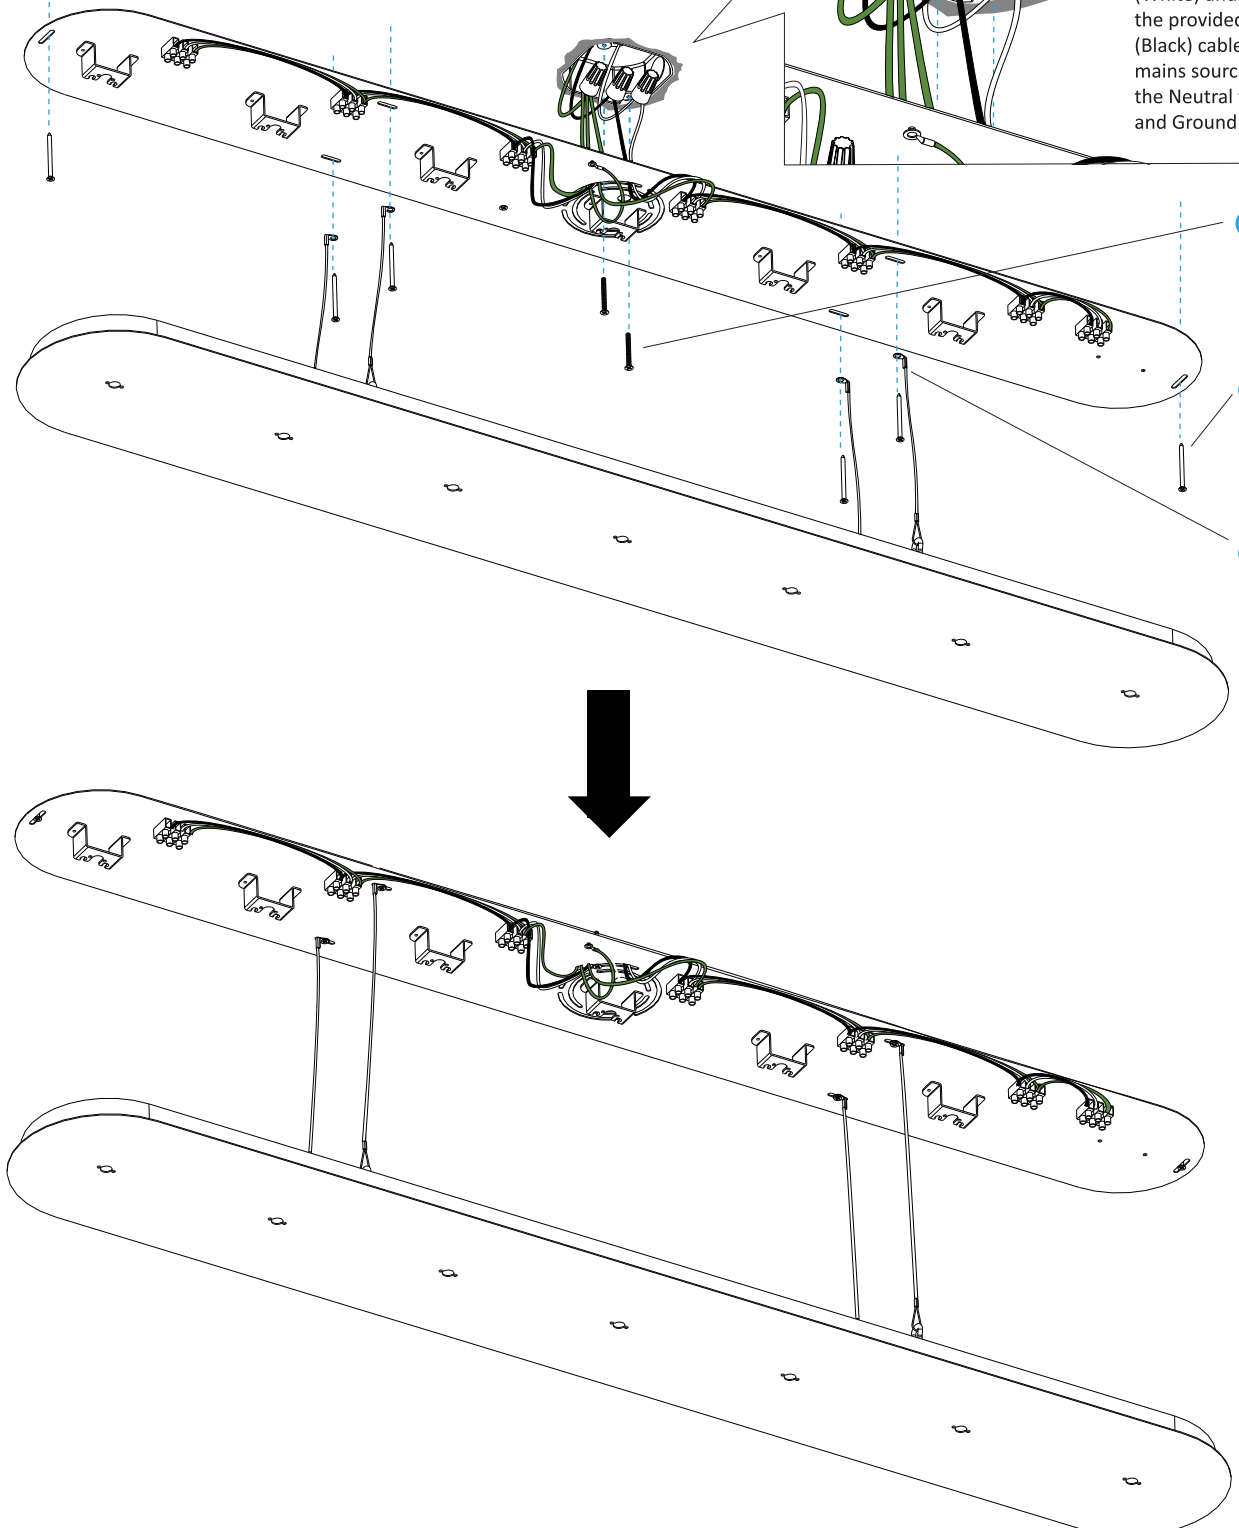

Combi pendant

Assembly Instructions Suspension mount (with Linear canopy)

Risk of shock. An electric shock could cause serious injury or death. Make sure your circuit breaker is OFF before installation. This lamp must be installed by a qualified electrician.

1 The canopy comes with 5 unconnected wire leads – Live (Black), Neutral (White) and 3 x Ground (Green). Using the provided wire nuts, connect Live (Black) cable to the Live wire from the mains source, and White (Neutral) to the Neutral wire from the mains source, and Ground (Green) to the ground.

2 Secure the canopy to the junction box with the provided screws, make sure the canopy is centered to the junction box and fully covering the junction box.

3 Secure the canopy to the ceiling with the provided screws.

4 Secure the canopy to the ceiling with the provided screws, install the screw through the mounting holes on the safety cable.

Combi pendant

Assembly Instructions Suspension mount (with Linear canopy)

5 Feed the cable through the knob, then feed the cable through the canopy cover. Lastly, feed the cable through the cable gripper.