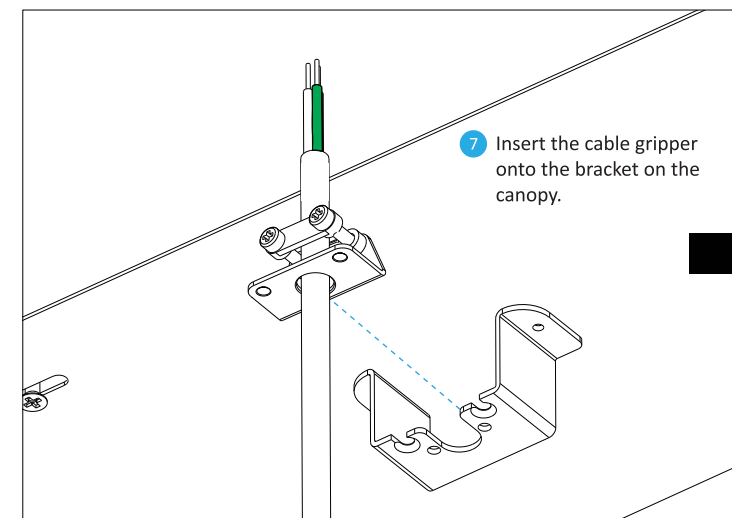

2 Secure the canopy to the junction box with the provided screws, make sure the canopy is centered to the junction box and fully covering the junction box.

3 Secure the canopy to the ceiling with the provided screws.

4 Secure the canopy to the ceiling with the provided screws, install the screw through the mounting holes on the safety cable.

Combi pendant

Assembly Instructions Suspension mount (with Linear canopy)

5 Feed the cable through the knob, then feed the cable through the canopy cover. Lastly, feed the cable through the cable gripper.

6 Tighten the two screws on the cable gripper to secure the cable, using a screw driver.

7 Insert the cable gripper onto the bracket on the canopy.

Combi pendant

Assembly Instructions Suspension mount (with Linear canopy)

Combi pendant

Assembly Instructions Suspension mount (with Linear canopy)

Combi pendant

Assembly Instructions Flush mount (with Linear canopy)

Risk of shock. An electric shock could cause serious injury or death. Make sure your circuit breaker is OFF before installation. This lamp must be installed by a qualified electrician.