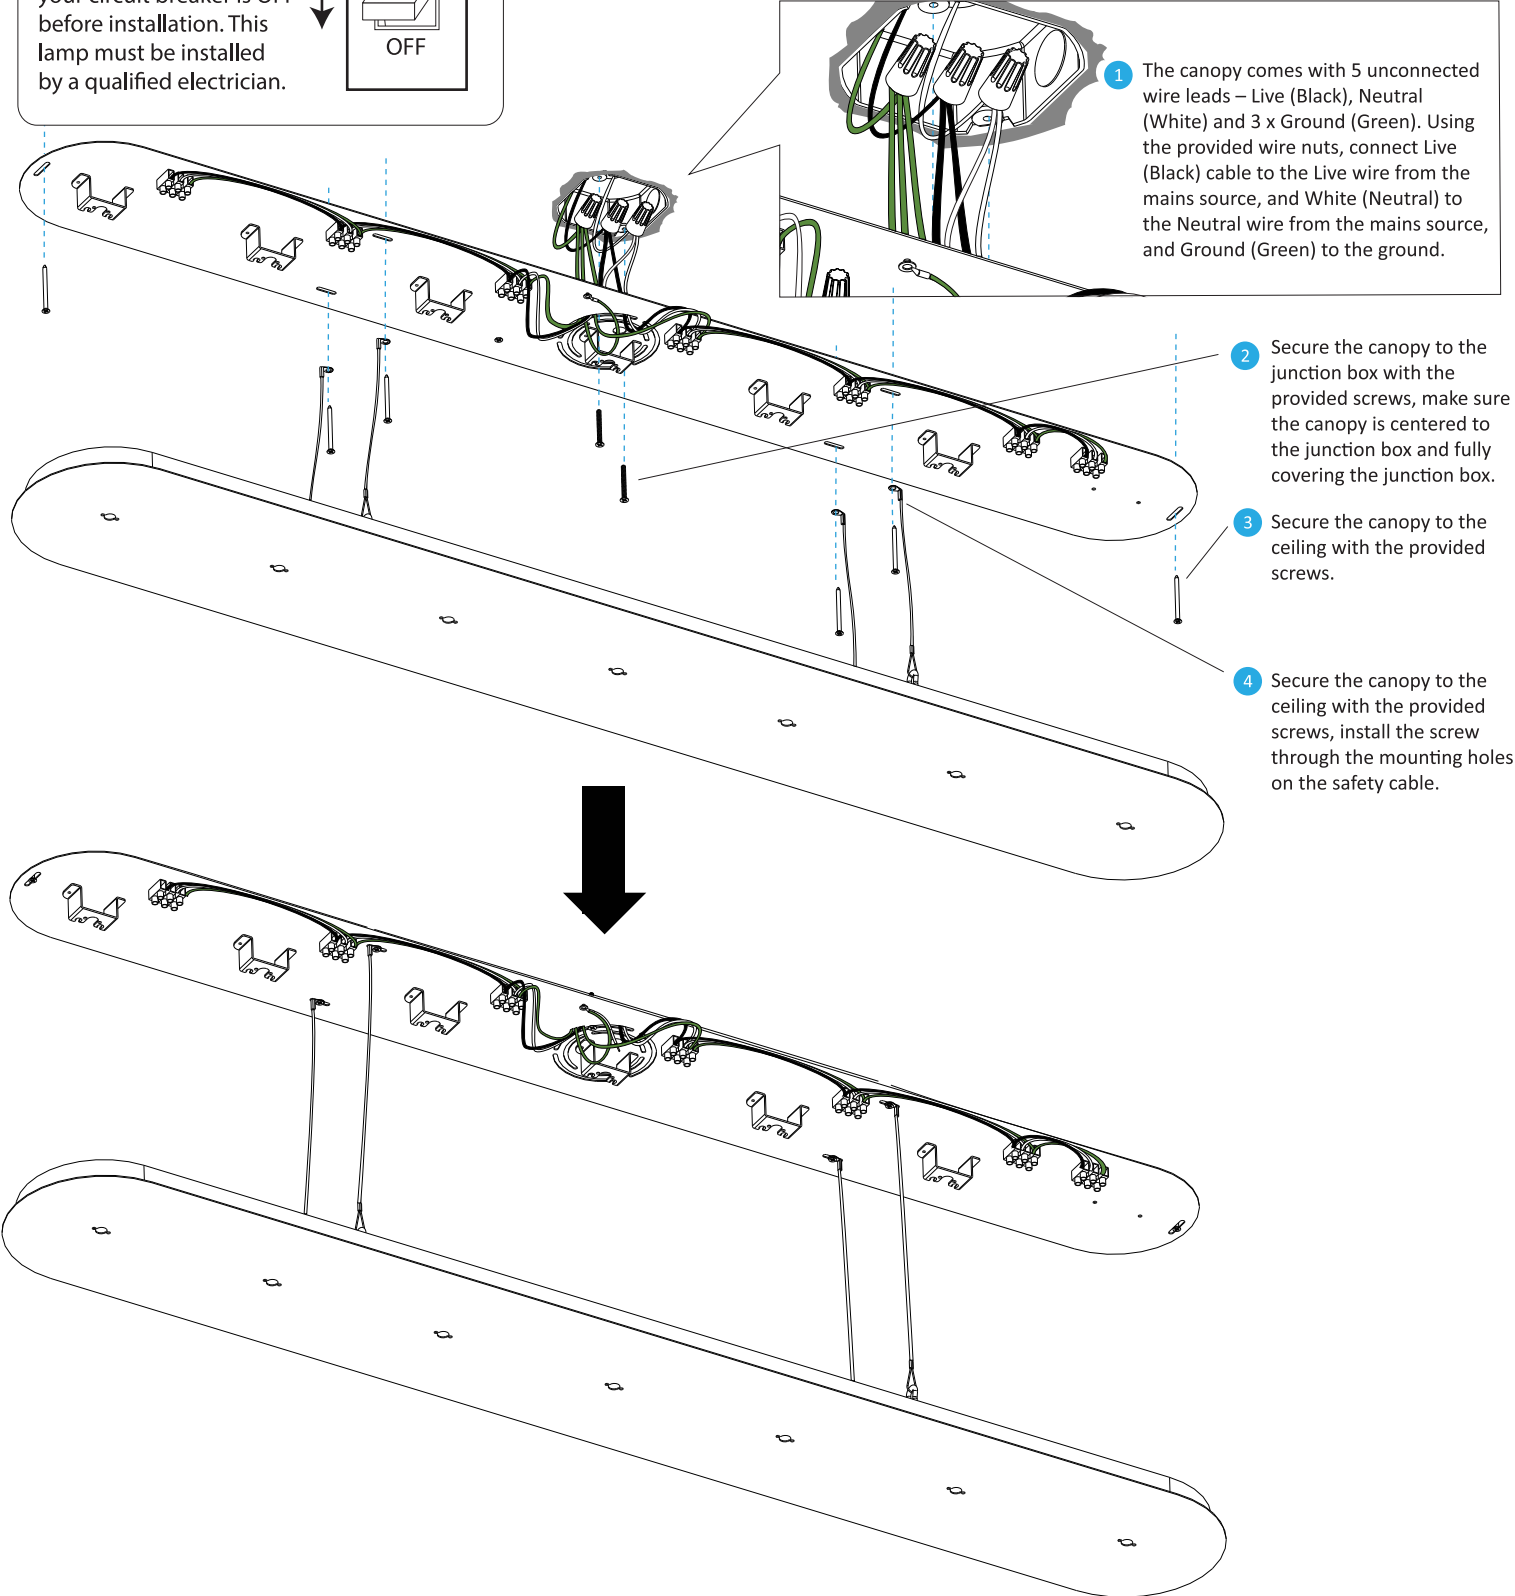

1 The canopy comes with 5 unconnected wire leads – Live (Black), Neutral (White) and 3 x Ground (Green). Using the provided wire nuts, connect Live (Black) cable to the Live wire from the mains source, and White (Neutral) to the Neutral wire from the mains source, and Ground (Green) to the ground.

4 Secure the canopy to the ceiling with the provided screws, install the screw through the mounting holes on the safety cable.

Combi pendant

Assembly Instructions Suspension mount (with Linear canopy)

5 Feed the cable through the knob, then feed the cable through the canopy cover. Lastly, feed the cable through the cable gripper.

6 Tighten the two screws on the cable gripper to secure the cable, using a screw driver.

7 Insert the cable gripper onto the bracket on the canopy.

Combi pendant

Assembly Instructions Suspension mount (with Linear canopy)

Combi pendant

Assembly Instructions Suspension mount (with Linear canopy)

Combi pendant

Assembly Instructions Flush mount (with Linear canopy)

Risk of shock. An electric shock could cause serious injury or death. Make sure your circuit breaker is OFF before installation. This lamp must be installed by a qualified electrician.