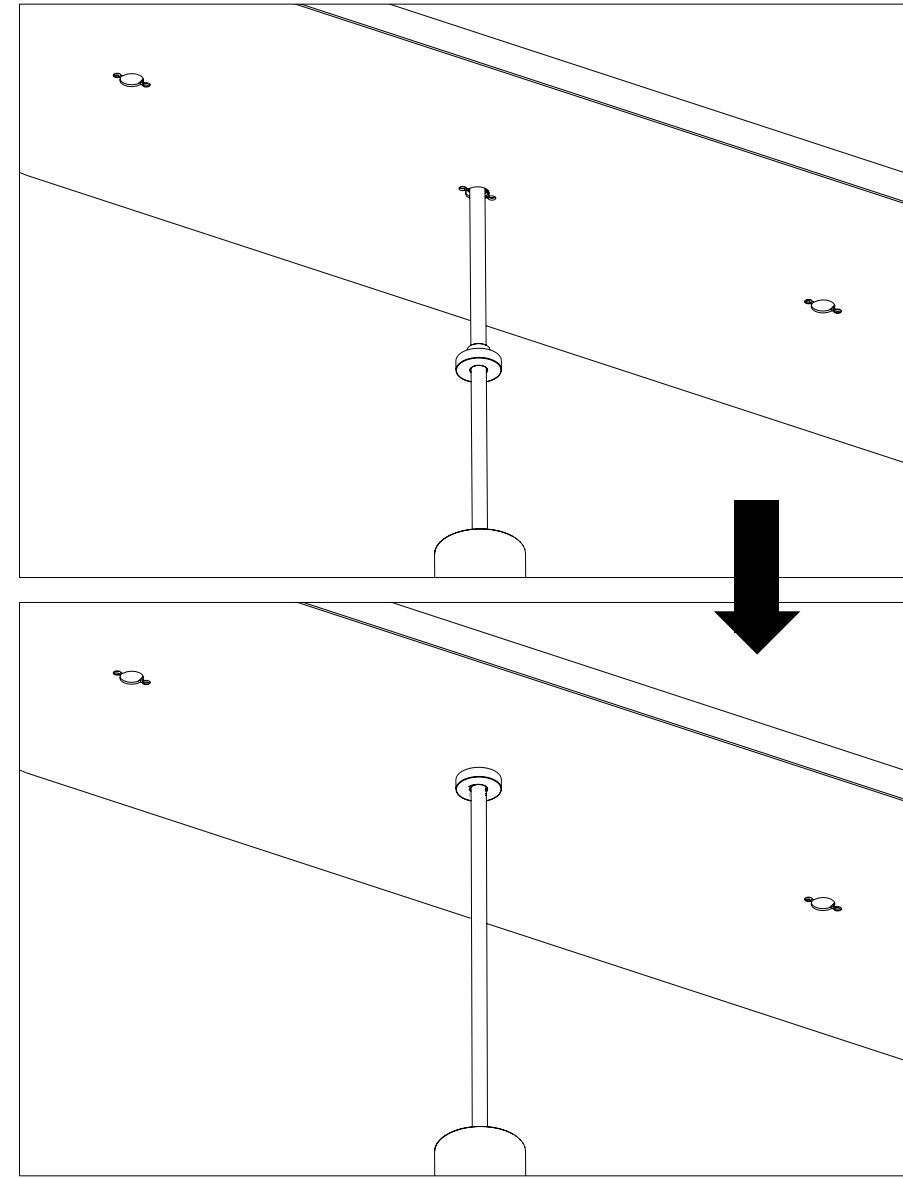

Combi pendant

Assembly Instructions Suspension mount (with Linear canopy)