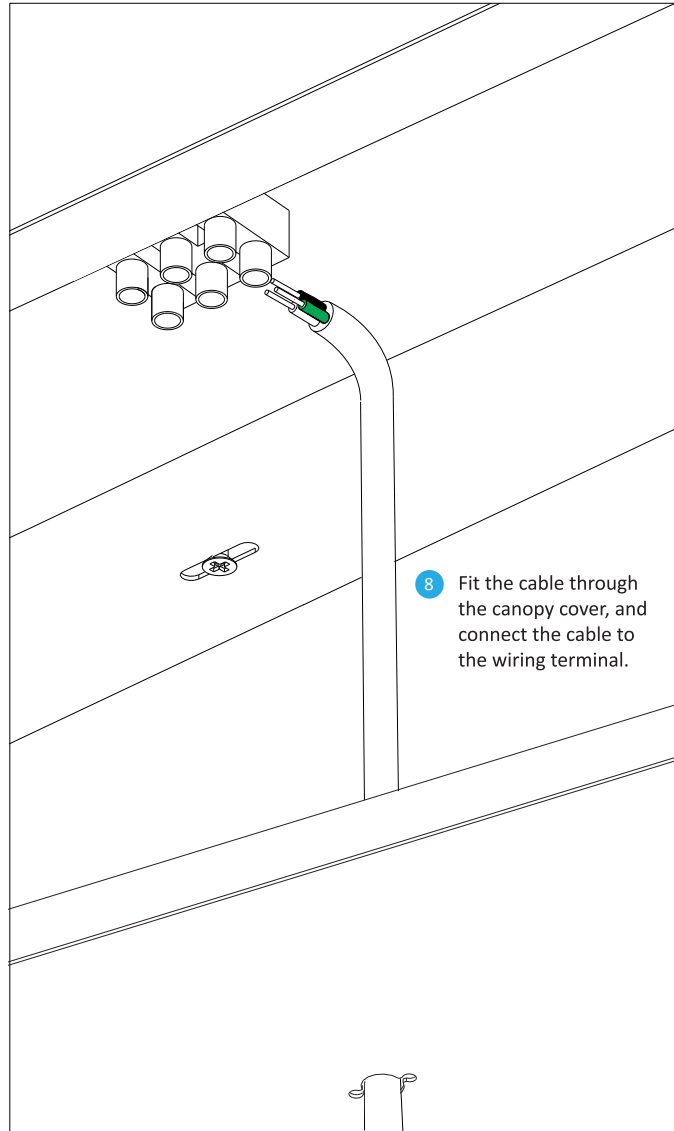

Combi pendant

Assembly Instructions Flush mount (with Linear canopy)