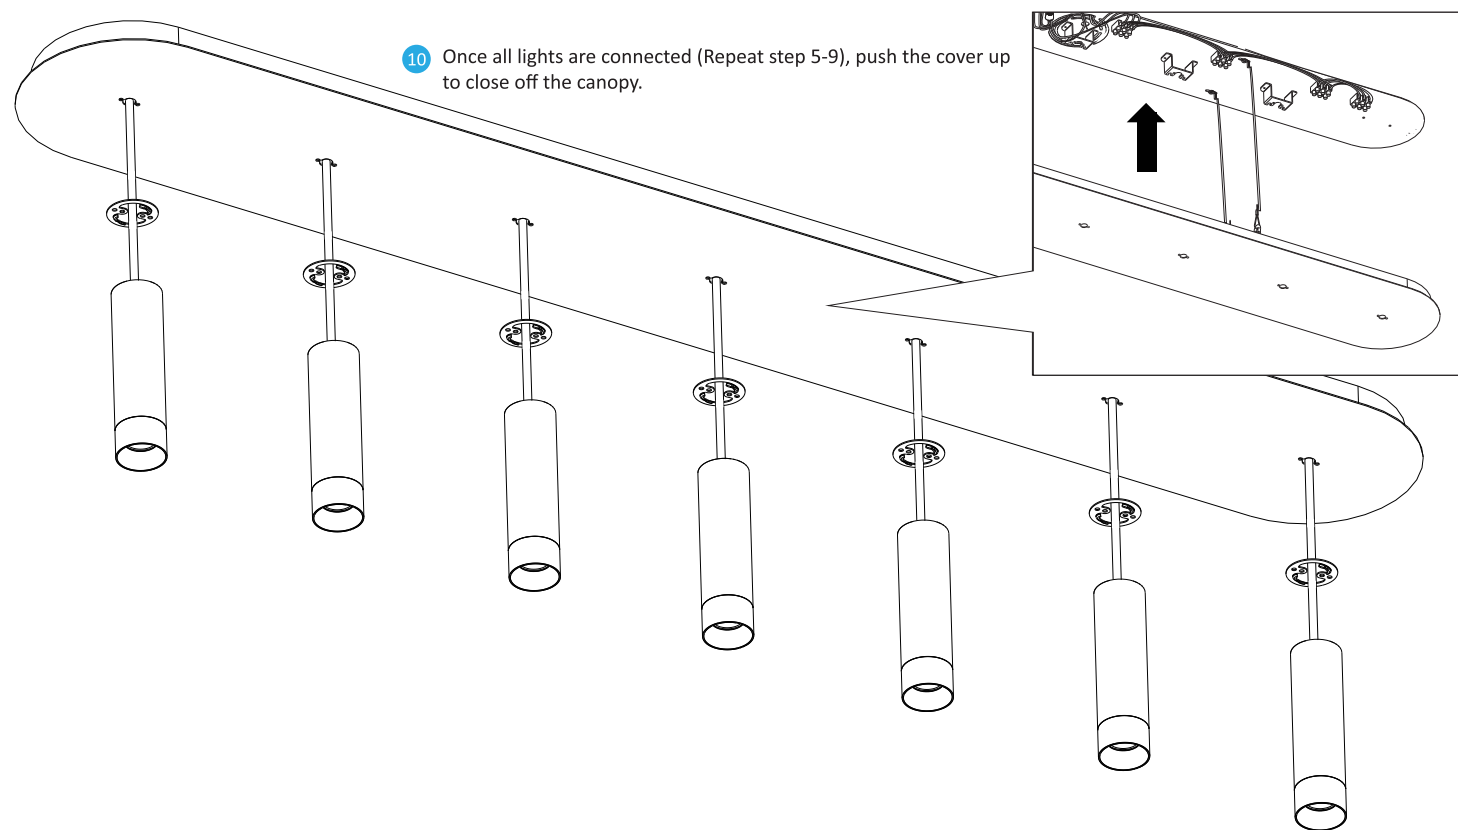

4 Secure the canopy to the ceiling with the provided screws, install the screw through the mounting holes on the safety cable.

Combi pendant

Assembly Instructions Suspension mount (with Linear canopy)

5 Feed the cable through the knob, then feed the cable through the canopy cover. Lastly, feed the cable through the cable gripper.

6 Tighten the two screws on the cable gripper to secure the cable, using a screw driver.

7 Insert the cable gripper onto the bracket on the canopy.

Combi pendant

Assembly Instructions Suspension mount (with Linear canopy)

Combi pendant

Assembly Instructions Suspension mount (with Linear canopy)

Combi pendant

Assembly Instructions Flush mount (with Linear canopy)

Risk of shock. An electric shock could cause serious injury or death. Make sure your circuit breaker is OFF before installation. This lamp must be installed by a qualified electrician.

koncept

Combi pendant

Assembly Instructions Flush mount (with Linear canopy)

Combi pendant

Assembly Instructions Flush mount (with Linear canopy)

Combi pendant

Assembly Instructions Flush mount (with Linear canopy)