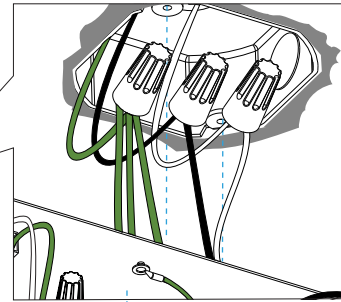

Combi pendant

Assembly Instructions Suspension mount (with Linear canopy)

Risk of shock. An electric shock could cause serious injury or death. Make sure your circuit breaker is OFF before installation. This lamp must be installed by a qualified electrician.

1 The canopy comes with 5 unconnected wire leads – Live (Black), Neutral (White) and 3 x Ground (Green). Using the provided wire nuts, connect Live (Black) cable to the Live wire from the mains source, and White (Neutral) to the Neutral wire from the mains source, and Ground (Green) to the ground.

2 Secure the canopy to the junction box with the provided screws, make sure the canopy is centered to the junction box and fully covering the junction box.

3 Secure the canopy to the ceiling with the provided screws.

4 Secure the canopy to the ceiling with the provided screws, install the screw through the mounting holes on the safety cable.

Combi pendant

Assembly Instructions Suspension mount (with Linear canopy)

5 Feed the cable through the knob, then feed the cable through the canopy cover. Lastly, feed the cable through the cable gripper.