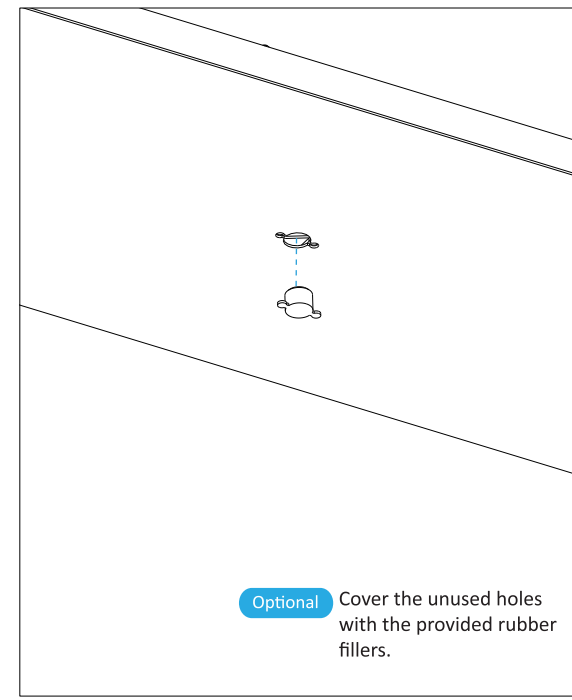

2 Secure the canopy to the junction box with the provided screws, make sure the canopy is centered to the junction box and fully covering the junction box.

3 Secure the canopy to the ceiling with the provided screws.

4 Secure the canopy to the ceiling with the provided screws, install the screw through the mounting holes on the safety cable.

Combi pendant

Assembly Instructions Suspension mount (with Linear canopy)

5 Feed the cable through the knob, then feed the cable through the canopy cover. Lastly, feed the cable through the cable gripper.

6 Tighten the two screws on the cable gripper to secure the cable, using a screw driver.

7 Insert the cable gripper onto the bracket on the canopy.

Combi pendant

Assembly Instructions Suspension mount (with Linear canopy)

Combi pendant

Assembly Instructions Suspension mount (with Linear canopy)

Combi pendant

Assembly Instructions Flush mount (with Linear canopy)

Risk of shock. An electric shock could cause serious injury or death. Make sure your circuit breaker is OFF before installation. This lamp must be installed by a qualified electrician.