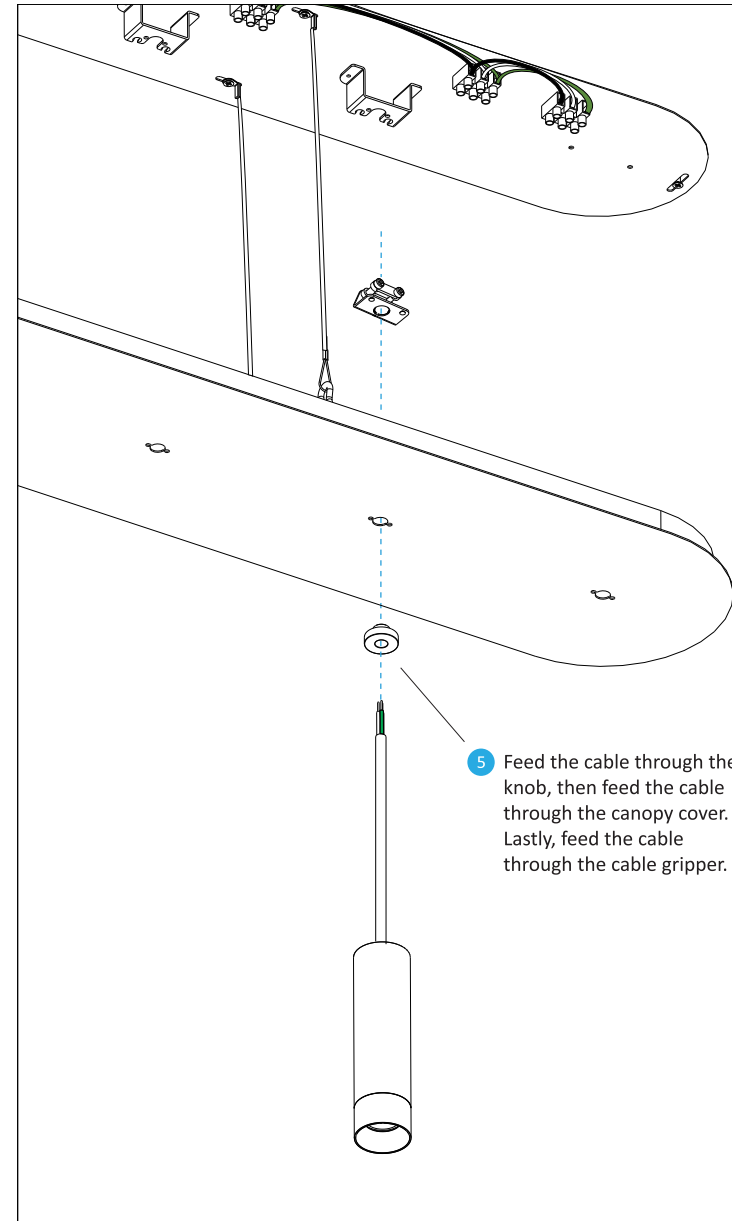

1 The canopy comes with 5 unconnected wire leads – Live (Black), Neutral (White) and 3 x Ground (Green). Using the provided wire nuts, connect Live (Black) cable to the Live wire from the mains source, and White (Neutral) to the Neutral wire from the mains source, and Ground (Green) to the ground.

2 Secure the canopy to the junction box with the provided screws, make sure the canopy is centered to the junction box and fully covering the junction box.

3 Secure the canopy to the ceiling with the provided screws.

4 Secure the canopy to the ceiling with the provided screws, install the screw through the mounting holes on the safety cable.

Combi pendant

Assembly Instructions Suspension mount (with Linear canopy)

5 Feed the cable through the knob, then feed the cable through the canopy cover. Lastly, feed the cable through the cable gripper.

6 Tighten the two screws on the cable gripper to secure the cable, using a screw driver.

7 Insert the cable gripper onto the bracket on the canopy.

Combi pendant

Assembly Instructions Suspension mount (with Linear canopy)