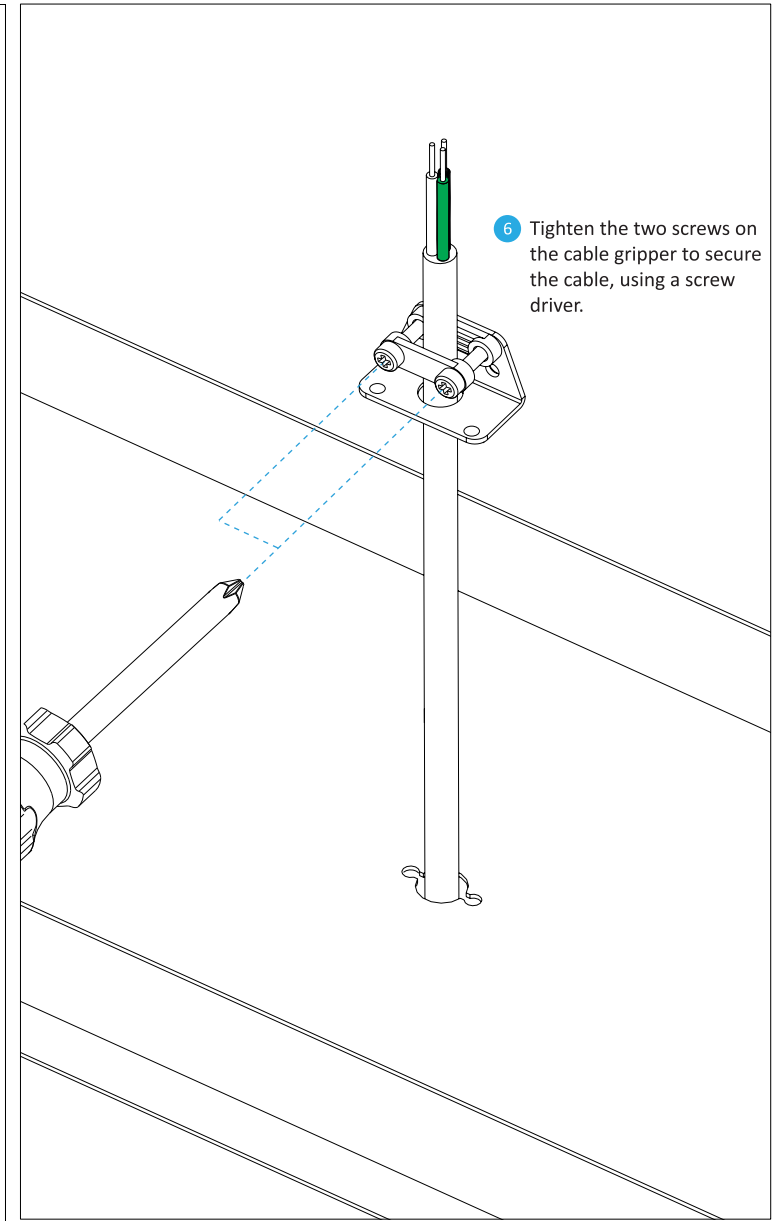

Combi pendant

Assembly Instructions Suspension mount (with Linear canopy)

Risk of shock. An electric shock could cause serious injury or death. Make sure your circuit breaker is OFF before installation. This lamp must be installed by a qualified electrician.

2 Secure the canopy to the junction box with the provided screws, make sure the canopy is centered to the junction box and fully covering the junction box.

3 Secure the canopy to the ceiling with the provided screws.

4 Secure the canopy to the ceiling with the provided screws, install the screw through the mounting holes on the safety cable.

Combi pendant

Assembly Instructions Suspension mount (with Linear canopy)

5 Feed the cable through the knob, then feed the cable through the canopy cover. Lastly, feed the cable through the cable gripper.

6 Tighten the two screws on the cable gripper to secure the cable, using a screw driver.

7 Insert the cable gripper onto the bracket on the canopy.

Combi pendant

Assembly Instructions Suspension mount (with Linear canopy)