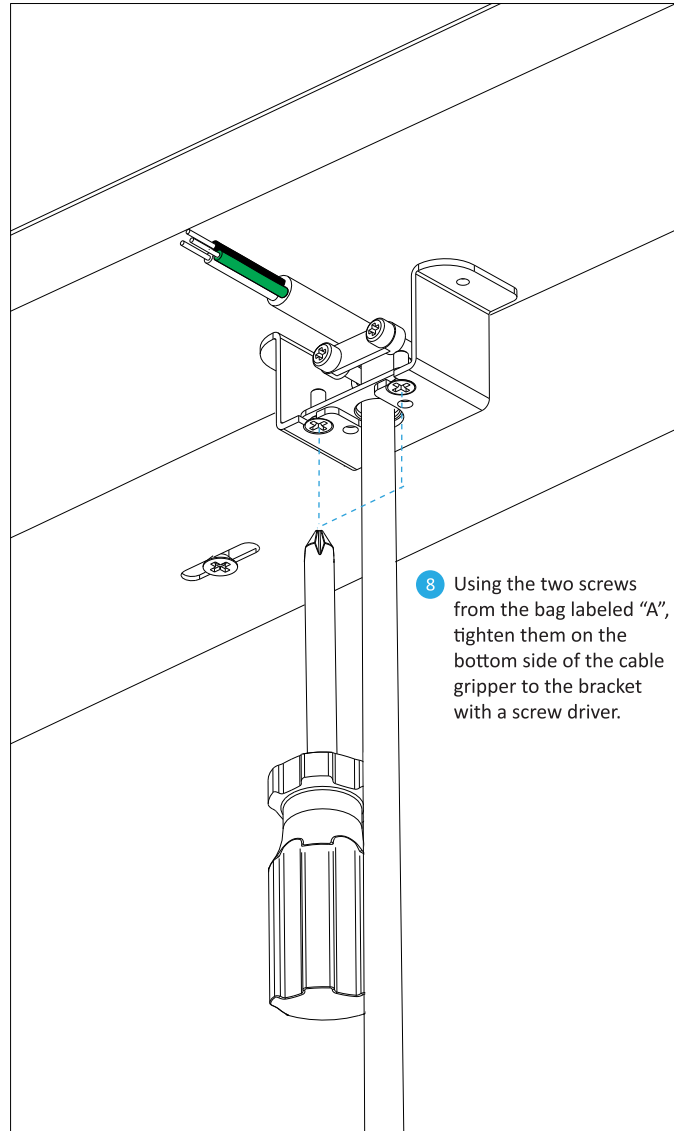

Combi pendant

Assembly Instructions Suspension mount (with Linear canopy)

Risk of shock. An electric shock could cause serious injury or death. Make sure your circuit breaker is OFF before installation. This lamp must be installed by a qualified electrician.

4 Secure the canopy to the ceiling with the provided screws, install the screw through the mounting holes on the safety cable.

Combi pendant

Assembly Instructions Suspension mount (with Linear canopy)

5 Feed the cable through the knob, then feed the cable through the canopy cover. Lastly, feed the cable through the cable gripper.

6 Tighten the two screws on the cable gripper to secure the cable, using a screw driver.

7 Insert the cable gripper onto the bracket on the canopy.

Combi pendant

Assembly Instructions Suspension mount (with Linear canopy)

Combi pendant

Assembly Instructions Suspension mount (with Linear canopy)

Combi pendant

Assembly Instructions Flush mount (with Linear canopy)

Risk of shock. An electric shock could cause serious injury or death. Make sure your circuit breaker is OFF before installation. This lamp must be installed by a qualified electrician.