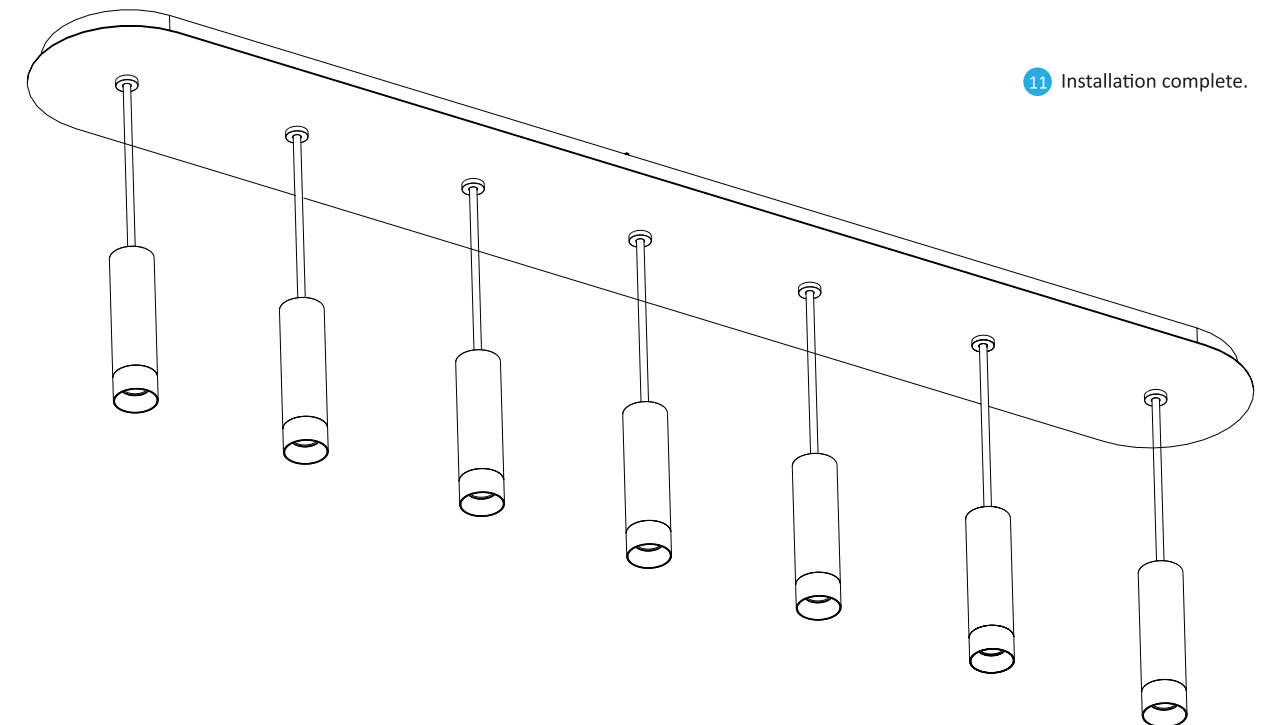

2 Secure the canopy to the junction box with the provided screws, make sure the canopy is centered to the junction box and fully covering the junction box.

3 Secure the canopy to the ceiling with the provided screws.

4 Secure the canopy to the ceiling with the provided screws, install the screw through the mounting holes on the safety cable.

Combi pendant

Assembly Instructions Suspension mount (with Linear canopy)

5 Feed the cable through the knob, then feed the cable through the canopy cover. Lastly, feed the cable through the cable gripper.

6 Tighten the two screws on the cable gripper to secure the cable, using a screw driver.

7 Insert the cable gripper onto the bracket on the canopy.

Combi pendant

Assembly Instructions Suspension mount (with Linear canopy)

Combi pendant

Assembly Instructions Suspension mount (with Linear canopy)

Combi pendant

Assembly Instructions Flush mount (with Linear canopy)

Risk of shock. An electric shock could cause serious injury or death. Make sure your circuit breaker is OFF before installation. This lamp must be installed by a qualified electrician.