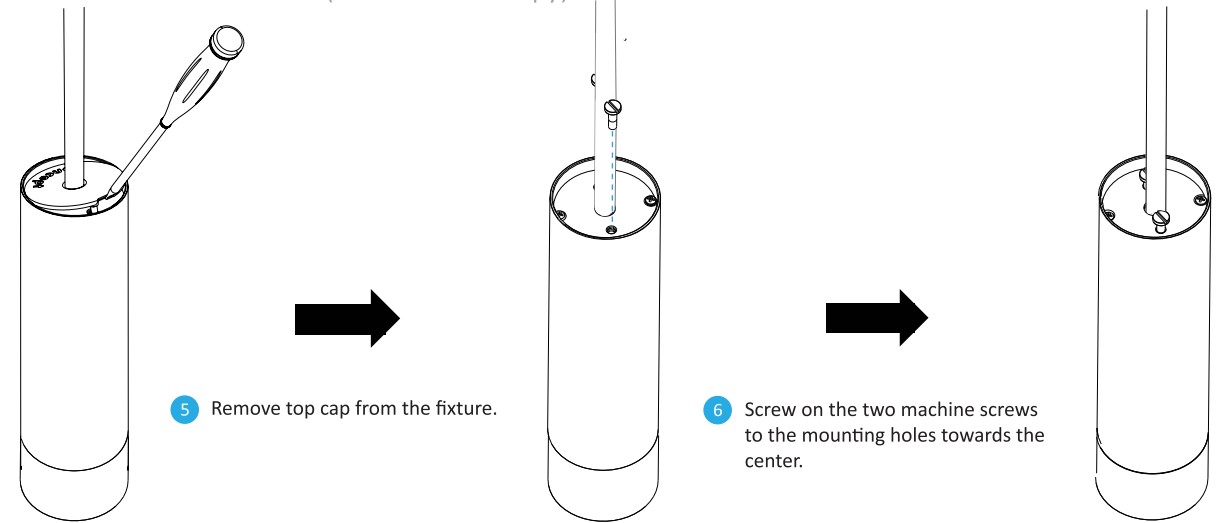

Combi pendant

Assembly Instructions Flush mount (with Linear canopy)