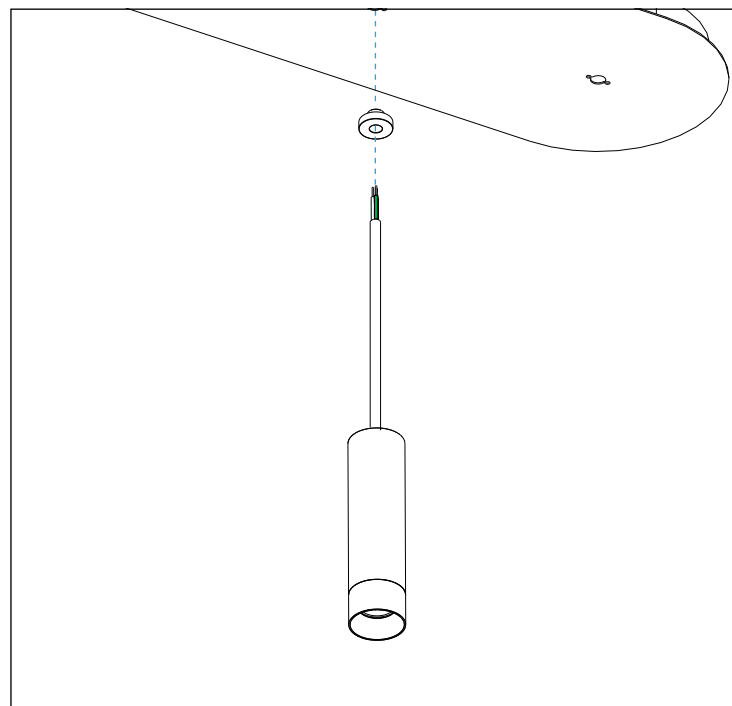

2 Secure the canopy to the junction box with the provided screws, make sure the canopy is centered to the junction box and fully covering the junction box.

3 Secure the canopy to the ceiling with the provided screws.

4 Secure the canopy to the ceiling with the provided screws, install the screw through the mounting holes on the safety cable.

Combi pendant

Assembly Instructions Suspension mount (with Linear canopy)

5 Feed the cable through the knob, then feed the cable through the canopy cover. Lastly, feed the cable through the cable gripper.

6 Tighten the two screws on the cable gripper to secure the cable, using a screw driver.

7 Insert the cable gripper onto the bracket on the canopy.

Combi pendant

Assembly Instructions Suspension mount (with Linear canopy)

Combi pendant

Assembly Instructions Suspension mount (with Linear canopy)

Combi pendant

Assembly Instructions Flush mount (with Linear canopy)

Risk of shock. An electric shock could cause serious injury or death. Make sure your circuit breaker is OFF before installation. This lamp must be installed by a qualified electrician.