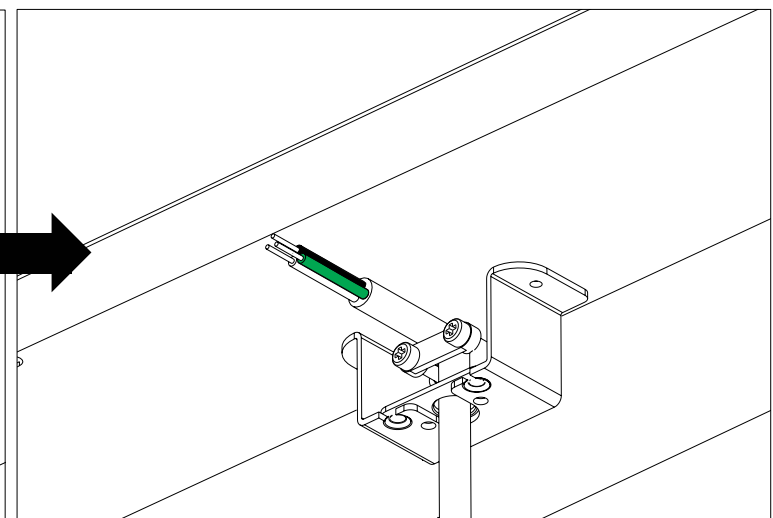

2 Secure the canopy to the junction box with the provided screws, make sure the canopy is centered to the junction box and fully covering the junction box.

3 Secure the canopy to the ceiling with the provided screws.

4 Secure the canopy to the ceiling with the provided screws, install the screw through the mounting holes on the safety cable.

Combi pendant

Assembly Instructions Suspension mount (with Linear canopy)

5 Feed the cable through the knob, then feed the cable through the canopy cover. Lastly, feed the cable through the cable gripper.

6 Tighten the two screws on the cable gripper to secure the cable, using a screw driver.

7 Insert the cable gripper onto the bracket on the canopy.

Combi pendant

Assembly Instructions Suspension mount (with Linear canopy)