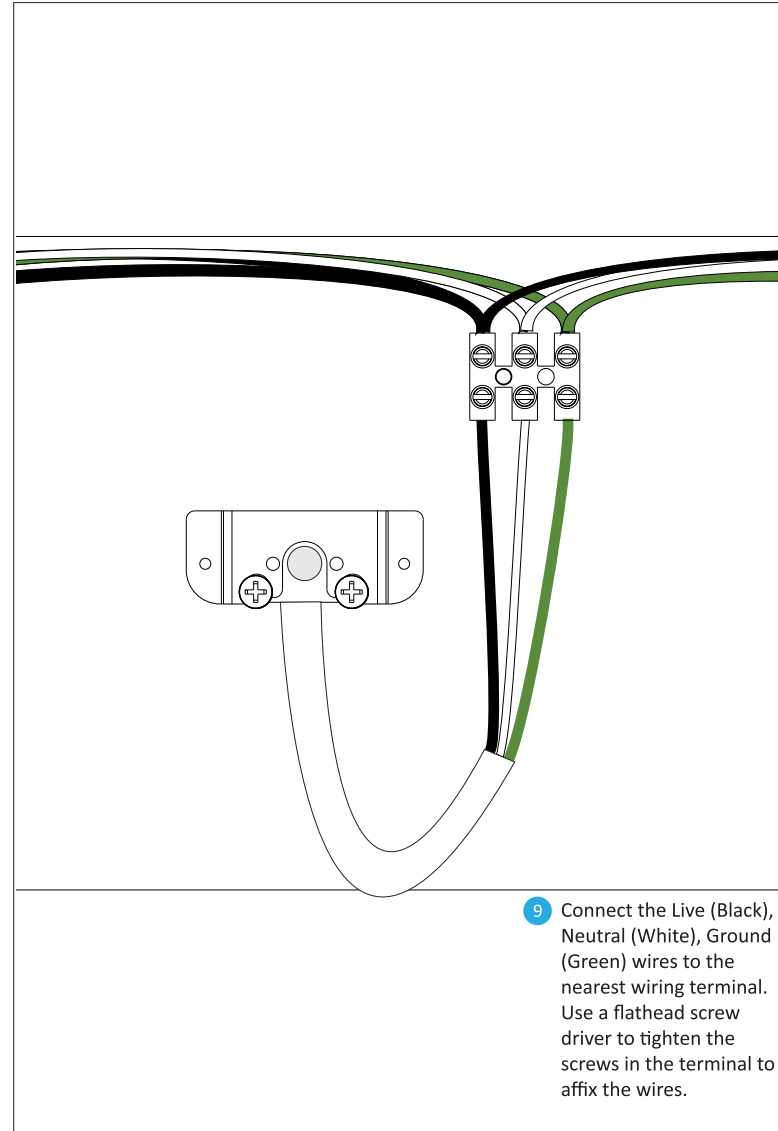

1 The canopy comes with 5 unconnected wire leads – Live (Black), Neutral (White) and 3 x Ground (Green). Using the provided wire nuts, connect Live (Black) cable to the Live wire from the mains source, and White (Neutral) to the Neutral wire from the mains source, and Ground (Green) to the ground.

2 Secure the canopy to the junction box with the provided screws, make sure the canopy is centered to the junction box and fully covering the junction box.

3 Secure the canopy to the ceiling with the provided screws.

4 Secure the canopy to the ceiling with the provided screws, install the screw through the mounting holes on the safety cable.

Combi pendant

Assembly Instructions Suspension mount (with Linear canopy)

5 Feed the cable through the knob, then feed the cable through the canopy cover. Lastly, feed the cable through the cable gripper.

6 Tighten the two screws on the cable gripper to secure the cable, using a screw driver.

7 Insert the cable gripper onto the bracket on the canopy.

Combi pendant

Assembly Instructions Suspension mount (with Linear canopy)