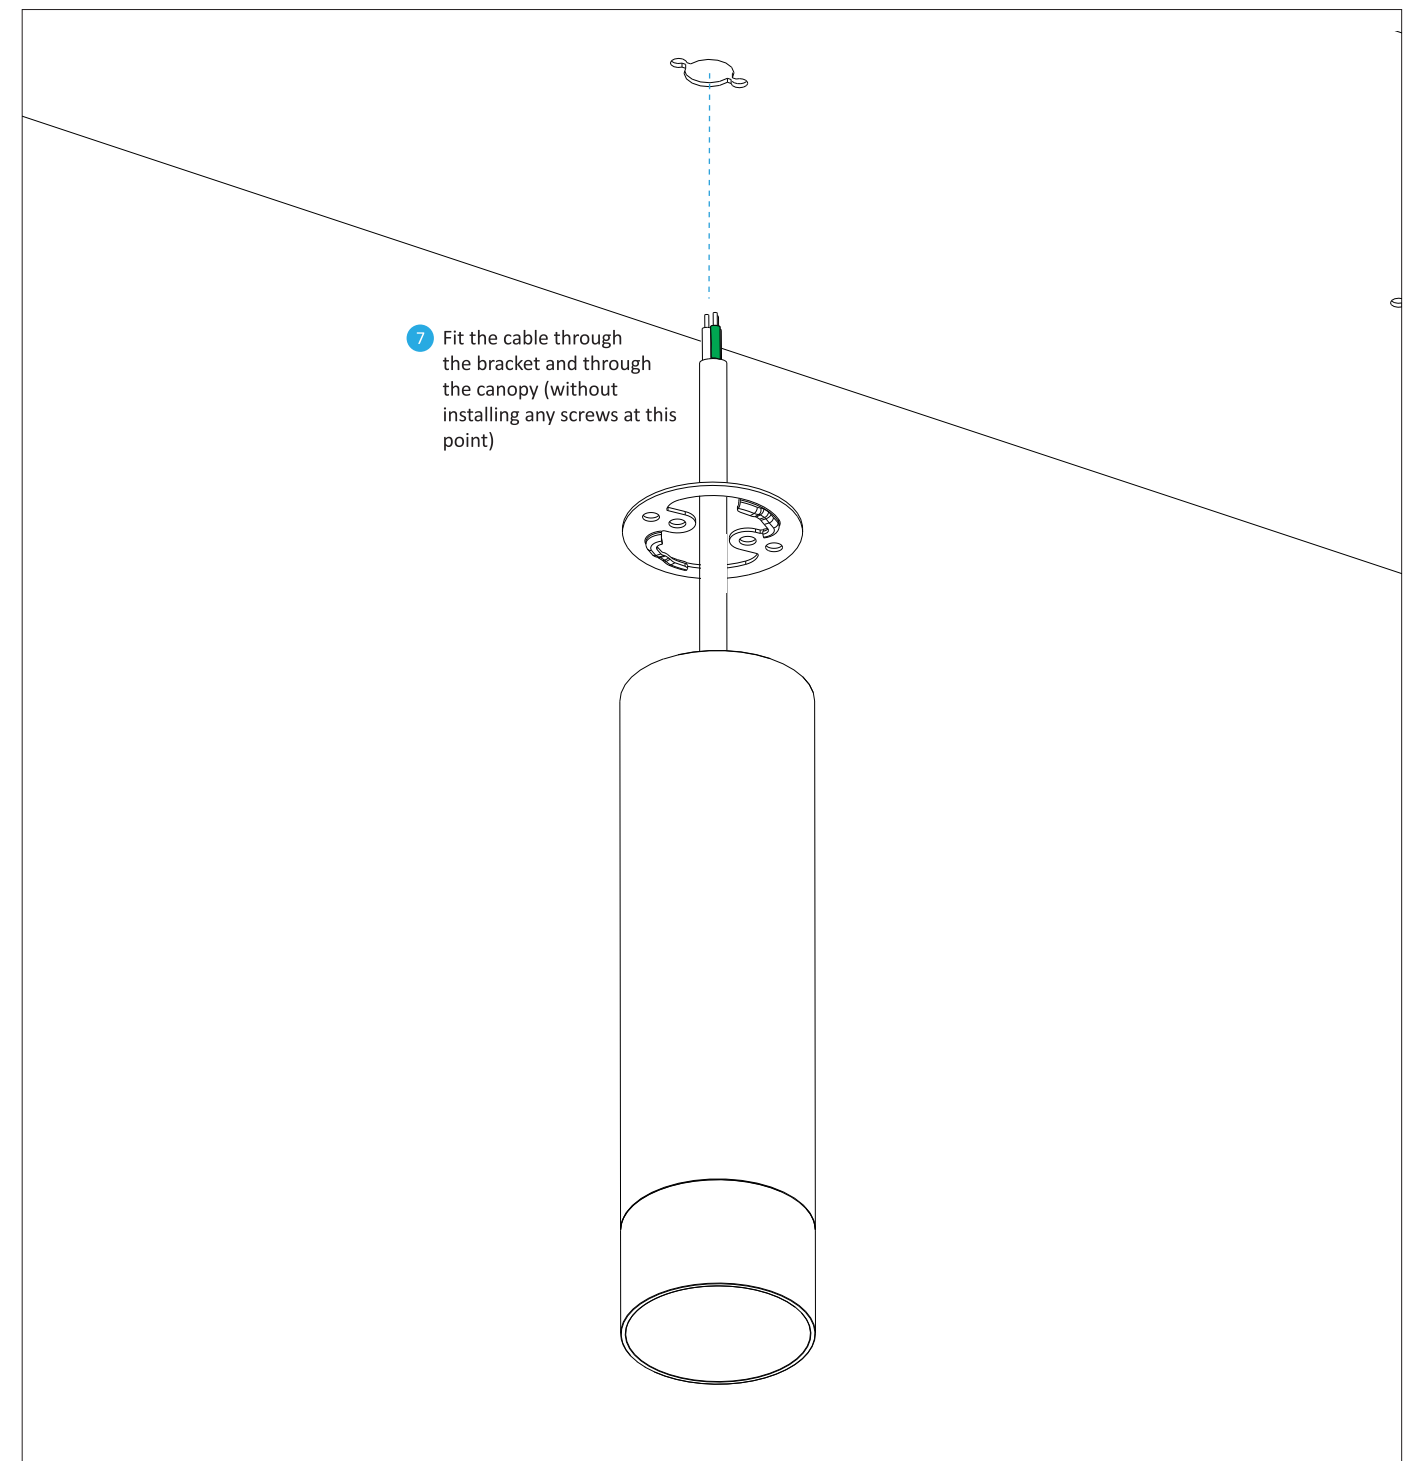

Combi pendant

Assembly Instructions Flush mount (with Linear canopy)