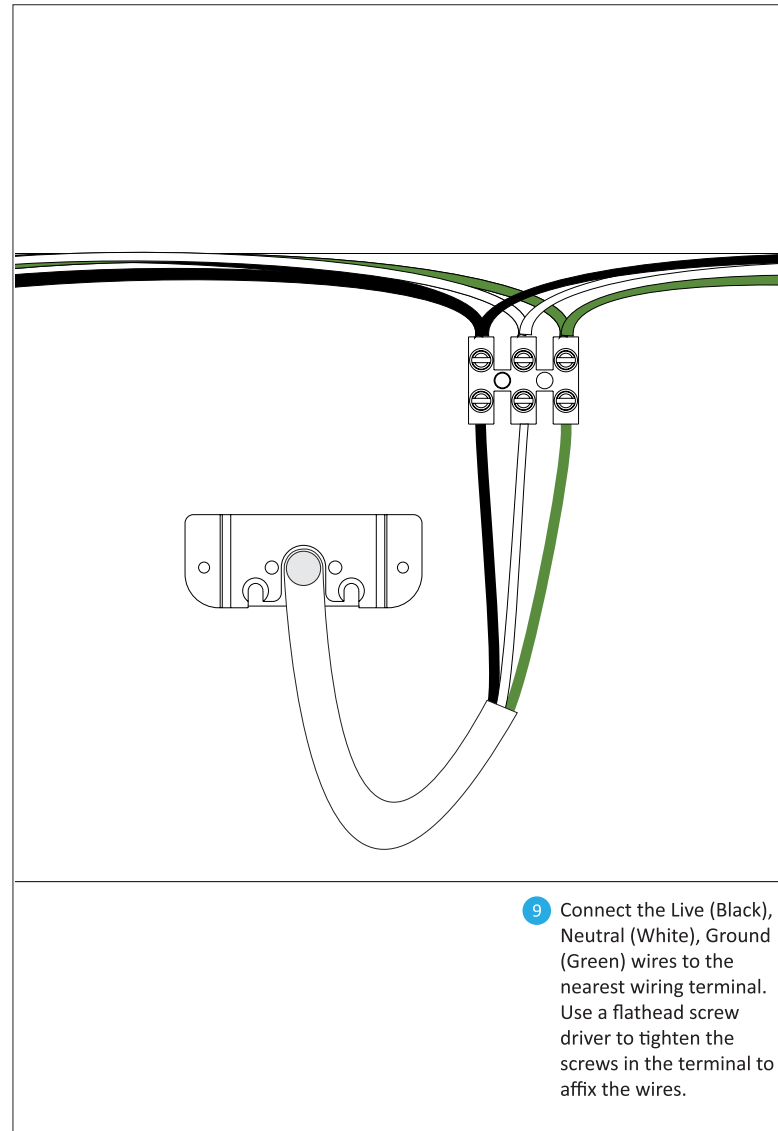

1 The canopy comes with 5 unconnected wire leads – Live (Black), Neutral (White) and 3 x Ground (Green). Using the provided wire nuts, connect Live (Black) cable to the Live wire from the mains source, and White (Neutral) to the Neutral wire from the mains source, and Ground (Green) to the ground.

4 Secure the canopy to the ceiling with the provided screws, install the screw through the mounting holes on the safety cable.

Combi pendant

Assembly Instructions Suspension mount (with Linear canopy)

5 Feed the cable through the knob, then feed the cable through the canopy cover. Lastly, feed the cable through the cable gripper.

6 Tighten the two screws on the cable gripper to secure the cable, using a screw driver.

7 Insert the cable gripper onto the bracket on the canopy.

Combi pendant

Assembly Instructions Suspension mount (with Linear canopy)

koncept

Combi pendant

Assembly Instructions Flush mount (with Linear canopy)

Combi pendant

Assembly Instructions Flush mount (with Linear canopy)

Combi pendant

Assembly Instructions Flush mount (with Linear canopy)