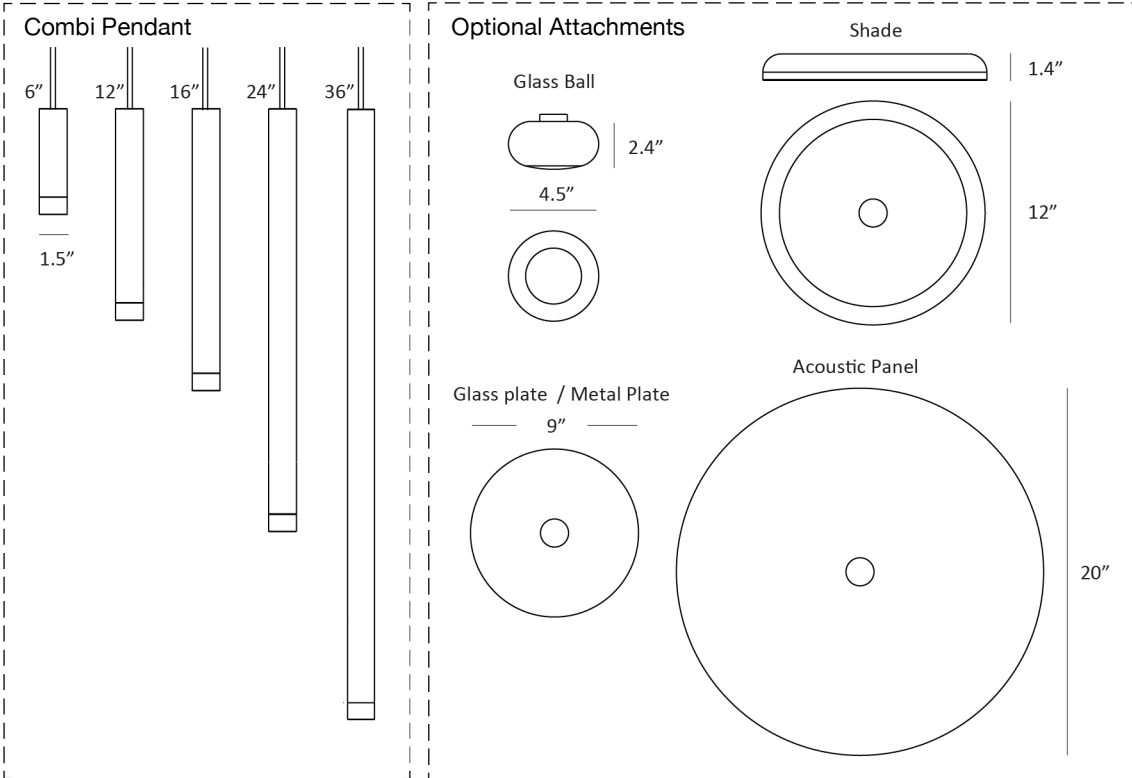

# Combi pendant

Designers  
Kenneth Ng, Edmund Ng

Ceiling

Best of NeoCon award SILVER 2022

A playful, make-it-your-own light fixture that can be made to fit any interior décor – the Combi Pendant series by Koncept aims to infuse new, customizable elements into pendant designs that are otherwise normally static and pre-determined. Serving as the backbone of the design, the 1.5” cylindrical light comes in 5 different lengths, all with an innovative 2-in-1 mounting capability for suspension and ceiling flush mounting. Over 10 different optional attachments are available at launch, including elements such as glass shades, acoustic panels, and a simple cylindrical snoot for those that prefers a minimalist look.

## Technical Information

Color Temperature:	2,700K
Lumens:	450
Energy Consumption:	7.7 W
Body lengths:	6", 12", 16", 24", 36"
Standard Finishes:	Matte Black, Brass, Matte White
Mounting:	Flush, Flush w/ canopy, Suspension
L-90 Rated Lifespan:	> 33,000 hours
Color Rendering Index:	90+
Brightness Adjustability:	Compatible with external dimmer
Material:	Aluminum, plastic
Safety Rating:	C-UL-US Certified
Rating:	Suitable for damp locations
Warranty:	5 years
Voltage:	120V

## Dimensions