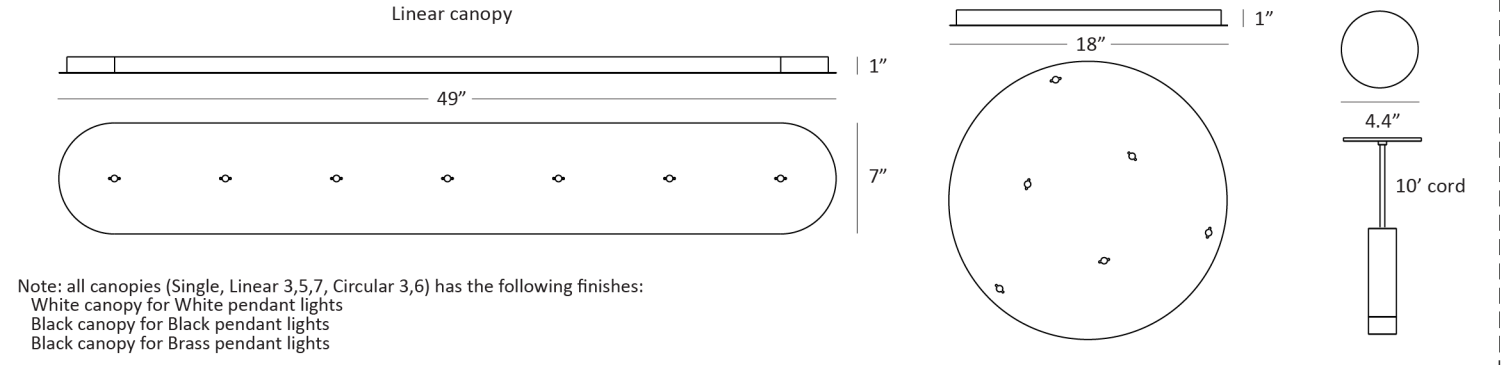

Canopies

LEED Information

Interior Lighting

To promote occupants' productivity, comfort and well-being by providing high-quality lighting.

Koncept's portable task lighting products provide more than three lighting levels that occupants can easily adjust to suit their needs. Furthermore, all Koncept lighting products use high quality LED light sources with CRI over 80 and L70 rated lifespan over 50,000 hours. Desktop and task personal lighting also provide the opportunity to reduce overhead lighting.

Integrative Process

To support high-performance, cost-effective project outcomes through an early analysis of the interrelationships among systems.

Koncept's LED desktop and task lighting provides finer control over lighting levels in occupied spaces. With personal lighting in place, elimination or downsizing of building lighting systems is possible.