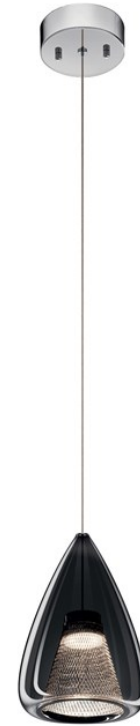

SPECIFICATIONS

Certifications/Qualifications	
Prop65	Yes www.kichler.com/warranty
Dimensions	
Base Backplate	1.57 X 4.72 X 0
Weight	2.20 LBS
Height	9.50"
Overall Height	119.10"
Width	6.50"
Light Source	
Delivered Lumens	300
Dimmable	Yes
Lamp Included	Integrated
Light Source	LED
Mounting/Installation	
Interior/Exterior	INTERIOR
Lead Wire Length	108"
Location Rating	Dry
Mounting Weight	2.20 LBS
Photometrics	
Color Rendering Index	90
Color Temperature Range	3000
Kelvin Temperature	3000K

FIXTURE ATTRIBUTES

Housing	
Diffuser Description	Smoke Glass With Chrome Mesh Shade
Primary Material	STEEL
Shade Dimensions	2.20
Product/Ordering Information	
SKU	84019
Finish	Chrome
Style	Contemporary
UPC	887913840196

Finish Options

Chrome

ALSO IN THIS FAMILY

84155

84154

84021

84020