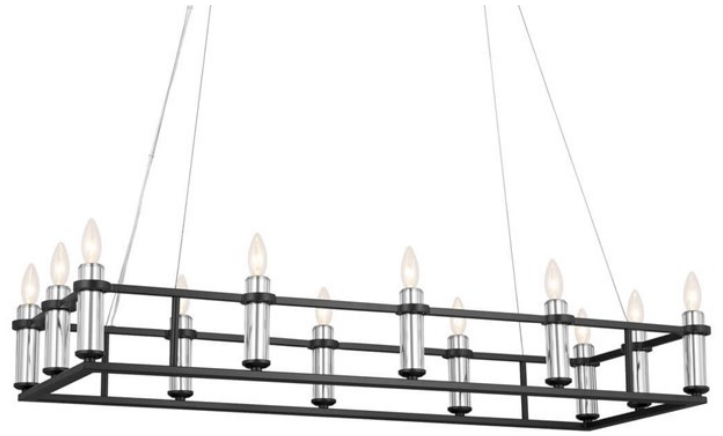

SPECIFICATIONS

Certifications/Qualifications

Class 2 n/a
www.kichler.com/warranty

Dimensions

Base Backplate 25.50 x 5.00
 Weight 23.00 LBS
 Height 6.50"
 Length 45.25"
 Overall Height 130.00"
 Width 17.00"

Electrical

Input Voltage 120.00V

Light Source

Dimmable n/a
 Lamp Included Not Included
 Lamp Type B10
 Max or Nominal Watt 60.00
 # of Bulbs/LED Modules 12
 Socket Type E12 (Candelabra)

Mounting/Installation

Connector Yes
 Interior/Exterior INTERIOR
 Lead Wire Length 132"
 Location Rating Dry
 Mounting Weight 14.50 LBS
 Wire Connectors Wire Nuts

FIXTURE ATTRIBUTES

Housing

Primary Material Steel
 Shade Included n/a

Product/Ordering Information

SKU 52492BK
 Finish Black
 Style Traditional
 UPC 783927017848

Finish Options

-  Black
-  Brushed Natural Brass
-  Polished Nickel

ALSO IN THIS FAMILY

55146BK

55146BNB

55146PN