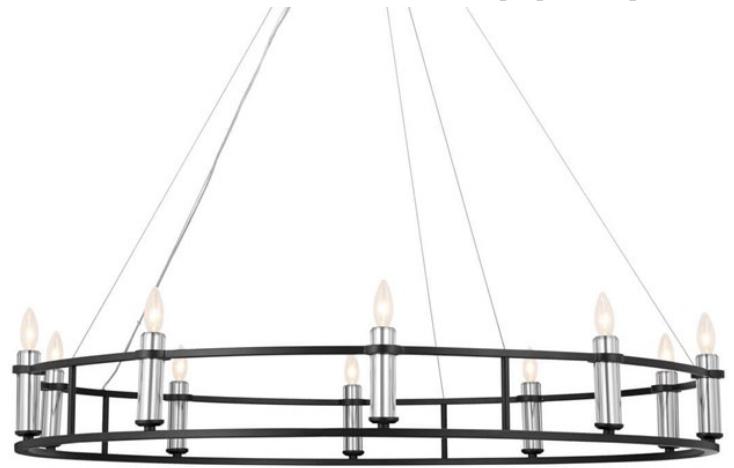

SPECIFICATIONS

Certifications/Qualifications

Class 2 n/a
www.kichler.com/warranty

Dimensions

Base Backplate 10.00 DIA
 Weight 22.75 LBS
 Height 6.50"
 Overall Height 130.00"
 Width 50.00"

Electrical

Input Voltage 120.00V

Light Source

Dimmable n/a
 Lamp Included Not Included
 Lamp Type B10
 Max or Nominal Watt 60.00
 # of Bulbs/LED Modules 10
 Socket Type E12 (Candelabra)

Mounting/Installation

Connector Yes
 Interior/Exterior INTERIOR
 Lead Wire Length 132"
 Location Rating Dry
 Mounting Weight 15.75 LBS
 Wire Connectors Wire Nuts

FIXTURE ATTRIBUTES

Housing

Primary Material Steel
 Shade Included n/a

Product/Ordering Information

SKU 52491BK
 Finish Black
 Style Traditional
 UPC 783927018579

Finish Options

-  Black
-  Brushed Natural Brass
-  Polished Nickel