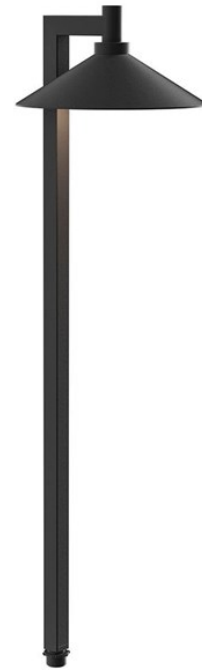

**SPECIFICATIONS**

|                                      |  |
|--------------------------------------|--|
| <b>Certifications/Qualifications</b> |  |
|                                      | <a href="http://www.kichler.com/warranty">www.kichler.com/warranty</a> |
| <b>Dimensions</b>                    |  |
| Height                               | 26.00"   |
| Width                                | 7.25"  |
| <b>Electrical</b>                    |  |
| Input Voltage                        | 12.00V   |
| Operating Voltage Range              | 44819.00   |
| Voltage                              | 12 DCV   |
| <b>Light Source</b>                  |  |
| Delivered Lumens                     | 302  |
| Volt-Amperes (VA)                    | 5.80   |
| <b>Mounting/Installation</b>         |  |
| Connector                            | Yes  |
| Location Rating                      | Wet  |
| Modular                              | Yes  |
| Wire Connectors                      | Wire Nuts  |
| <b>Photometrics</b>                  |  |
| Color Rendering Index                | 80   |
| Kelvin Temperature                   | 3000K  |

**FIXTURE ATTRIBUTES**

|  |                |
|--|----------------|
| <b>Housing</b>   |                |
| Primary Material   | Aluminum       |
| <b>Product/Ordering Information</b>  |                |
| SKU  | 15800BKT30R    |
| Finish   | Textured Black |
| UPC  | 783927011976   |
| <b>Finish Options</b>  |                |
|  Centennial Brass              |                |
|  Textured Architectural Bronze |                |
|  Textured Black                |                |