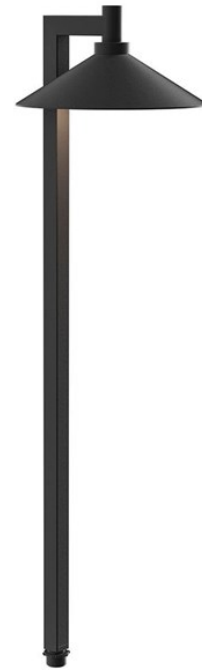

SPECIFICATIONS

Certifications/Qualifications	
	www.kichler.com/warranty
Dimensions	
Height	26.00"
Width	7.25"
Electrical	
Input Voltage	12.00V
Operating Voltage Range	44819.00
Voltage	12 DCV
Light Source	
Delivered Lumens	294
Volt-Amperes (VA)	5.80
Mounting/Installation	
Connector	Yes
Location Rating	Wet
Modular	Yes
Wire Connectors	Wire Nuts
Photometrics	
Color Rendering Index	80
Kelvin Temperature	2700K

FIXTURE ATTRIBUTES

Housing	
Primary Material	Aluminum
Product/Ordering Information	
SKU	15800BKT27R
Finish	Textured Black
UPC	783927011914
Finish Options	
	Centennial Brass
	Textured Architectural Bronze
	Textured Black