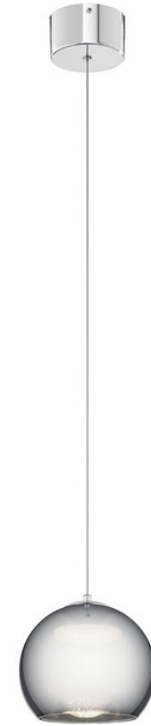

SPECIFICATIONS

Certifications/Qualifications

Prop65	Yes www.kichler.com/warranty
--------	---

Dimensions

Base Backplate	2.76 X 4.72 X 0
Weight	3.53 LBS
Height	7.50"
Overall Height	118.24"
Width	7.75"

Light Source

Delivered Lumens	250
Dimmable	Yes
Lamp Included	Integrated
Light Source	LED
# of Bulbs/LED Modules	1

Mounting/Installation

Interior/Exterior	INTERIOR
Lead Wire Length	108"
Location Rating	Dry
Mounting Weight	118.24 LBS

Photometrics

Color Rendering Index	80
Color Temperature Range	3200
Kelvin Temperature	3000K

FIXTURE ATTRIBUTES

Housing

Diffuser Description	Smoked Glass
Primary Material	GLASS

Product/Ordering Information

SKU	83951
Finish	Chrome
Style	Contemporary
UPC	887913839510

Finish Options

- Chrome

ALSO IN THIS FAMILY