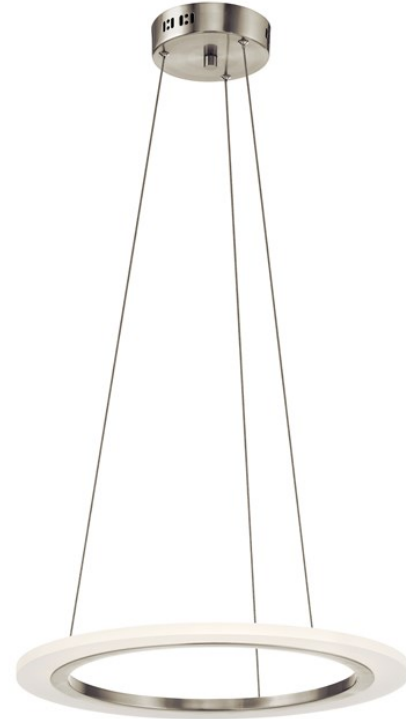

SPECIFICATIONS

Certifications/Qualifications	
Prop65	Yes www.kichler.com/warranty
Dimensions	
Base Backplate	1.57 X 6.3 X 0
Weight	5.06 LBS
Height	0.75"
Overall Height	98.20"
Width	19.50"
Light Source	
Delivered Lumens	1300
Dimmable	Yes
Lamp Included	Integrated
Light Source	LED
Mounting/Installation	
Interior/Exterior	INTERIOR
Lead Wire Length	96"
Location Rating	Dry
Mounting Weight	5.06 LBS
Photometrics	
Color Rendering Index	80
Color Temperature Range	3000
Kelvin Temperature	3000K

FIXTURE ATTRIBUTES

Housing	
Diffuser Description	Matte White Acrylic
Primary Material	STEEL
Shade Dimensions	5.06
Product/Ordering Information	
SKU	83671
Finish	Brushed Nickel
Style	Contemporary
UPC	887913836717

Finish Options	
 Bronze	
 Brushed Nickel	

ALSO IN THIS FAMILY