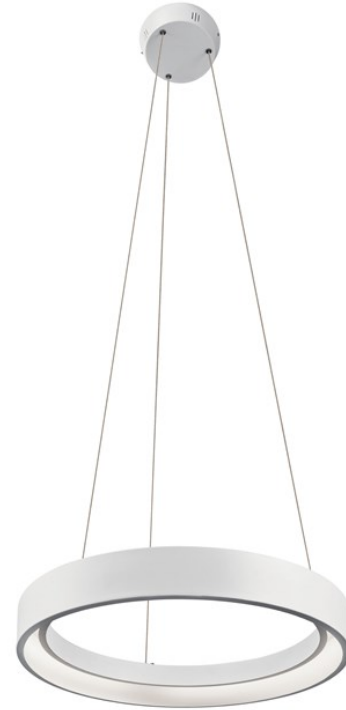

SPECIFICATIONS

Certifications/Qualifications

Prop65	Yes www.kichler.com/warranty
--------	---

Dimensions

Base Backplate	2.17 X 7.87 X 0
Weight	5.06 LBS
Height	2.25"
Length	17.75"
Overall Height	112.53"
Width	17.75"

Light Source

Delivered Lumens	600
Dimmable	Yes
Lamp Included	Integrated
Light Source	LED
# of Bulbs/LED Modules	1

Mounting/Installation

Interior/Exterior	Interior
Lead Wire Length	108"
Location Rating	Dry
Mounting Weight	5.06 LBS

Photometrics

Color Rendering Index	80
Color Temperature Range	4000
Kelvin Temperature	4000K

FIXTURE ATTRIBUTES

Housing

Diffuser Description	White Acrylic
Primary Material	Steel

Product/Ordering Information

SKU	83452
Finish	Textured White
Style	Contemporary
UPC	887913834522

Finish Options

-  Brushed Nickel
-  Textured Black
-  Textured White

ALSO IN THIS FAMILY

84157

84156

83260

83453