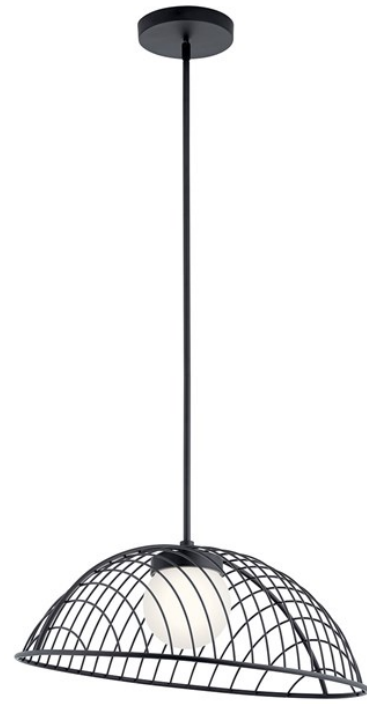

SPECIFICATIONS

Certifications/Qualifications

www.kichler.com/warranty

Dimensions

Base Backplate	7.00 DIA
Weight	10.00 LBS
Height	12.00"
Overall Height	50.50"
Width	24.00"

Light Source

Delivered Lumens	725
Dimmable	Yes
Expected Life Span (Hours)	40000
Lamp Included	Integrated
Light Source	LED
Max or Nominal Watt	11W
# of Bulbs/LED Modules	1
Max Wattage/Range	11W

Mounting/Installation

Interior/Exterior	Interior
Location Rating	Dry
Mounting Style	Ceiling Mount
Mounting Weight	9.00 LBS

Photometrics

Color Rendering Index	90
Kelvin Temperature	3000K

FIXTURE ATTRIBUTES

Housing

Diffuser Description	Satin Edged Cased Opal Glass
Primary Material	STEEL

Product/Ordering Information

SKU	84095MBK
Finish	Matte Black
Style	Contemporary
UPC	887913601803

Finish Options

-  Matte Black
-  White