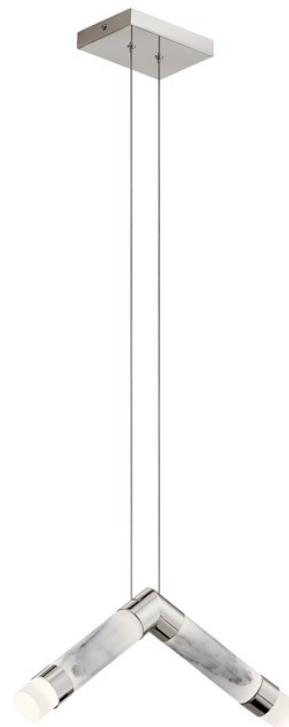

SPECIFICATIONS

Certifications/Qualifications	
	www.kichler.com/warranty
Dimensions	
Base Backplate	7.10 X 5.31
Weight	6.80 LBS
Height	8.75"
Length	20.50"
Overall Height	105.81"
Width	5.25"
Light Source	
Delivered Lumens	1050
Dimmable	Yes
Expected Life Span (Hours)	40000
Lamp Included	Integrated
Light Source	LED
Max or Nominal Watt	75W
# of Bulbs/LED Modules	2
Mounting/Installation	
Location Rating	Dry
Mounting Weight	6.80 LBS
Photometrics	
Color Rendering Index	90
Kelvin Temperature	3000K

FIXTURE ATTRIBUTES

Housing	
Diffuser Description	Etched Acrylic With White Marble Accents
Primary Material	STEEL
Product/Ordering Information	
SKU	84138
Finish	Polished Nickel
Style	Contemporary
UPC	887913841384

Finish Options

 Polished Nickel

ALSO IN THIS FAMILY

84137

84136