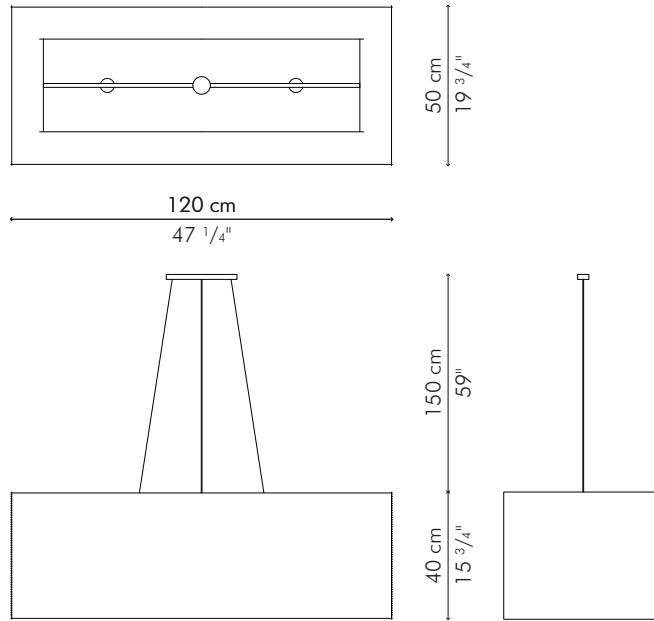

HANGING LAMP, rectangular

INDOOR

5 kg / 11 lbs

8 kg / 18 lbs

0.32 m³

3 x 60 watts

Surface mounted pre-wired lamp
E26 / E27
110V 60Hz / 230V 50Hz

INDOOR Buri (palm leaf spines), abaca, steel, handmade paper, Mylar

Brown

LHKI-B-4715