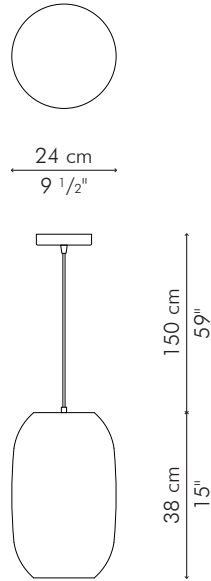

LANTERN, small

1.5 kg / 3.5 lbs

2 kg / 4.5 lbs

0.03 m³

1 x 75 watts

Surface mounted pre-wired lamp

E26 / E27

110V 60Hz / 230V 50Hz

INDOOR Buri (palm leaf spines), abaca, steel, handmade paper, Mylar

Brown

LHKI-B-0915