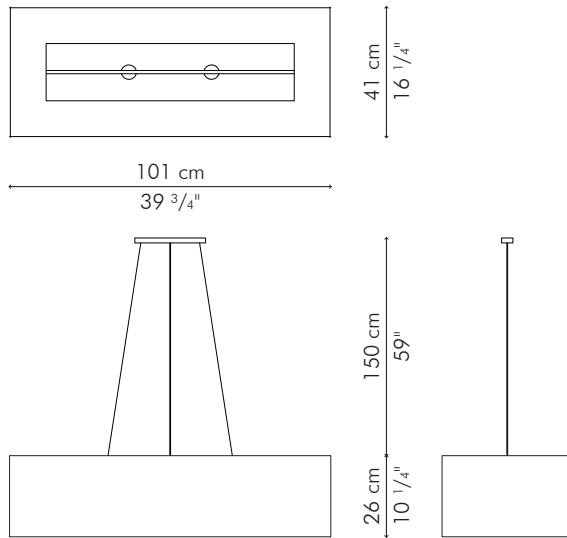

HANGING LAMP, rectangular slim

INDOOR

3.5 kg / 8 lbs

6 kg / 13.5 lbs

0.16 m³

2 x 60 watts

Surface mounted pre-wired lamp

E26 / E27

110V 60Hz / 230V 50Hz

INDOOR Buri (palm leaf spines), abaca, steel, handmade paper, Mylar

Brown

LHKI-B-3910