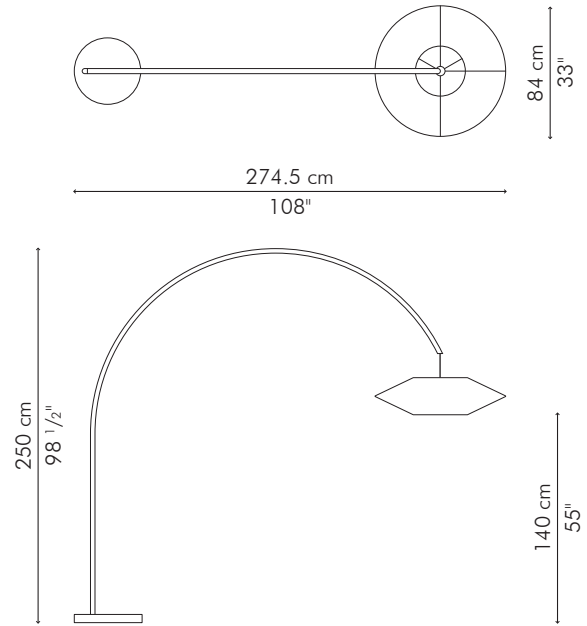

ARC LAMP, large

29.5 kg / 65 lbs

34 kg / 75 lbs

5.76 m³

1 x 100 watts

Portable pre-wired lamp
E26 / E27
110V 60Hz / 230V 50Hz

INDOOR Buri (palm leaf spines), abaca, steel, handmade paper, Mylar

Brown

LFKI-B-3398