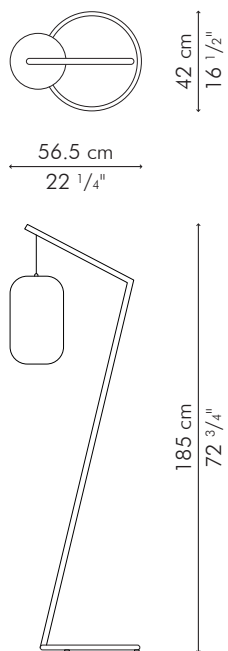

FLOOR LAMP

7.5 kg / 16.5 lbs

12 kg / 26.5 lbs

0.49 m³

1 x 100 watts

Portable pre-wired lamp

E26 / E27

110V 60Hz / 230V 50Hz

INDOOR Buri (palm leaf spines), abaca, steel, handmade paper, Mylar

Brown

LFKI-B-1672