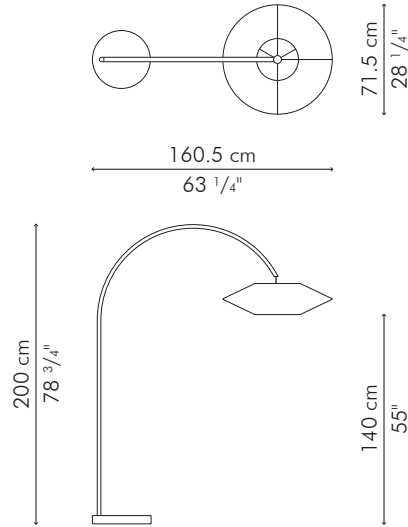

ARC LAMP, small

 18.5 kg / 41 lbs

 23 kg / 51 lbs

 2.24 m³

1 x 100 watts

Portable pre-wired lamp

E26 / E27

110V 60Hz / 230V 50Hz

LANTERN, large

47 cm
18 1/2"

150 cm
59"
80 cm
31 1/2"

 3 kg / 7 lbs

 5.5 kg / 12.5 lbs

 0.20 m³

1 x 100 watts

Surface mounted pre-wired lamp