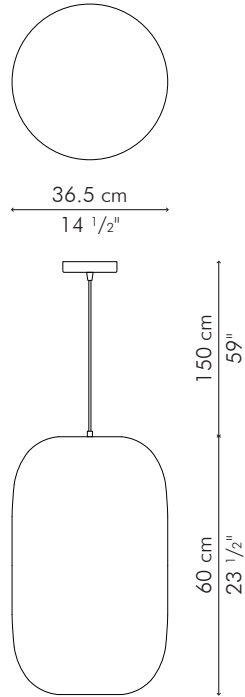

LANTERN, medium

2 kg / 4.5 lbs

3.5 kg / 8 lbs

0.09 m³

1 x 100 watts

Surface mounted pre-wired lamp

E26 / E27

110V 60Hz / 230V 50Hz

INDOOR Buri (palm leaf spines), abaca, steel, handmade paper, Mylar

Brown

LHKI-B-1423