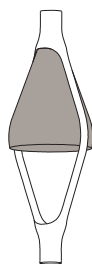

MATERIALS AND FINISHINGS / MATERIALI E FINITURE

DIFFUSER / DIFFUSORE

Amber / Ambra

Smokey grey / Fumè

Mouth blown glass
Vetro soffiato