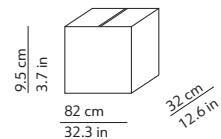

VICEVERSA 2

K370281GA
K370281GF

PACKAGING / IMBALLO

Diffuser
Volume: 0.029 m³ / 1.024 ft³
Gross weight: 2.20 kg / 4.84 lbs

Structure
Volume: 0.025 m³ / 0.880 ft³
Gross weight: 4.00 kg / 8.80 lbs

Diffuser x 2
Volume: 0.029 m³ / 1.024 ft³
Gross weight: 2.20 kg / 4.84 lbs

Structure x 2
Volume: 0.025 m³ / 0.880 ft³
Gross weight (Viceversa): 4.00 kg / 8.80 lbs
Gross weight (Viceversa 2): 3.13 kg / 6.89 lbs

MATERIALS AND FINISHINGS / MATERIALI E FINITURE

DIFFUSER / DIFFUSORE