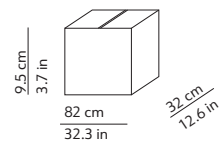

VICEVERSA 2

K370281GA
K370281GF

PACKAGING / IMBALLO

Diffuser
Volume: 0.029 m³ / 1.024 ft³
Gross weight: 2.20 kg / 4.84 lbs

Structure
Volume: 0.025 m³ / 0.880 ft³
Gross weight: 4.00 kg / 8.80 lbs

Diffuser x 2
Volume: 0.029 m³ / 1.024 ft³
Gross weight: 2.20 kg / 4.84 lbs

Structure x 2
Volume: 0.025 m³ / 0.880 ft³
Gross weight (Viceversa): 4.00 kg / 8.80 lbs
Gross weight (Viceversa 2): 3.13 kg / 6.89 lbs

MATERIALS AND FINISHINGS / MATERIALI E FINITURE

DIFFUSER / DIFFUSORE