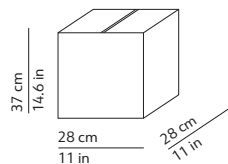

VICEVERSA 2

K370281GA
K370281GF

PACKAGING / IMBALLO

Diffuser
Volume: 0.029 m³ / 1.024 ft³
Gross weight: 2.20 kg / 4.84 lbs

Structure
Volume: 0.025 m³ / 0.880 ft³
Gross weight: 4.00 kg / 8.80 lbs

Diffuser x 2
Volume: 0.029 m³ / 1.024 ft³
Gross weight: 2.20 kg / 4.84 lbs

Structure x 2
Volume: 0.025 m³ / 0.880 ft³
Gross weight (Viceversa): 4.00 kg / 8.80 lbs
Gross weight (Viceversa 2): 3.13 kg / 6.89 lbs

MATERIALS AND FINISHINGS / MATERIALI E FINITURE

DIFFUSER / DIFFUSORE