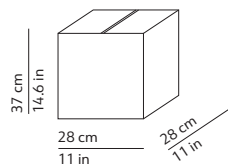

* Canopy IP20 - structure built in compliance with IP54 specifications
* Rosone IP20 - struttura costruita in conformità alle specifiche IP54

CODES AND DIMENSIONS / CODICI E DIMENSIONI

VICEVERSA

K370280GA
K370280GF

VICEVERSA 2

K370281GA
K370281GF

PACKAGING / IMBALLO

Diffuser
Volume: 0.029 m³ / 1.024 ft³
Gross weight: 2.20 kg / 4.84 lbs

Structure
Volume: 0.025 m³ / 0.880 ft³
Gross weight: 4.00 kg / 8.80 lbs

Diffuser x 2
Volume: 0.029 m³ / 1.024 ft³
Gross weight: 2.20 kg / 4.84 lbs

Structure x 2
Volume: 0.025 m³ / 0.880 ft³
Gross weight (Viceversa): 4.00 kg / 8.80 lbs
Gross weight (Viceversa 2): 3.13 kg / 6.89 lbs

MATERIALS AND FINISHINGS / MATERIALI E FINITURE

DIFFUSER / DIFFUSORE