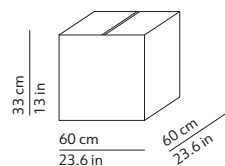

PACKAGING / IMBALLO

Volume: 0.119 m³ / 4.195 ft³
Gross weight: 5.32 kg / 11.7 lbs

MATERIALS AND FINISHINGS / MATERIALI E FINITURE

DIFFUSER / DIFFUSORE

○ White / Bianco

● Ecrù / Ecrù

● Moka / Moka

Fire resistant fabric shade
Paralume in tessuto ignifugo