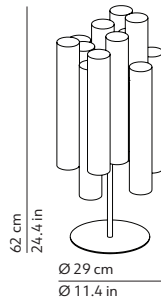

### CODES AND DIMENSIONS / CODICI E DIMENSIONI

K400335

### PACKAGING / IMBALLO

Diffusers  
Volume: 0.033 m<sup>3</sup> / 1.171 ft<sup>3</sup>  
Gross weight: 3.20 kg / 7.04 lbs

Structure  
Volume: 0.033 m<sup>3</sup> / 1.171 ft<sup>3</sup>  
Gross weight: 3.82 kg / 8.40 lbs