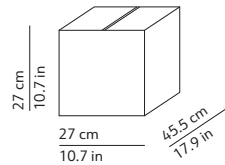

### CODES AND DIMENSIONS / CODICI E DIMENSIONI

K400335

### PACKAGING / IMBALLO

Diffusers  
Volume: 0.033 m<sup>3</sup> / 1.171 ft<sup>3</sup>  
Gross weight: 3.20 kg / 7.04 lbs

Structure  
Volume: 0.033 m<sup>3</sup> / 1.171 ft<sup>3</sup>  
Gross weight: 3.82 kg / 8.40 lbs