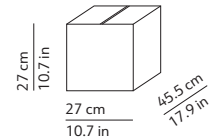

### CODES AND DIMENSIONS / CODICI E DIMENSIONI

K400335

### PACKAGING / IMBALLO

Diffusers  
Volume: 0.033 m<sup>3</sup> / 1.171 ft<sup>3</sup>  
Gross weight: 3.20 kg / 7.04 lbs

Structure  
Volume: 0.033 m<sup>3</sup> / 1.171 ft<sup>3</sup>  
Gross weight: 3.82 kg / 8.40 lbs