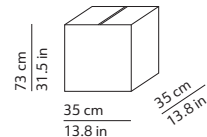

CODES AND DIMENSIONS / CODICI E DIMENSIONI

K360375N
K360375O

PACKAGING / IMBALLO

Diffuser
Volume: 0.064 m³ / 2.260 ft³
Gross weight: 2.50 kg / 5.50 lbs

Structure
Volume: 0.128 m³ / 4.520 ft³
Gross weight: 4.00 kg / 8.80 lbs