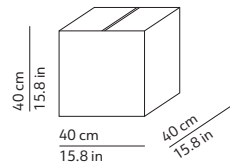

CODES AND DIMENSIONS / CODICI E DIMENSIONI

K360375N
K360375O

PACKAGING / IMBALLO

Diffuser
Volume: 0.064 m³ / 2.260 ft³
Gross weight: 2.50 kg / 5.50 lbs

Structure
Volume: 0.128 m³ / 4.520 ft³
Gross weight: 4.00 kg / 8.80 lbs