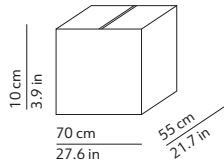

CODES AND DIMENSIONS / CODICI E DIMENSIONI

505424N

PACKAGING / IMBALLO

Volume: 0.039 m³ / 1.360 ft³
Gross weight: 2.50 kg / 5.51 lbs

MATERIALS AND FINISHINGS / MATERIALI E FINITURE

STRUCTURE / STRUTTURA

Black / Nero
 RAL 9005
 Matt / Opaco