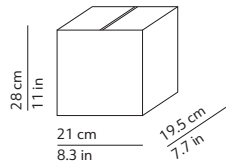

PACKAGING / IMBALLO

Volume: 0.011 m³ / 0.401 ft³
Gross weight: 2.06 kg / 4.53 lbs

MATERIALS AND FINISHINGS / MATERIALI E FINITURE

DIFFUSER / DIFFUSORE

○ White / Bianco

Pressed and acid-etched glass
Vetro pressato e acidato