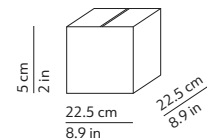

CODES AND DIMENSIONS / CODICI E DIMENSIONI

K350356B
K350356C
K350356O

PACKAGING / IMBALLO

Diffuser
Volume: 0.027 m³ / 0.968 ft³
Gross weight: 2.00 kg / 4.40 lbs

Structure
Volume: 0.003 m³ / 0.089 ft³
Gross weight: 1.50 kg / 3.30 lbs