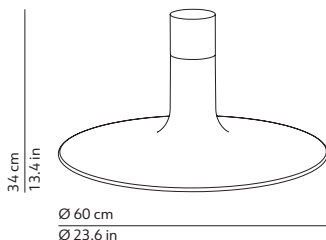

#### PACKAGING / IMBALLO

Diffuser  
Volume: 0.174 m<sup>3</sup> / 6.153 ft<sup>3</sup>  
Gross weight: 5.12 kg / 11.26 lbs

Structure  
Volume: 0.007 m<sup>3</sup> / 0.244 ft<sup>3</sup>  
Gross weight: 0.69 kg / 1.52 lbs

##### LOUIS 41

K075245M

Diffuser  
Volume: 0.174 m<sup>3</sup> / 6.153 ft<sup>3</sup>  
Gross weight: 5.12 kg / 11.26 lbs

Structure  
Volume: 0.007 m<sup>3</sup> / 0.244 ft<sup>3</sup>  
Gross weight: 0.90 kg / 1.98 lbs

##### LOUIS 48

K075245L

Diffuser  
Volume: 0.174 m<sup>3</sup> / 6.153 ft<sup>3</sup>  
Gross weight: 5.12 kg / 11.26 lbs

Structure  
Volume: 0.007 m<sup>3</sup> / 0.244 ft<sup>3</sup>  
Gross weight: 1.14 kg / 2.51 lbs