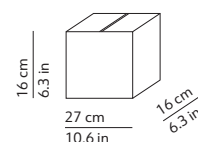

#### PACKAGING / IMBALLO

Diffuser  
Volume: 0.174 m<sup>3</sup> / 6.153 ft<sup>3</sup>  
Gross weight: 5.12 kg / 11.26 lbs

Structure  
Volume: 0.007 m<sup>3</sup> / 0.244 ft<sup>3</sup>  
Gross weight: 0.69 kg / 1.52 lbs

##### LOUIS 41

K075245M

Diffuser  
Volume: 0.174 m<sup>3</sup> / 6.153 ft<sup>3</sup>  
Gross weight: 5.12 kg / 11.26 lbs

Structure  
Volume: 0.007 m<sup>3</sup> / 0.244 ft<sup>3</sup>  
Gross weight: 0.90 kg / 1.98 lbs

##### LOUIS 48

K075245L

Diffuser  
Volume: 0.174 m<sup>3</sup> / 6.153 ft<sup>3</sup>  
Gross weight: 5.12 kg / 11.26 lbs

Structure  
Volume: 0.007 m<sup>3</sup> / 0.244 ft<sup>3</sup>  
Gross weight: 1.14 kg / 2.51 lbs