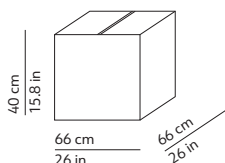

#### PACKAGING / IMBALLO

Diffuser  
Volume: 0.174 m<sup>3</sup> / 6.153 ft<sup>3</sup>  
Gross weight: 5.12 kg / 11.26 lbs

Structure  
Volume: 0.007 m<sup>3</sup> / 0.244 ft<sup>3</sup>  
Gross weight: 0.69 kg / 1.52 lbs

##### LOUIS 41

K075245M

Diffuser  
Volume: 0.174 m<sup>3</sup> / 6.153 ft<sup>3</sup>  
Gross weight: 5.12 kg / 11.26 lbs

Structure  
Volume: 0.007 m<sup>3</sup> / 0.244 ft<sup>3</sup>  
Gross weight: 0.90 kg / 1.98 lbs

##### LOUIS 48

K075245L

Diffuser  
Volume: 0.174 m<sup>3</sup> / 6.153 ft<sup>3</sup>  
Gross weight: 5.12 kg / 11.26 lbs

Structure  
Volume: 0.007 m<sup>3</sup> / 0.244 ft<sup>3</sup>  
Gross weight: 1.14 kg / 2.51 lbs