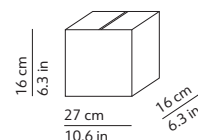

#### CODES AND DIMENSIONS / CODICI E DIMENSIONI

#### PACKAGING / IMBALLO

Diffuser  
Volume: 0.174 m<sup>3</sup> / 6.153 ft<sup>3</sup>  
Gross weight: 5.12 kg / 11.26 lbs

Structure  
Volume: 0.007 m<sup>3</sup> / 0.244 ft<sup>3</sup>  
Gross weight: 0.69 kg / 1.52 lbs

##### LOUIS 41

K075245M

Diffuser  
Volume: 0.174 m<sup>3</sup> / 6.153 ft<sup>3</sup>  
Gross weight: 5.12 kg / 11.26 lbs

Structure  
Volume: 0.007 m<sup>3</sup> / 0.244 ft<sup>3</sup>  
Gross weight: 0.90 kg / 1.98 lbs