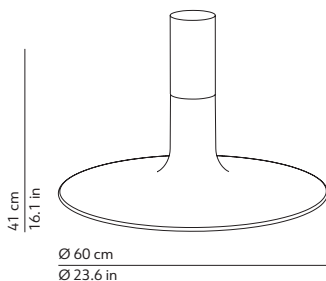

#### PACKAGING / IMBALLO

Diffuser  
Volume: 0.174 m<sup>3</sup> / 6.153 ft<sup>3</sup>  
Gross weight: 5.12 kg / 11.26 lbs

Structure  
Volume: 0.007 m<sup>3</sup> / 0.244 ft<sup>3</sup>  
Gross weight: 0.69 kg / 1.52 lbs

##### LOUIS 41

K075245M

Diffuser  
Volume: 0.174 m<sup>3</sup> / 6.153 ft<sup>3</sup>  
Gross weight: 5.12 kg / 11.26 lbs

Structure  
Volume: 0.007 m<sup>3</sup> / 0.244 ft<sup>3</sup>  
Gross weight: 0.90 kg / 1.98 lbs

##### LOUIS 48

K075245L

Diffuser  
Volume: 0.174 m<sup>3</sup> / 6.153 ft<sup>3</sup>  
Gross weight: 5.12 kg / 11.26 lbs

Structure  
Volume: 0.007 m<sup>3</sup> / 0.244 ft<sup>3</sup>  
Gross weight: 1.14 kg / 2.51 lbs