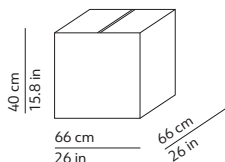

#### CODES AND DIMENSIONS / CODICI E DIMENSIONI

#### PACKAGING / IMBALLO

Diffuser  
Volume: 0.174 m<sup>3</sup> / 6.153 ft<sup>3</sup>  
Gross weight: 5.12 kg / 11.26 lbs

Structure  
Volume: 0.007 m<sup>3</sup> / 0.244 ft<sup>3</sup>  
Gross weight: 0.69 kg / 1.52 lbs

##### LOUIS 41

K075245M

Diffuser  
Volume: 0.174 m<sup>3</sup> / 6.153 ft<sup>3</sup>  
Gross weight: 5.12 kg / 11.26 lbs

Structure  
Volume: 0.007 m<sup>3</sup> / 0.244 ft<sup>3</sup>  
Gross weight: 0.90 kg / 1.98 lbs

##### LOUIS 48

K075245L

Diffuser  
Volume: 0.174 m<sup>3</sup> / 6.153 ft<sup>3</sup>  
Gross weight: 5.12 kg / 11.26 lbs

Structure  
Volume: 0.007 m<sup>3</sup> / 0.244 ft<sup>3</sup>  
Gross weight: 1.14 kg / 2.51 lbs