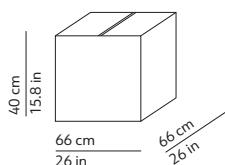

#### PACKAGING / IMBALLO

Diffuser  
Volume: 0.174 m<sup>3</sup> / 6.153 ft<sup>3</sup>  
Gross weight: 5.12 kg / 11.26 lbs

Structure  
Volume: 0.007 m<sup>3</sup> / 0.244 ft<sup>3</sup>  
Gross weight: 0.69 kg / 1.52 lbs

##### LOUIS 41

K075245M

Diffuser  
Volume: 0.174 m<sup>3</sup> / 6.153 ft<sup>3</sup>  
Gross weight: 5.12 kg / 11.26 lbs

Structure  
Volume: 0.007 m<sup>3</sup> / 0.244 ft<sup>3</sup>  
Gross weight: 0.90 kg / 1.98 lbs

##### LOUIS 48

K075245L

Diffuser  
Volume: 0.174 m<sup>3</sup> / 6.153 ft<sup>3</sup>  
Gross weight: 5.12 kg / 11.26 lbs

Structure  
Volume: 0.007 m<sup>3</sup> / 0.244 ft<sup>3</sup>  
Gross weight: 1.14 kg / 2.51 lbs