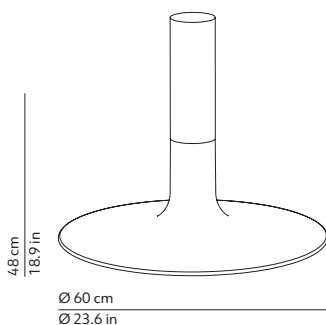

#### PACKAGING / IMBALLO

Diffuser  
Volume: 0.174 m<sup>3</sup> / 6.153 ft<sup>3</sup>  
Gross weight: 5.12 kg / 11.26 lbs

Structure  
Volume: 0.007 m<sup>3</sup> / 0.244 ft<sup>3</sup>  
Gross weight: 0.69 kg / 1.52 lbs

##### LOUIS 41

K075245M

Diffuser  
Volume: 0.174 m<sup>3</sup> / 6.153 ft<sup>3</sup>  
Gross weight: 5.12 kg / 11.26 lbs

Structure  
Volume: 0.007 m<sup>3</sup> / 0.244 ft<sup>3</sup>  
Gross weight: 0.90 kg / 1.98 lbs

##### LOUIS 48

K075245L

Diffuser  
Volume: 0.174 m<sup>3</sup> / 6.153 ft<sup>3</sup>  
Gross weight: 5.12 kg / 11.26 lbs

Structure  
Volume: 0.007 m<sup>3</sup> / 0.244 ft<sup>3</sup>  
Gross weight: 1.14 kg / 2.51 lbs