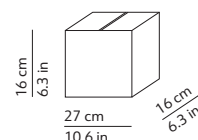

#### PACKAGING / IMBALLO

Diffuser  
Volume: 0.174 m<sup>3</sup> / 6.153 ft<sup>3</sup>  
Gross weight: 5.12 kg / 11.26 lbs

Structure  
Volume: 0.007 m<sup>3</sup> / 0.244 ft<sup>3</sup>  
Gross weight: 0.69 kg / 1.52 lbs

##### LOUIS 41

K075245M

Diffuser  
Volume: 0.174 m<sup>3</sup> / 6.153 ft<sup>3</sup>  
Gross weight: 5.12 kg / 11.26 lbs

Structure  
Volume: 0.007 m<sup>3</sup> / 0.244 ft<sup>3</sup>  
Gross weight: 0.90 kg / 1.98 lbs

##### LOUIS 48

K075245L

Diffuser  
Volume: 0.174 m<sup>3</sup> / 6.153 ft<sup>3</sup>  
Gross weight: 5.12 kg / 11.26 lbs

Structure  
Volume: 0.007 m<sup>3</sup> / 0.244 ft<sup>3</sup>  
Gross weight: 1.14 kg / 2.51 lbs