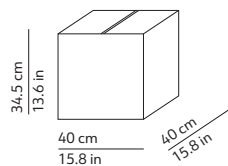

K222105N
K222105O
K222105R

Diffuser
Volume: 0.055 m³ / 1.949 ft³
Gross weight: 3.34 kg / 7.35 lbs

Structure
Volume: 0.012 m³ / 0.411 ft³
Gross weight: 0.92 kg / 2.02 lbs

KUSHI 16 TABLE

K227105N
K227105O
K227105R

Diffuser
Volume: 0.011 m³ / 0.380 ft³
Gross weight: 0.86 kg / 1.89 lbs

Structure
Volume: 0.005 m³ / 0.174 ft³
Gross weight: 0.42 kg / 0.92 lbs

MATERIALS AND FINISHINGS / MATERIALI E FINITURE

DIFFUSER / DIFFUSORE