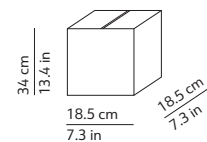

This lamp must be disposed in conformity with the EU directive 2002/96/EC
Apparecchio di illuminazione da smaltire secondo la direttiva EU 2002/96/EC

CODES AND DIMENSIONS / CODICI E DIMENSIONI

KUSHI 33 TABLE

K222105N
K222105O
K222105R

Diffuser
Volume: 0.055 m³ / 1.949 ft³
Gross weight: 3.34 kg / 7.35 lbs

Structure
Volume: 0.012 m³ / 0.411 ft³
Gross weight: 0.92 kg / 2.02 lbs

KUSHI 16 TABLE

K227105N
K227105O
K227105R

Diffuser
Volume: 0.011 m³ / 0.380 ft³
Gross weight: 0.86 kg / 1.89 lbs

Structure
Volume: 0.005 m³ / 0.174 ft³
Gross weight: 0.42 kg / 0.92 lbs

MATERIALS AND FINISHINGS / MATERIALI E FINITURE

DIFFUSER / DIFFUSORE