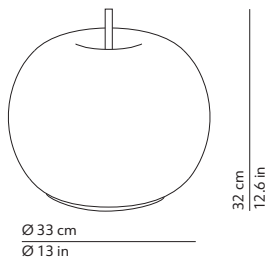

Product in conformity with the Eurasian Custom Unions technical regulations
Apparecchio conforme ai regolamenti tecnici dell'Unione doganale Eurasiatica

USA and Canada conformity seal (Kushi 33 Table)
Marchio di conformità USA e Canada (Kushi 33 Table)

This lamp must be disposed in conformity with the EU directive 2002/96/EC
Apparecchio di illuminazione da smaltire secondo la direttiva EU 2002/96/EC

CODES AND DIMENSIONS / CODICI E DIMENSIONI

KUSHI 33 TABLE

K222105N
K222105O
K222105R

Diffuser
Volume: 0.055 m³ / 1.949 ft³
Gross weight: 3.34 kg / 7.35 lbs

Structure
Volume: 0.012 m³ / 0.411 ft³
Gross weight: 0.92 kg / 2.02 lbs

KUSHI 16 TABLE

K227105N
K227105O
K227105R

Diffuser
Volume: 0.011 m³ / 0.380 ft³
Gross weight: 0.86 kg / 1.89 lbs

Structure
Volume: 0.005 m³ / 0.174 ft³
Gross weight: 0.42 kg / 0.92 lbs

MATERIALS AND FINISHINGS / MATERIALI E FINITURE

DIFFUSER / DIFFUSORE