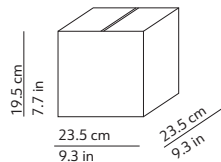

K222105N
K222105O
K222105R

Diffuser
Volume: 0.055 m³ / 1.949 ft³
Gross weight: 3.34 kg / 7.35 lbs

Structure
Volume: 0.012 m³ / 0.411 ft³
Gross weight: 0.92 kg / 2.02 lbs

KUSHI 16 TABLE

K227105N
K227105O
K227105R

Diffuser
Volume: 0.011 m³ / 0.380 ft³
Gross weight: 0.86 kg / 1.89 lbs

Structure
Volume: 0.005 m³ / 0.174 ft³
Gross weight: 0.42 kg / 0.92 lbs

MATERIALS AND FINISHINGS / MATERIALI E FINITURE

DIFFUSER / DIFFUSORE