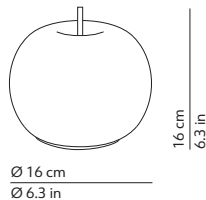

This lamp must be disposed in conformity with the EU directive 2002/96/EC
Apparecchio di illuminazione da smaltire secondo la direttiva EU 2002/96/EC

CODES AND DIMENSIONS / CODICI E DIMENSIONI

KUSHI 33 TABLE

K222105N
K222105O
K222105R

Diffuser
Volume: 0.055 m³ / 1.949 ft³
Gross weight: 3.34 kg / 7.35 lbs

Structure
Volume: 0.012 m³ / 0.411 ft³
Gross weight: 0.92 kg / 2.02 lbs

KUSHI 16 TABLE

K227105N
K227105O
K227105R

Diffuser
Volume: 0.011 m³ / 0.380 ft³
Gross weight: 0.86 kg / 1.89 lbs

Structure
Volume: 0.005 m³ / 0.174 ft³
Gross weight: 0.42 kg / 0.92 lbs

MATERIALS AND FINISHINGS / MATERIALI E FINITURE

DIFFUSER / DIFFUSORE