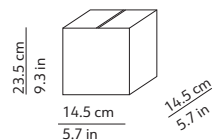

K222105N
K222105O
K222105R

Diffuser
Volume: 0.055 m³ / 1.949 ft³
Gross weight: 3.34 kg / 7.35 lbs

Structure
Volume: 0.012 m³ / 0.411 ft³
Gross weight: 0.92 kg / 2.02 lbs

KUSHI 16 TABLE

K227105N
K227105O
K227105R

Diffuser
Volume: 0.011 m³ / 0.380 ft³
Gross weight: 0.86 kg / 1.89 lbs

Structure
Volume: 0.005 m³ / 0.174 ft³
Gross weight: 0.42 kg / 0.92 lbs

MATERIALS AND FINISHINGS / MATERIALI E FINITURE

DIFFUSER / DIFFUSORE