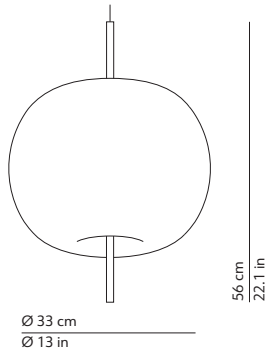

CODES AND DIMENSIONS / CODICI E DIMENSIONI

KUSHI 33 SUSPENSION

K221105N
K221105O
K221105R

KUSHI 16 SUSPENSION

K226105N
K226105O
K226105R

PACKAGING / IMBALLO

Diffuser
Volume: 0.055 m³ / 1.949 ft³
Gross weight: 3.34 kg / 7.35 lbs

Structure
Volume: 0.012 m³ / 0.411 ft³
Gross weight: 1.03 kg / 2.27 lbs

Diffuser
Volume: 0.011 m³ / 0.380 ft³
Gross weight: 0.86 kg / 1.89 lbs

Structure
Volume: 0.005 m³ / 0.159 ft³
Gross weight: 0.69 kg / 1.52 lbs

 Dimmer / Varialuce
Yes

 Suspension lamp
Lampada a sospensione

 Canopy - diam. 4.9in h. 1.2in - white
fixed to the ceiling with not provided screws (2-4)
 Rosone - diam. 12.5cm h. 3cm - colore bianco
fissato a soffitto con tasselli (2-4) non forniti

Light source / Sorgente luminosa
1 x 25W max - G9

 Dimmer / Varialuce
Yes

 Suspension lamp
Lampada a sospensione

 Canopy - diam. 4.9in h. 1.2in - white
fixed to the ceiling with not provided screws (2-4)
 Rosone - diam. 12.5cm h. 3cm - colore bianco
fissato a soffitto con tasselli (2-4) non forniti