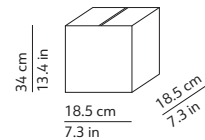

CODES AND DIMENSIONS / CODICI E DIMENSIONI

KUSHI 33 SUSPENSION

K221105N
K221105O
K221105R

KUSHI 16 SUSPENSION

K226105N
K226105O
K226105R

PACKAGING / IMBALLO

Diffuser
Volume: 0.055 m³ / 1.949 ft³
Gross weight: 3.34 kg / 7.35 lbs

Structure
Volume: 0.012 m³ / 0.411 ft³
Gross weight: 1.03 kg / 2.27 lbs

Diffuser
Volume: 0.011 m³ / 0.380 ft³
Gross weight: 0.86 kg / 1.89 lbs

Structure
Volume: 0.005 m³ / 0.159 ft³
Gross weight: 0.69 kg / 1.52 lbs