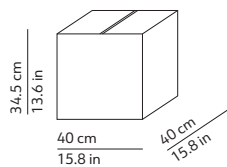

CODES AND DIMENSIONS / CODICI E DIMENSIONI

KUSHI 33 SUSPENSION

K221105N
K221105O
K221105R

KUSHI 16 SUSPENSION

K226105N
K226105O
K226105R

PACKAGING / IMBALLO

Diffuser
Volume: 0.055 m³ / 1.949 ft³
Gross weight: 3.34 kg / 7.35 lbs

Structure
Volume: 0.012 m³ / 0.411 ft³
Gross weight: 1.03 kg / 2.27 lbs

Diffuser
Volume: 0.011 m³ / 0.380 ft³
Gross weight: 0.86 kg / 1.89 lbs

Structure
Volume: 0.005 m³ / 0.159 ft³
Gross weight: 0.69 kg / 1.52 lbs