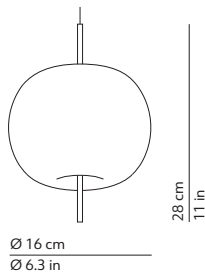

CODES AND DIMENSIONS / CODICI E DIMENSIONI

KUSHI 33 SUSPENSION

K221105N
K221105O
K221105R

KUSHI 16 SUSPENSION

K226105N
K226105O
K226105R

PACKAGING / IMBALLO

Diffuser
Volume: 0.055 m³ / 1.949 ft³
Gross weight: 3.34 kg / 7.35 lbs

Structure
Volume: 0.012 m³ / 0.411 ft³
Gross weight: 1.03 kg / 2.27 lbs

Diffuser
Volume: 0.011 m³ / 0.380 ft³
Gross weight: 0.86 kg / 1.89 lbs

Structure
Volume: 0.005 m³ / 0.159 ft³
Gross weight: 0.69 kg / 1.52 lbs

 Dimmer / Varialuce
Yes

 Suspension lamp
Lampada a sospensione

 Canopy - diam. 4.9in h. 1.2in - white
fixed to the ceiling with not provided screws (2-4)
 Rosone - diam. 12.5cm h. 3cm - colore bianco
fissato a soffitto con tasselli (2-4) non forniti