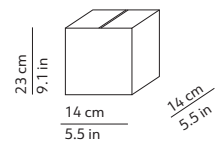

CODES AND DIMENSIONS / CODICI E DIMENSIONI

KUSHI 33 SUSPENSION

K221105N
K221105O
K221105R

KUSHI 16 SUSPENSION

K226105N
K226105O
K226105R

PACKAGING / IMBALLO

Diffuser
Volume: 0.055 m³ / 1.949 ft³
Gross weight: 3.34 kg / 7.35 lbs

Structure
Volume: 0.012 m³ / 0.411 ft³
Gross weight: 1.03 kg / 2.27 lbs

Diffuser
Volume: 0.011 m³ / 0.380 ft³
Gross weight: 0.86 kg / 1.89 lbs

Structure
Volume: 0.005 m³ / 0.159 ft³
Gross weight: 0.69 kg / 1.52 lbs