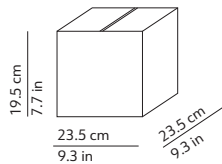

CODES AND DIMENSIONS / CODICI E DIMENSIONI

KUSHI 33 SUSPENSION

K221105N
K221105O
K221105R

KUSHI 16 SUSPENSION

K226105N
K226105O
K226105R

PACKAGING / IMBALLO

Diffuser
Volume: 0.055 m³ / 1.949 ft³
Gross weight: 3.34 kg / 7.35 lbs

Structure
Volume: 0.012 m³ / 0.411 ft³
Gross weight: 1.03 kg / 2.27 lbs

Diffuser
Volume: 0.011 m³ / 0.380 ft³
Gross weight: 0.86 kg / 1.89 lbs

Structure
Volume: 0.005 m³ / 0.159 ft³
Gross weight: 0.69 kg / 1.52 lbs