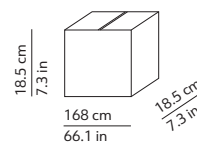

### CODES AND DIMENSIONS / CODICI E DIMENSIONI

K219105N  
K219105O  
K219105R

### PACKAGING / IMBALLO

Diffuser  
Volume: 0.103 m<sup>3</sup> / 3.647 ft<sup>3</sup>  
Gross weight: 4.75 kg / 10.45 lbs

Structure  
Volume: 0.057 m<sup>3</sup> / 2.031 ft<sup>3</sup>  
Gross weight: 3.24 kg / 7.13 lbs

Base  
Volume: 0.012 m<sup>3</sup> / 0.407 ft<sup>3</sup>  
Gross weight: 11.12 kg / 24.46 lbs