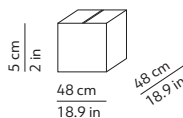

### CODES AND DIMENSIONS / CODICI E DIMENSIONI

K219105N  
K219105O  
K219105R

### PACKAGING / IMBALLO

Diffuser  
Volume: 0.103 m<sup>3</sup> / 3.647 ft<sup>3</sup>  
Gross weight: 4.75 kg / 10.45 lbs

Structure  
Volume: 0.057 m<sup>3</sup> / 2.031 ft<sup>3</sup>  
Gross weight: 3.24 kg / 7.13 lbs

Base  
Volume: 0.012 m<sup>3</sup> / 0.407 ft<sup>3</sup>  
Gross weight: 11.12 kg / 24.46 lbs