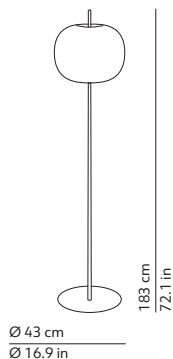

## KUSHI XL floor

ALBERTO SAGGIA & VALERIO SOMMELLA / 2019

EN Floor lamp. Opal diffuser made of two layers of mouth blown glass. Metallic body available in three coating finishes: black, copper and brass.

IT Lampada da terra. Diffusore in vetro opale incamiciato e soffiato. Struttura in metallo verniciato in tre versioni: nero, rame e ottone.

### PACKAGING / IMBALLO

Diffuser  
Volume: 0.103 m<sup>3</sup> / 3.647 ft<sup>3</sup>  
Gross weight: 4.75 kg / 10.45 lbs

Structure  
Volume: 0.057 m<sup>3</sup> / 2.031 ft<sup>3</sup>  
Gross weight: 3.24 kg / 7.13 lbs

Base  
Volume: 0.012 m<sup>3</sup> / 0.407 ft<sup>3</sup>  
Gross weight: 11.12 kg / 24.46 lbs