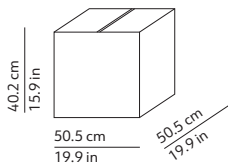

### PACKAGING / IMBALLO

Diffuser  
Volume: 0.103 m<sup>3</sup> / 3.647 ft<sup>3</sup>  
Gross weight: 4.75 kg / 10.45 lbs

Structure  
Volume: 0.057 m<sup>3</sup> / 2.031 ft<sup>3</sup>  
Gross weight: 3.24 kg / 7.13 lbs

Base  
Volume: 0.012 m<sup>3</sup> / 0.407 ft<sup>3</sup>  
Gross weight: 11.12 kg / 24.46 lbs