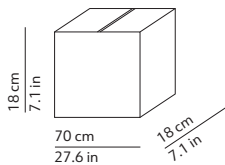

CODES AND DIMENSIONS / CODICI E DIMENSIONI

JER 1

504421FB
504421FM
504421FV

JER 3

504422FB
504422FM
504422FV
+
500423MI

JER 5

504422FB
504422FM
504422FV
+
500423MI

PACKAGING / IMBALLO

Volume: 0.023 m³ / 0.801 ft³
Gross weight: 2.70 kg / 5.95 lbs

Diffuser x 3 or x 5
Volume: 0.023 m³ / 0.801 ft³
Gross weight: 2.40 kg / 5.29 lbs

Canopy
Volume: 0.016 m³ / 0.565 ft³
Gross weight: 3.10 kg / 6.83 lbs