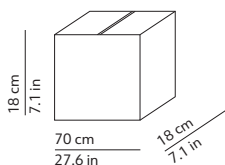

CODES AND DIMENSIONS / CODICI E DIMENSIONI

JER 1

504421FB
504421FM
504421FV

JER 3

504422FB
504422FM
504422FV
+
500423MI

JER 5

504422FB
504422FM
504422FV
+
500423MI

PACKAGING / IMBALLO

Volume: 0.023 m³ / 0.801 ft³
Gross weight: 2.70 kg / 5.95 lbs

Diffuser x 3 or x 5
Volume: 0.023 m³ / 0.801 ft³
Gross weight: 2.40 kg / 5.29 lbs

Canopy
Volume: 0.016 m³ / 0.565 ft³
Gross weight: 3.10 kg / 6.83 lbs