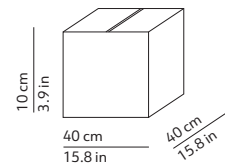

CODES AND DIMENSIONS / CODICI E DIMENSIONI

JER 1

504421FB
504421FM
504421FV

JER 3

504422FB
504422FM
504422FV
+
500423MI

JER 5

504422FB
504422FM
504422FV
+
500423MI

PACKAGING / IMBALLO

Volume: 0.023 m³ / 0.801 ft³
Gross weight: 2.70 kg / 5.95 lbs

Diffuser x 3 or x 5
Volume: 0.023 m³ / 0.801 ft³
Gross weight: 2.40 kg / 5.29 lbs

Canopy
Volume: 0.016 m³ / 0.565 ft³
Gross weight: 3.10 kg / 6.83 lbs