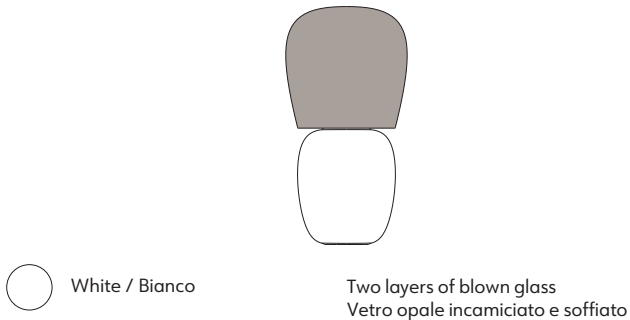

MATERIALS AND FINISHINGS / MATERIALI E FINITURE

DIFFUSER / DIFFUSORE