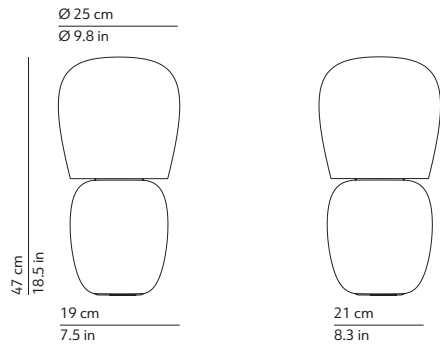

#### PACKAGING / IMBALLO

Diffuser  
Volume: 0.033 m<sup>3</sup> / 1.157 ft<sup>3</sup>  
Gross weight: 2.20 kg / 4.84 lbs

Structure  
Volume: 0.033 m<sup>3</sup> / 1.157 ft<sup>3</sup>  
Gross weight: 2.72 kg / 5.98 lbs