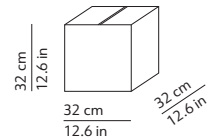

#### PACKAGING / IMBALLO

Diffuser  
Volume: 0.033 m<sup>3</sup> / 1.157 ft<sup>3</sup>  
Gross weight: 2.20 kg / 4.84 lbs

Structure  
Volume: 0.033 m<sup>3</sup> / 1.157 ft<sup>3</sup>  
Gross weight: 2.72 kg / 5.98 lbs