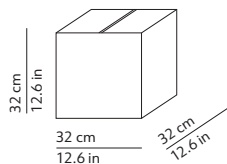

#### PACKAGING / IMBALLO

Diffuser  
Volume: 0.033 m<sup>3</sup> / 1.157 ft<sup>3</sup>  
Gross weight: 2.20 kg / 4.84 lbs

Structure  
Volume: 0.033 m<sup>3</sup> / 1.157 ft<sup>3</sup>  
Gross weight: 2.72 kg / 5.98 lbs