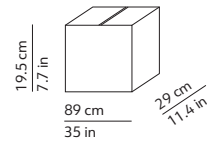

FLOED 2

K375417BR

PACKAGING / IMBALLO

Diffuser
Volume: 0.018 m³ / 0.644 ft³
Gross weight: 2.50 kg / 5.50 lbs

Structure
Volume: 0.050 m³ / 1.777 ft³
Gross weight: 2.85 kg / 6.27 lbs

Diffuser x 2
Volume: 0.018 m³ / 0.644 ft³
Gross weight: 2.50 kg / 5.50 lbs

Structure
Volume: 0.107 m³ / 3.781 ft³
Gross weight: 5.10 kg / 11.22 lbs

MATERIALS AND FINISHINGS / MATERIALI E FINITURE

DIFFUSER / DIFFUSORE

○ White / Bianco

Two layers of mouth blown glass
Vetro opale incamiciato e soffiato