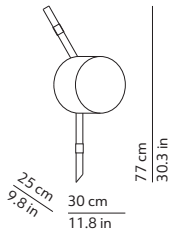

This lamp must be disposed in conformity with the EU directive 2002/96/EC
Apparecchio di illuminazione da smaltire secondo la direttiva EU 2002/96/EC

CODES AND DIMENSIONS / CODICI E DIMENSIONI

FLOED

K375416BR

FLOED 2

K375417BR

PACKAGING / IMBALLO

Diffuser
Volume: 0.018 m³ / 0.644 ft³
Gross weight: 2.50 kg / 5.50 lbs

Structure
Volume: 0.050 m³ / 1.777 ft³
Gross weight: 2.85 kg / 6.27 lbs

Diffuser x 2
Volume: 0.018 m³ / 0.644 ft³
Gross weight: 2.50 kg / 5.50 lbs

Structure
Volume: 0.107 m³ / 3.781 ft³
Gross weight: 5.10 kg / 11.22 lbs

MATERIALS AND FINISHINGS / MATERIALI E FINITURE

DIFFUSER / DIFFUSORE

○ White / Bianco

Two layers of mouth blown glass
Vetro opale incamiciato e soffiato