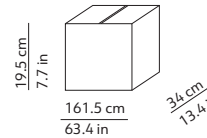

FLOED 2

K375417BR

PACKAGING / IMBALLO

Diffuser
Volume: 0.018 m³ / 0.644 ft³
Gross weight: 2.50 kg / 5.50 lbs

Structure
Volume: 0.050 m³ / 1.777 ft³
Gross weight: 2.85 kg / 6.27 lbs

Diffuser x 2
Volume: 0.018 m³ / 0.644 ft³
Gross weight: 2.50 kg / 5.50 lbs

Structure
Volume: 0.107 m³ / 3.781 ft³
Gross weight: 5.10 kg / 11.22 lbs

MATERIALS AND FINISHINGS / MATERIALI E FINITURE

DIFFUSER / DIFFUSORE

○ White / Bianco

Two layers of mouth blown glass
Vetro opale incamiciato e soffiato