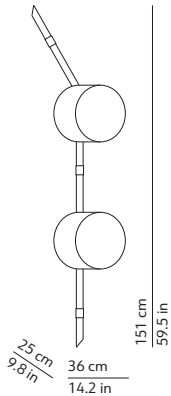

This lamp must be disposed in conformity with the EU directive 2002/96/EC
Apparecchio di illuminazione da smaltire secondo la direttiva EU 2002/96/EC

CODES AND DIMENSIONS / CODICI E DIMENSIONI

FLOED

K375416BR

FLOED 2

K375417BR

PACKAGING / IMBALLO

Diffuser
Volume: 0.018 m³ / 0.644 ft³
Gross weight: 2.50 kg / 5.50 lbs

Structure
Volume: 0.050 m³ / 1.777 ft³
Gross weight: 2.85 kg / 6.27 lbs

Diffuser x 2
Volume: 0.018 m³ / 0.644 ft³
Gross weight: 2.50 kg / 5.50 lbs

Structure
Volume: 0.107 m³ / 3.781 ft³
Gross weight: 5.10 kg / 11.22 lbs

MATERIALS AND FINISHINGS / MATERIALI E FINITURE

DIFFUSER / DIFFUSORE

○ White / Bianco

Two layers of mouth blown glass
Vetro opale incamiciato e soffiato