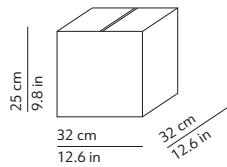

FLOED 2

K375417BR

PACKAGING / IMBALLO

Diffuser
Volume: 0.018 m³ / 0.644 ft³
Gross weight: 2.50 kg / 5.50 lbs

Structure
Volume: 0.050 m³ / 1.777 ft³
Gross weight: 2.85 kg / 6.27 lbs

Diffuser x 2
Volume: 0.018 m³ / 0.644 ft³
Gross weight: 2.50 kg / 5.50 lbs

Structure
Volume: 0.107 m³ / 3.781 ft³
Gross weight: 5.10 kg / 11.22 lbs

MATERIALS AND FINISHINGS / MATERIALI E FINITURE

DIFFUSER / DIFFUSORE

○ White / Bianco

Two layers of mouth blown glass
Vetro opale incamiciato e soffiato