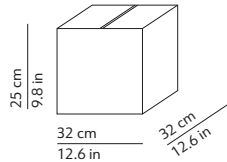

FLOED 2

K375417BR

PACKAGING / IMBALLO

Diffuser
Volume: 0.018 m³ / 0.644 ft³
Gross weight: 2.50 kg / 5.50 lbs

Structure
Volume: 0.050 m³ / 1.777 ft³
Gross weight: 2.85 kg / 6.27 lbs

Diffuser x 2
Volume: 0.018 m³ / 0.644 ft³
Gross weight: 2.50 kg / 5.50 lbs

Structure
Volume: 0.107 m³ / 3.781 ft³
Gross weight: 5.10 kg / 11.22 lbs

MATERIALS AND FINISHINGS / MATERIALI E FINITURE

DIFFUSER / DIFFUSORE

○ White / Bianco

Two layers of mouth blown glass
Vetro opale incamiciato e soffiato