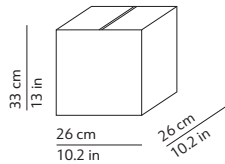

### PACKAGING / IMBALLO

Volume: 0.009 m<sup>3</sup> / 0.303 ft<sup>3</sup>  
Gross weight: 2.34 kg / 5.15 lbs

Volume: 0.022 m<sup>3</sup> / 0.788 ft<sup>3</sup>  
Gross weight: 6.72 kg / 14.78 lbs