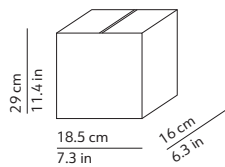

### PACKAGING / IMBALLO

Volume: 0.009 m<sup>3</sup> / 0.303 ft<sup>3</sup>  
Gross weight: 2.34 kg / 5.15 lbs

Volume: 0.022 m<sup>3</sup> / 0.788 ft<sup>3</sup>  
Gross weight: 6.72 kg / 14.78 lbs