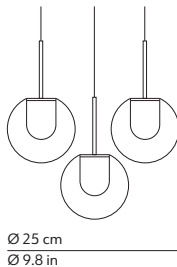

### PACKAGING / IMBALLO

Volume: 0.009 m<sup>3</sup> / 0.303 ft<sup>3</sup>  
Gross weight: 2.34 kg / 5.15 lbs

Volume: 0.022 m<sup>3</sup> / 0.788 ft<sup>3</sup>  
Gross weight: 6.72 kg / 14.78 lbs

 Suspension lamp  
Lampada a sospensione

Canopy - diam. 4.9in h. 1.2in  
chromed or black (on request) or brass (on request)  
fixed to the ceiling with not provided screws (2-4)  
Rosone - diam. 12.5cm h. 3cm  
cromato o nero (su richiesta) o ottone (su richiesta)  
fissato a soffitto con tasselli (2-4) non forniti

 Suspension lamp  
Lampada a sospensione

Canopy - diam. 3.2in h. 0.2in  
chromed or black (on request) or brass (on request)  
Rosone - diam. 8cm h. 0.6cm  
cromato o nero (su richiesta) o ottone (su richiesta)