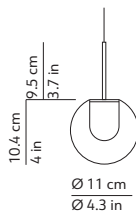

CODES AND DIMENSIONS / CODICI E DIMENSIONI

DEW

0451291EU
0451291NEU
0451291OEU

DEW FALSE CEILING

0451291C
0451291CN
0451291CO