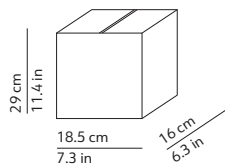

K04513715EU
K04513715NEU
K04513715OEU

PACKAGING / IMBALLO

Dew 1 - 15
Volume: 0.009 m³ / 0.303 ft³
Gross weight: 2.34 kg / 5.15 lbs

Canopy
Volume: 0.035 m³ / 1.250 ft³
Gross weight: 4 kg / 8.82 lbs

MATERIALS AND FINISHINGS / MATERIALI E FINITURE