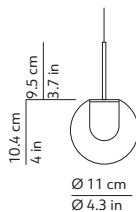

K04513715EU
K04513715NEU
K04513715OEU

PACKAGING / IMBALLO

Dew 1 - 15
Volume: 0.009 m³ / 0.303 ft³
Gross weight: 2.34 kg / 5.15 lbs

Canopy
Volume: 0.035 m³ / 1.250 ft³
Gross weight: 4 kg / 8.82 lbs

MATERIALS AND FINISHINGS / MATERIALI E FINITURE

Suspension lamp
Lampada a sospensione

Canopy - diam. 19.5 in h. 2 in
chromed or black (on request) or brass (on request)
fixed to the ceiling with not provided screws (2-4)
Rosone - diam. 49.5 cm h. 5 cm
cromato o nero (su richiesta) o ottone (su richiesta)
fissato a soffitto con tasselli (2-4) non forniti