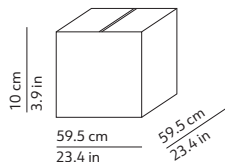

K04513715EU
K04513715NEU
K04513715OEU

PACKAGING / IMBALLO

Dew 1 - 15
Volume: 0.009 m³ / 0.303 ft³
Gross weight: 2.34 kg / 5.15 lbs

Canopy
Volume: 0.035 m³ / 1.250 ft³
Gross weight: 4 kg / 8.82 lbs

MATERIALS AND FINISHINGS / MATERIALI E FINITURE