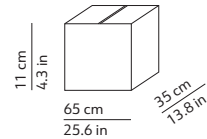

CODES AND DIMENSIONS / CODICI E DIMENSIONI

K503420GL
K503420SL
K503420GC
K503420SC
K503420GR
K503420SR

PACKAGING / IMBALLO

Diffuser
Volume: 0.051 m³ / 1.790 ft³
Gross weight: 4.20 kg / 9.26 lbs

Structure
Volume: 0.025 m³ / 0.884 ft³
Gross weight: 1.50 kg / 3.31 lbs