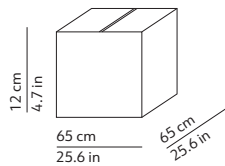

CODES AND DIMENSIONS / CODICI E DIMENSIONI

K503420GL
K503420SL
K503420GC
K503420SC
K503420GR
K503420SR

PACKAGING / IMBALLO

Diffuser
Volume: 0.051 m³ / 1.790 ft³
Gross weight: 4.20 kg / 9.26 lbs

Structure
Volume: 0.025 m³ / 0.884 ft³
Gross weight: 1.50 kg / 3.31 lbs