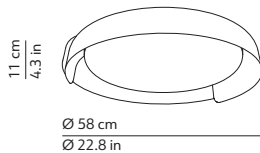

CODES AND DIMENSIONS / CODICI E DIMENSIONI

K503420GL
K503420SL
K503420GC
K503420SC
K503420GR
K503420SR

PACKAGING / IMBALLO

Diffuser
Volume: 0.051 m³ / 1.790 ft³
Gross weight: 4.20 kg / 9.26 lbs

Structure
Volume: 0.025 m³ / 0.884 ft³
Gross weight: 1.50 kg / 3.31 lbs